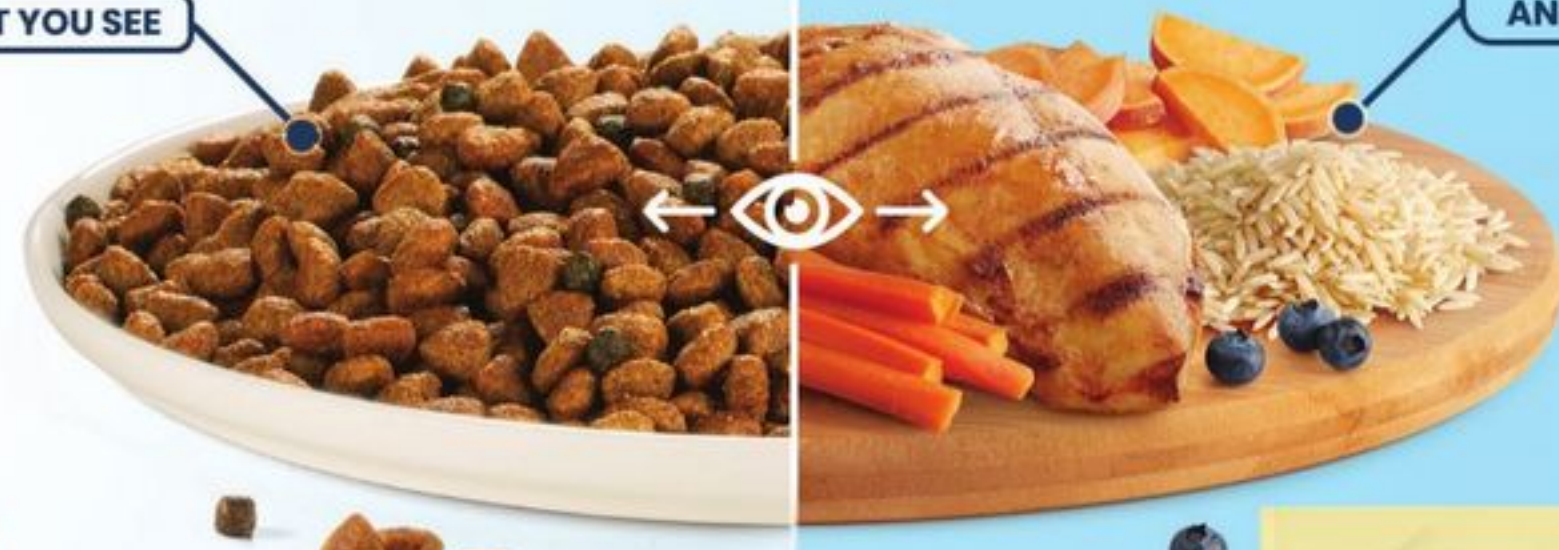

WHAT YOUR PET SEES —
AND LOVES!

See what your pet sees:
Our ingredients make BLUE the best choice.

COMPARE BRANDS & SAVE

39.99
Blue Buffalo Life Protection Formula dog or puppy food 15 lb.

21.99
Blue Buffalo Tastefuls cat or kitten food 5 lb.