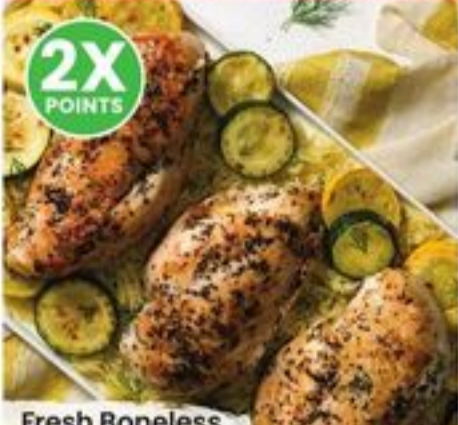

Save up to 20% weekly with

SAFeway

Join free
get $5 off $25

DOWNLOAD COUPONS TO YOUR ACCOUNT

2X POINTS

Fresh Boneless Skinless Chicken Breasts or Thighs Available in the Full-Service Butcher Block. First 5 lbs.

1.97 lb
Final Member Price