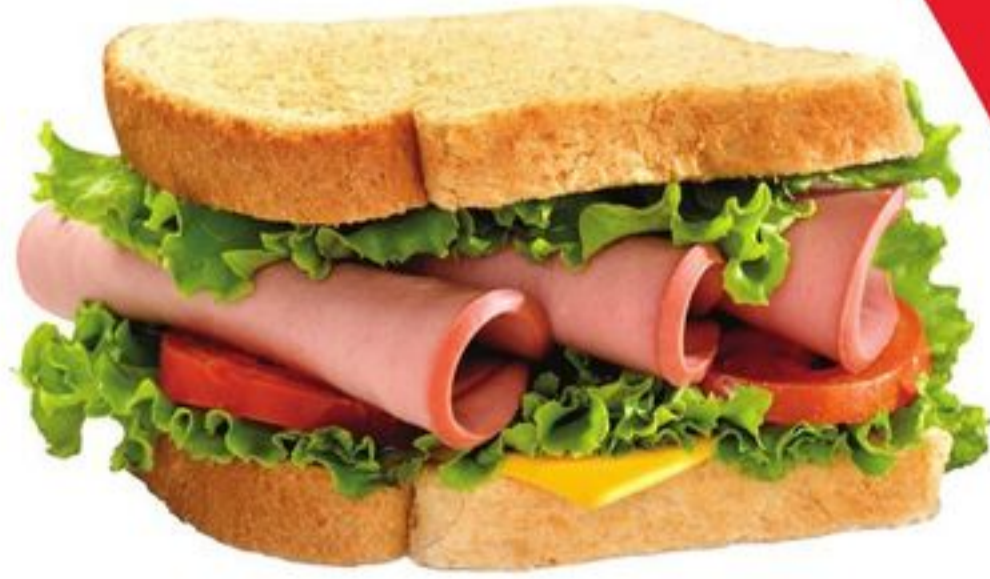

1.97 ea.

Giant Value chicken wieners
450 g, #652261