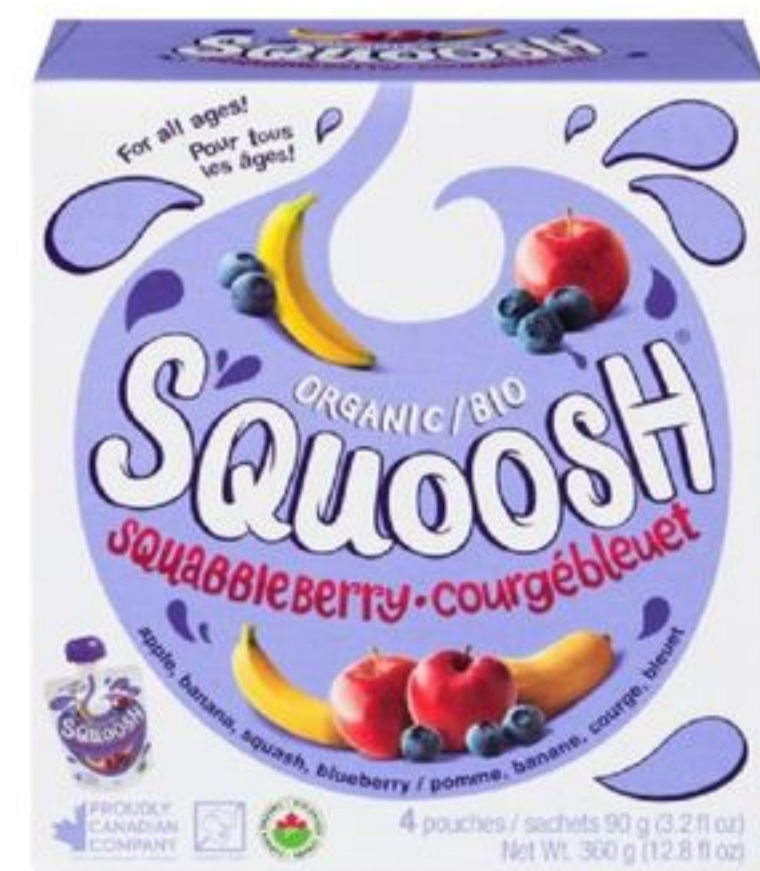

# Baby Food and Accessories

**SALE**  
**8<sup>99</sup>**  
/ea

**Munchkin  
Bowls, Cups  
or Feeders**  
Selected Varieties

**SALE**  
**8<sup>49</sup>**  
/ea

**Tomme Tippee  
Insulated  
Straw Cup**

**2 FOR**  
**9<sup>98</sup>**

**Amara Organic  
Smoothie Melts**  
23 - 25 g

**SALE**  
**4<sup>99</sup>**  
/ea

**Baby Gourmet  
Squoosh**  
Package of 4 x 90 g  
Pouches

**2 FOR**  
**\$6**

**Hot-Kid Baby  
Mum-Mum**  
Selected Varieties  
50 g