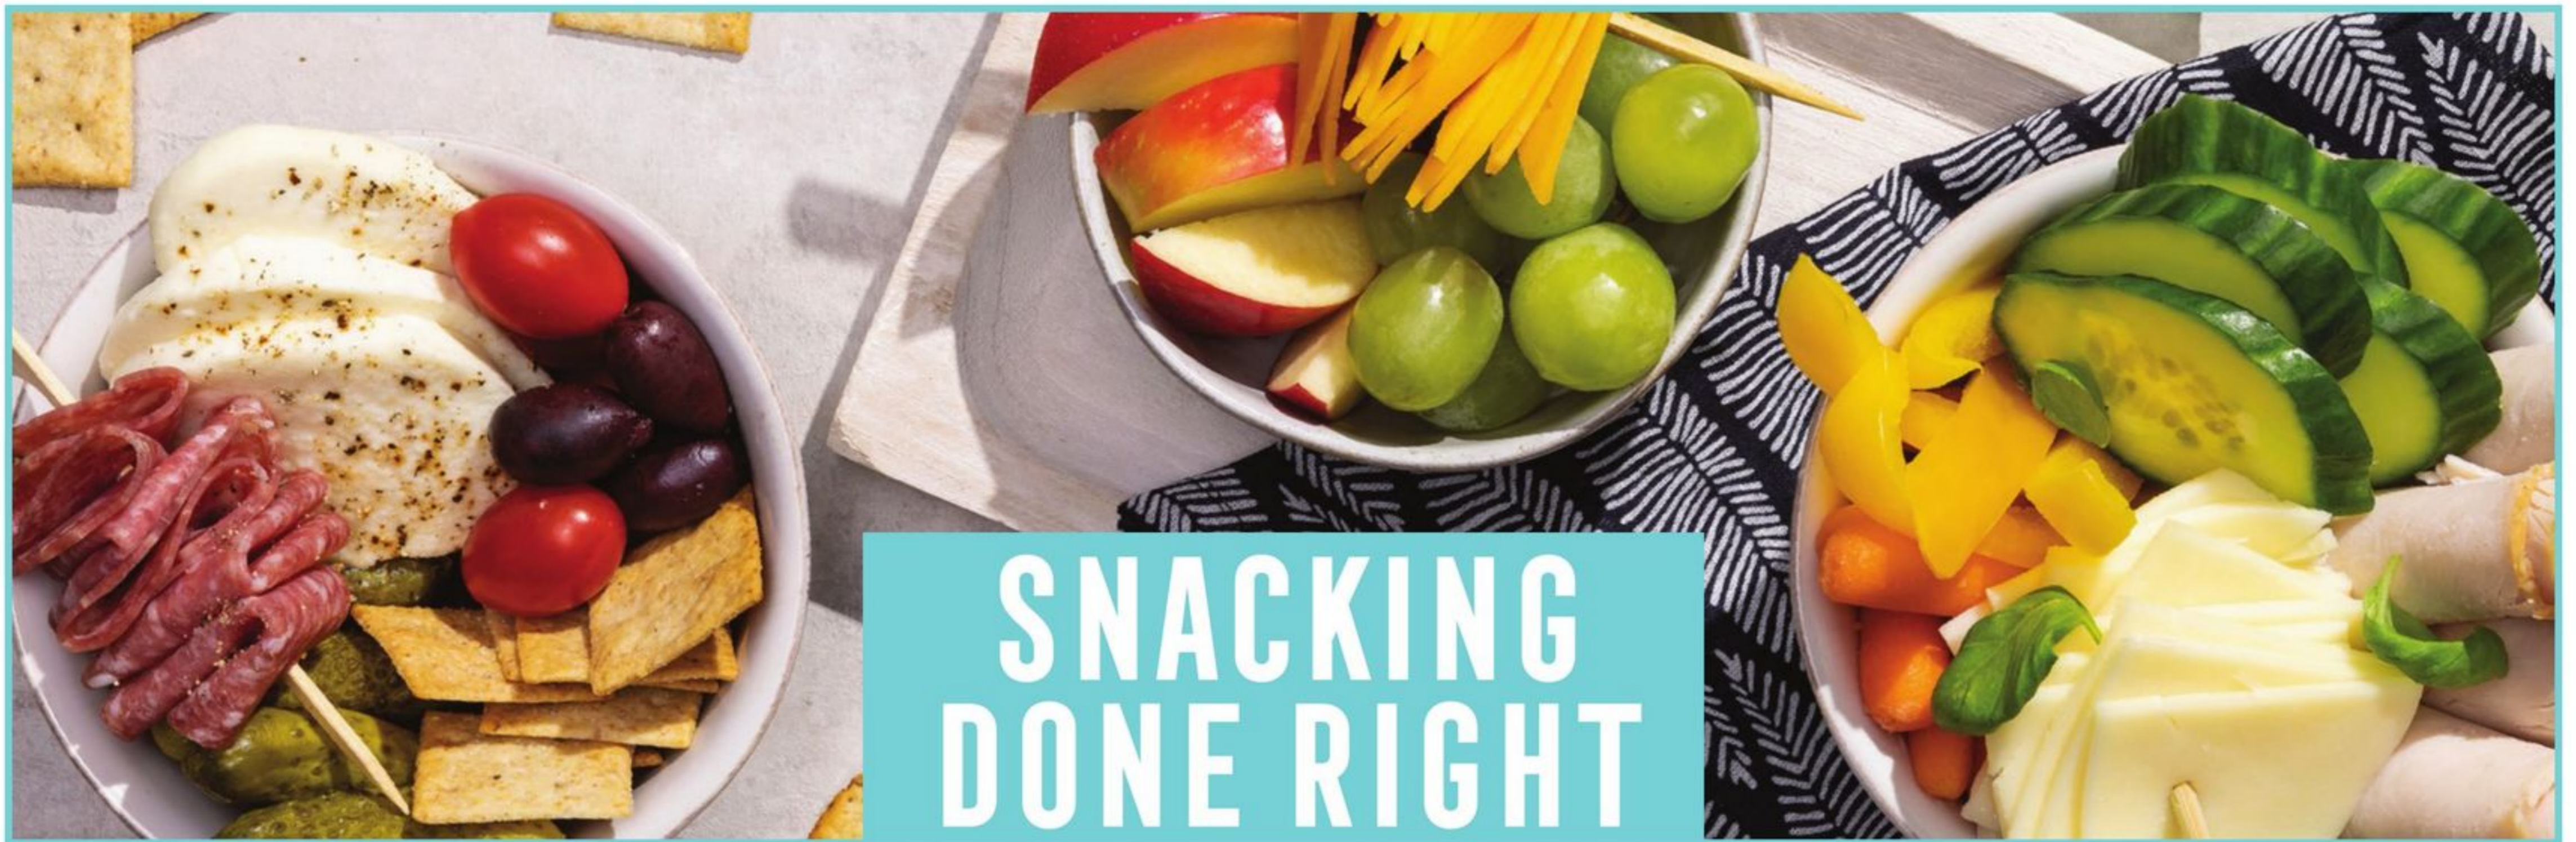

SNACKING DONE RIGHT

BelGioioso Snacking Cheese
18-oz. Selected varieties.

9⁹⁹ ea
Member Price

Rondelé Spread
8-oz. Selected varieties.

5⁹⁹ ea
Member Price

The Laughing Cow Cheese Wedges
5.4-oz. Selected varieties.
Member Price: $3.50 ea.

2$7 for 7
Member Price

Three Bridges Egg Bites
4.6-oz. Selected varieties.

3⁹⁹ ea
Member Price

Deli Snacker
Selected varieties.

Every Day $6 ea

Ithaca Hummus
10-oz. Selected varieties.

4⁹⁹ ea
Member Price