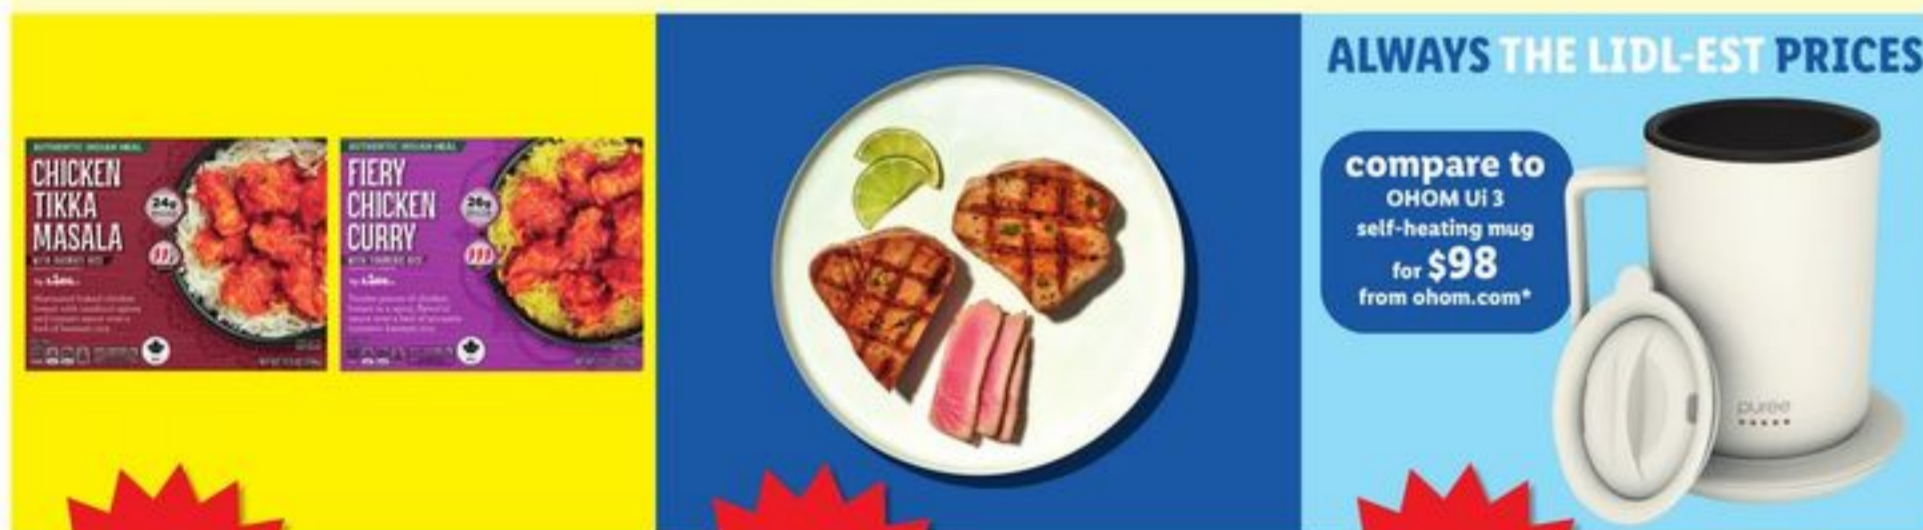

2/$7 must buy 2
frozen Indian-style ready meal
• Choose from assorted varieties
• 12.1 oz.
No. 200014 - 200016 - 200017 - 200018

7.99 /lb. fresh yellowfin tuna steaks
No. 200019

24.99 ea. **SAVE $5.00** with myLIDL
Tuzmi Pures 12 oz. self-heating mug
• Choose from assorted styles
• Limit four per customer
No. 300018