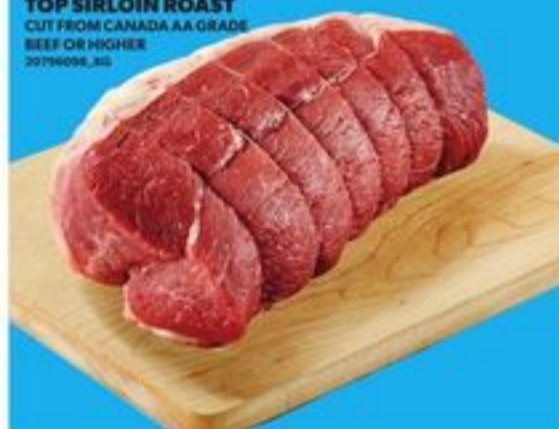

$12
LB
26.45/KG

CANADA TOP SIRLOIN ROAST
CUT FROM CANADA AA GRADE
BEEF OR HIGHER
20796056_KG