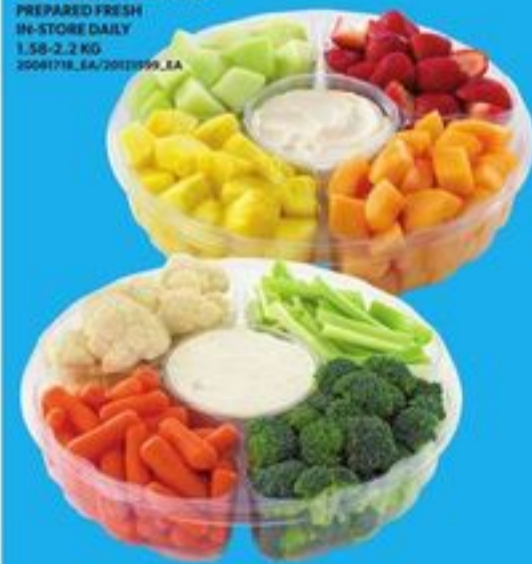

$20

LARGE VEGETABLE OR FRUIT PLATTER
PREPARED FRESH
IN-STORE DAILY
1.58-2.2 KG
2006718_EA/2002899_EA