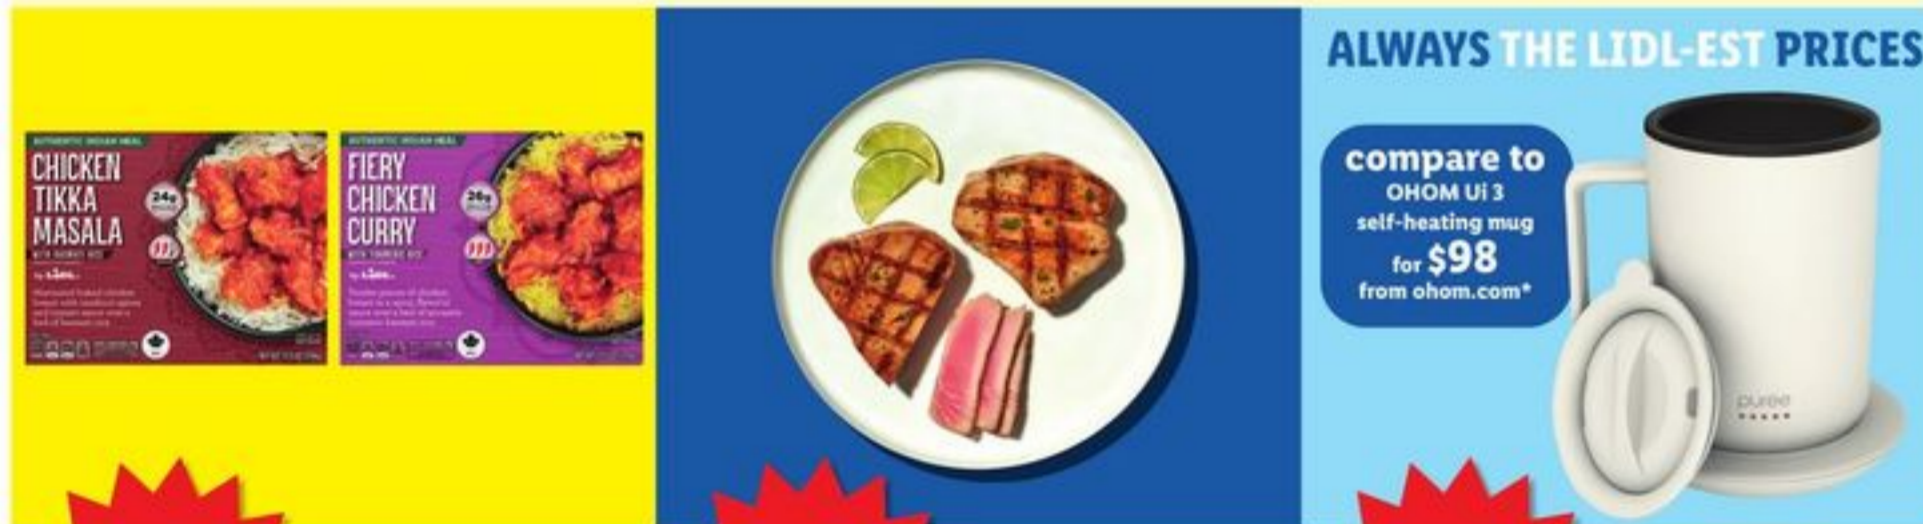

2/$7 must buy 2 **SAVE $5.00** with myLIDL
frozen Indian-style ready meal
• choose from assorted varieties
• 12.5 oz. No. 250023 - 250025 - 250027

7.99 /lb. **SAVE $1.43** with myLIDL
fresh yellowfin tuna steaks
No. 250026

24.99 ea. **SAVE $5.00** with myLIDL
Tuzmi Puree 12 oz. self-heating mug
• choose from assorted styles
• limit four per customer
No. 250028

ALWAYS THE LIDL-EST PRICES

compare to OHDM U.S. self-heating mug for $98 from ohdm.com*