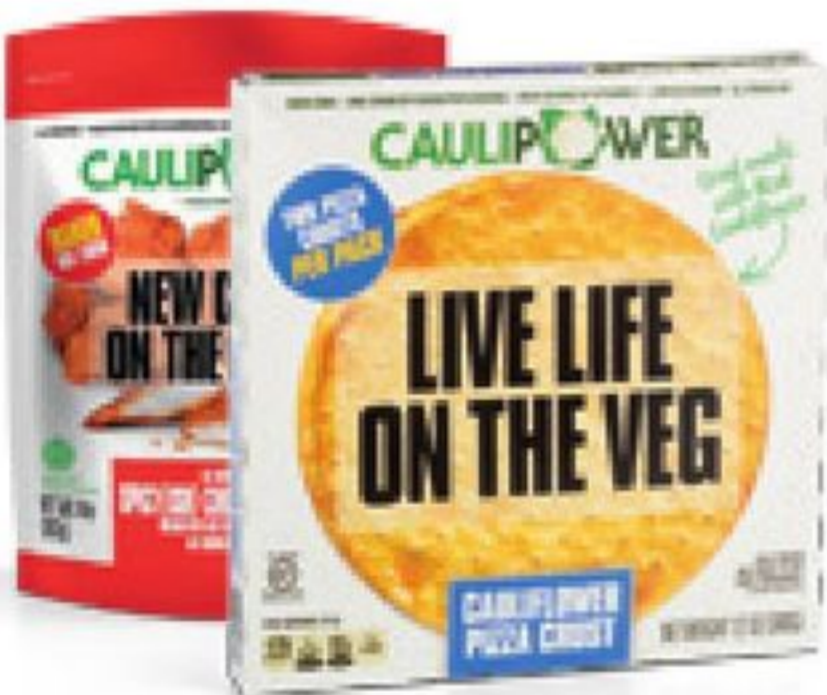

1.68 lb.
Jumbo Navel oranges

1.99
Hy-Vee salad dressing
16 fl. oz.

.98
Birds Eye vegetables
10 or 10.8 oz.

Responsibly Sourced

4.99
Fresh skinless Verlasso
Atlantic salmon portion
farm raised, 4 oz.

10/\$6
Yoplait yogurt
4 to 6 oz.

.88
Hy-Vee beans
15 or 15.5 oz.

6.99
Caulipower chicken tenders,
pizza or pizza bites
7.5 to 14.8 oz.

3.99
Basket & Bushel blueberries
11 oz. pkg.

2/\$5
Jennie-O ground turkey
85% lean, 15% fat 16 oz. roll

3.99
Hy-Vee Choice Reserve bacon
wrapped beef sirloin filet 5 oz.
8 oz. **5.99**

3.68
Angie's Boomchickapop
popcorn 4.4 to 7 oz.

4.99
Di Lusso salad
6.5 to 8.1 oz. pkg.

1.77
Hy-Vee broth
32 oz.

2.99
Blue Bunny novelties 4 to 9 ct.
or frozen dessert 46 or 48 fl. oz.