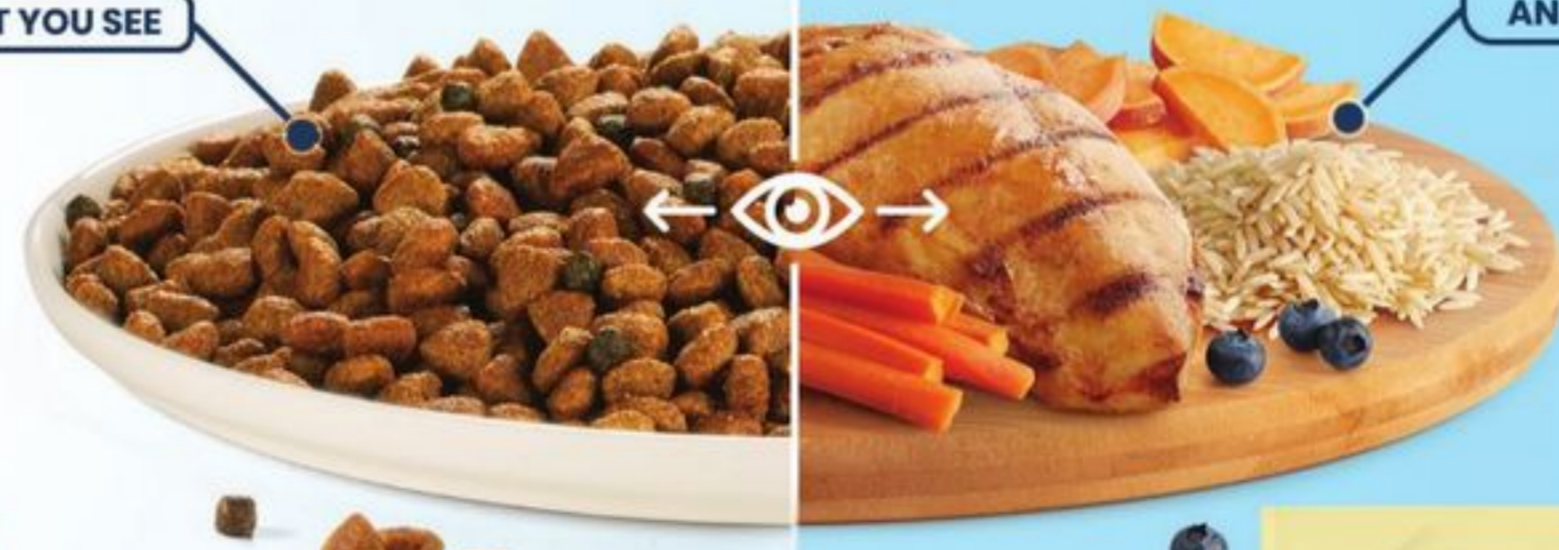

BLUEVISION

WHAT YOU SEE

WHAT YOUR PET SEES —
AND LOVES!

**See what
your pet sees:**
Our ingredients
make BLUE the
best choice.