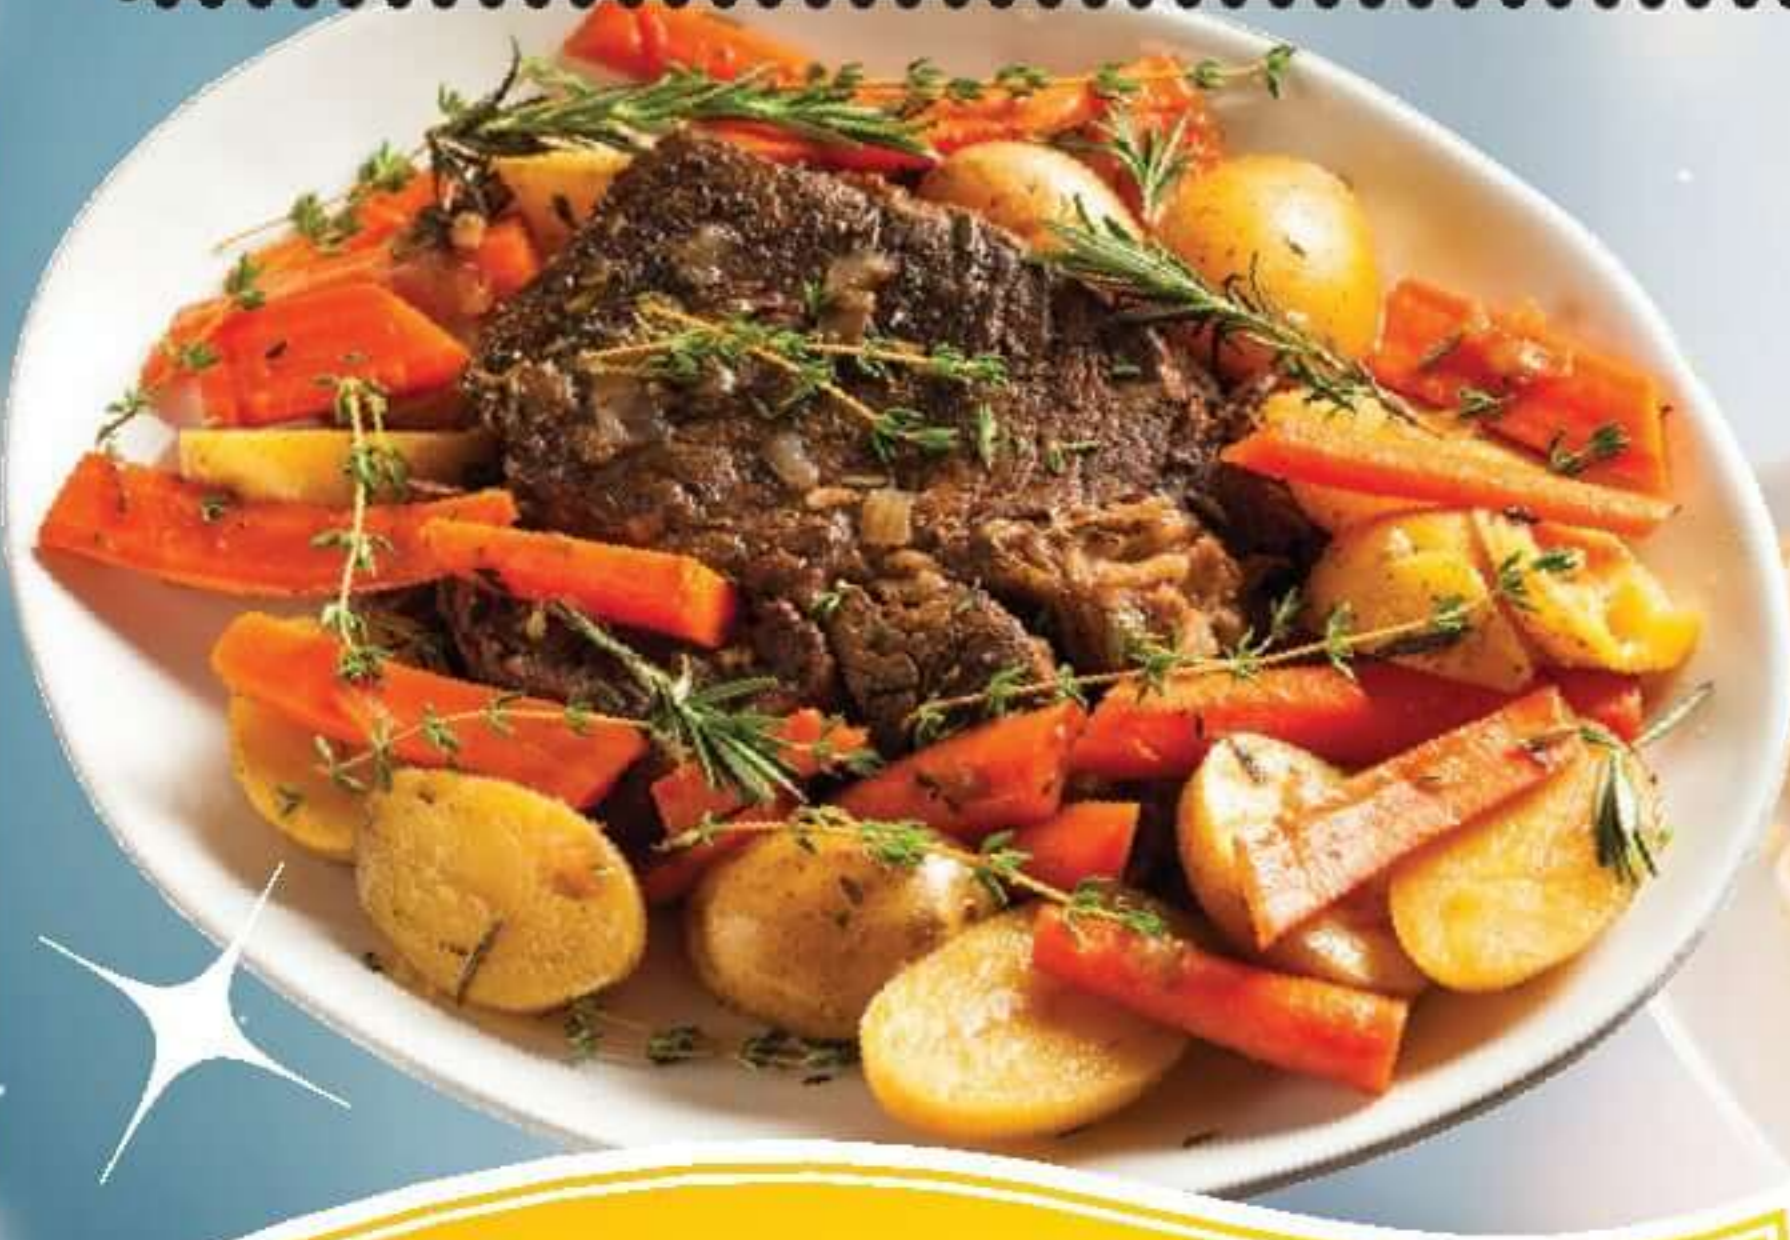

BIG SAVINGS
TO WARM UP YOUR
Winter

1.69^{lb.}
USDA Inspected, 1/4
Pork Loin
Assorted
Chops

5.99^{lb.}
Preferred Angus
Boneless
Chuck Roast

3.99^{lb.}
80% Lean, Value Pack
Fresh Ground
Beef

1.99^{lb.}
USDA Inspected, Bone-In
Center Cut
Pork Chops

1.99^{lb.}
USDA Inspected
Bone-In Country
Style Pork Ribs

2/\$5
8-Oz. Lobster Or
Louis Kemp
Crab Delights

3.98
26 To 28-Oz., Selected
On-Cor
Entrées

5.99^{lb.}
USDA Select
Beef
Stew Meat

Schild's Deli/Bakery Goodness!