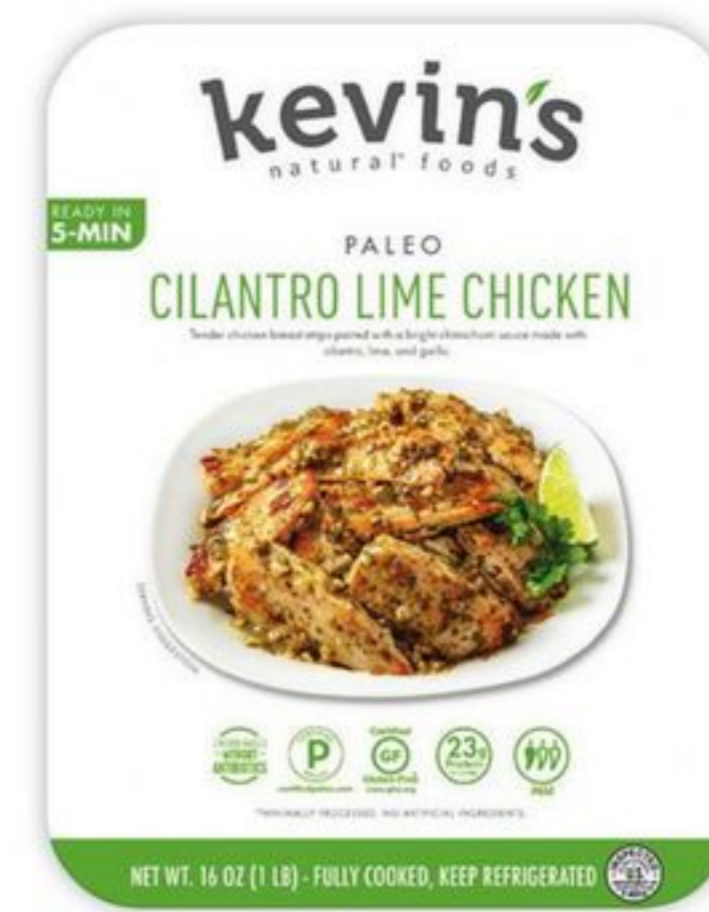

Kevin's Natural Foods Entrée
16-oz.

7.99
ea
Member Price