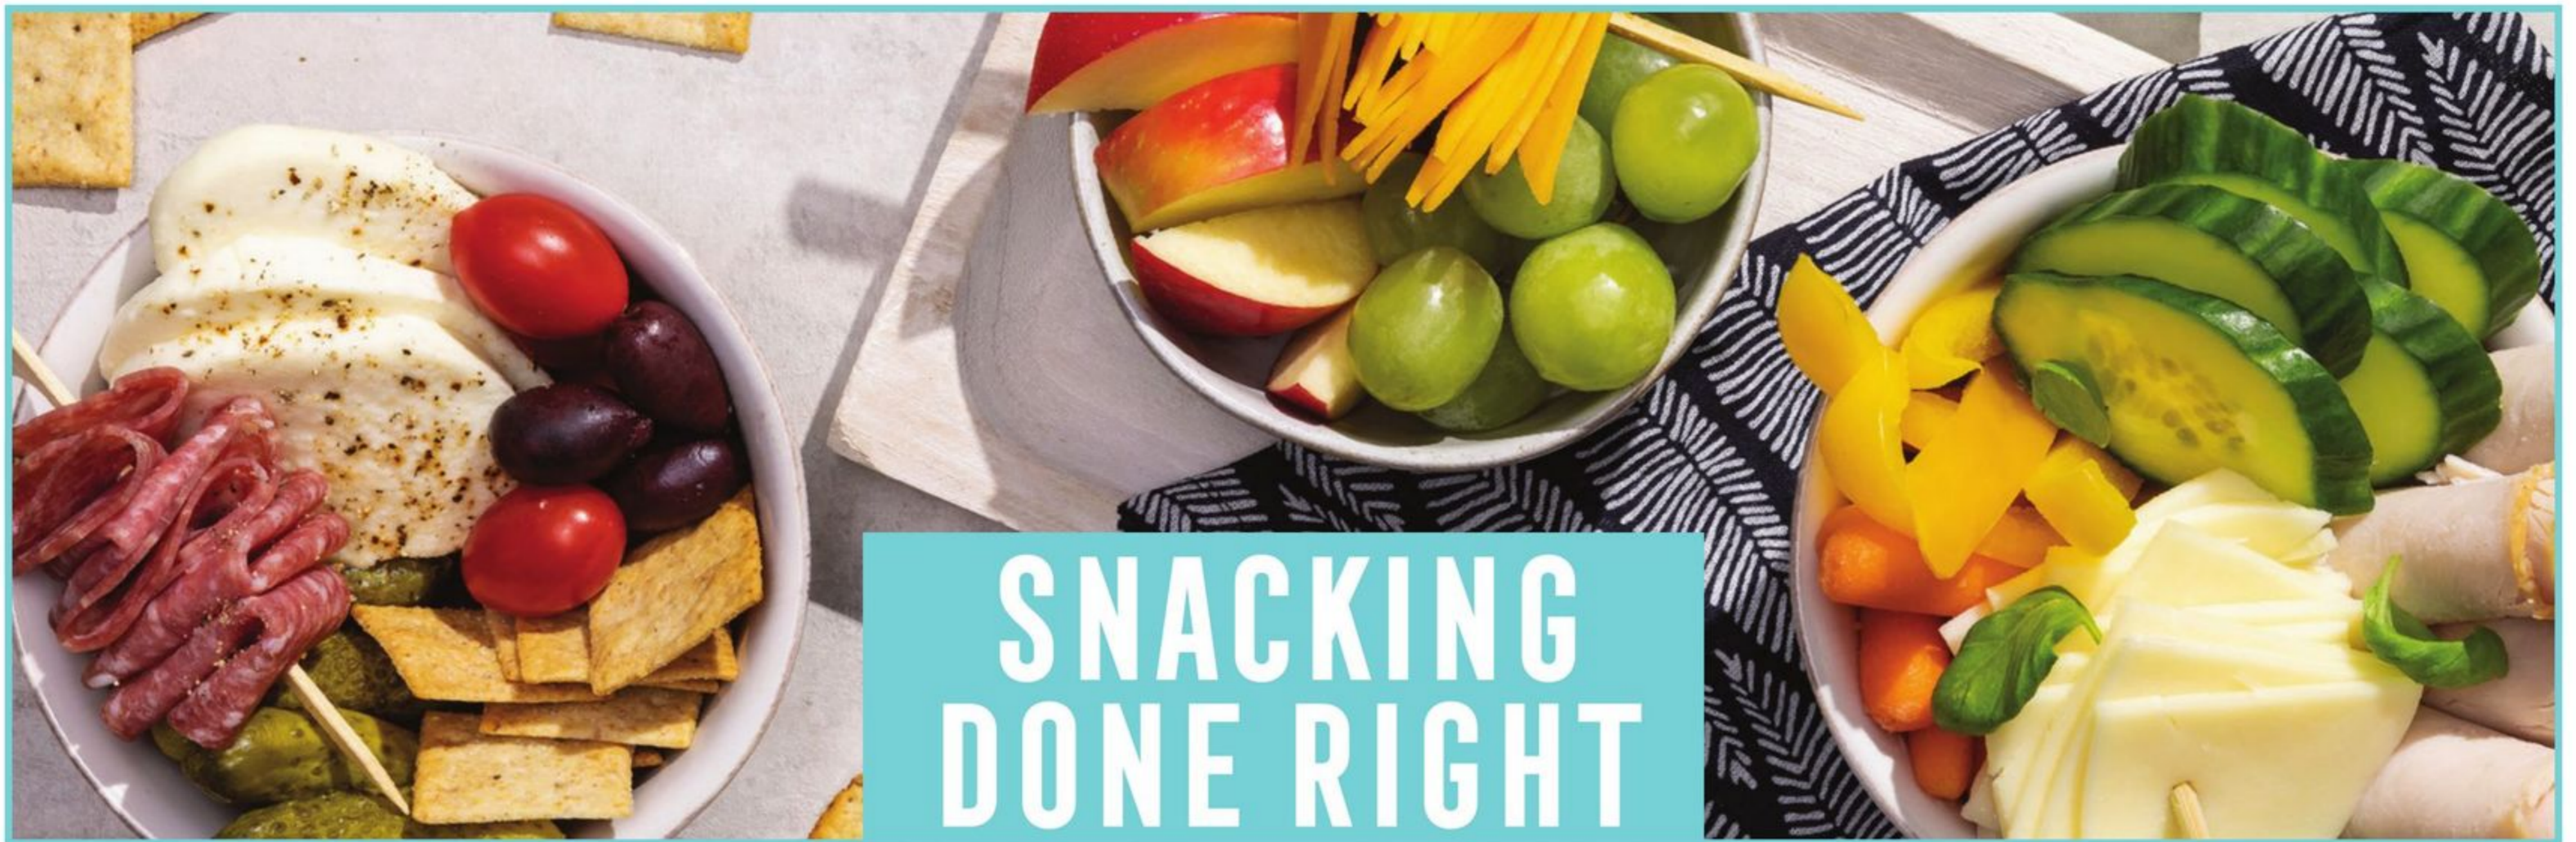

# SNACKING DONE RIGHT

**BelGioioso Snacking Cheese**  
18-oz. Selected varieties.

**9<sup>99</sup> ea**  
Member Price

**Rondelé Spread**  
8-oz. Selected varieties.

**5<sup>99</sup> ea**  
Member Price

**The Laughing Cow Cheese Wedges**  
5.4-oz. Selected varieties.  
Member Price: \$3.50 ea.