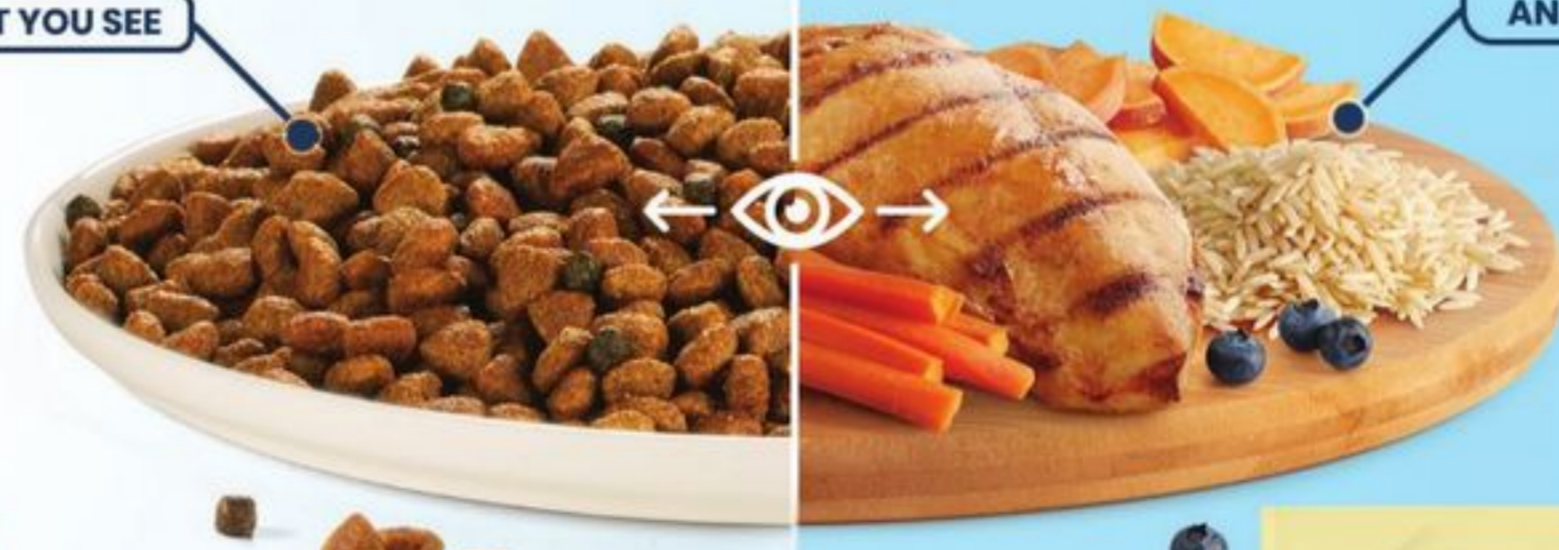

WHAT YOUR PET SEES —
AND LOVES!

**See what
your pet sees:**
Our ingredients
make BLUE the
best choice.

COMPARE BRANDS & SAVE

39.99
Blue Buffalo Life
Protection Formula dog
or puppy food 15 lb.

21.99
Blue Buffalo
Tastefuls cat
or kitten food 5 lb.