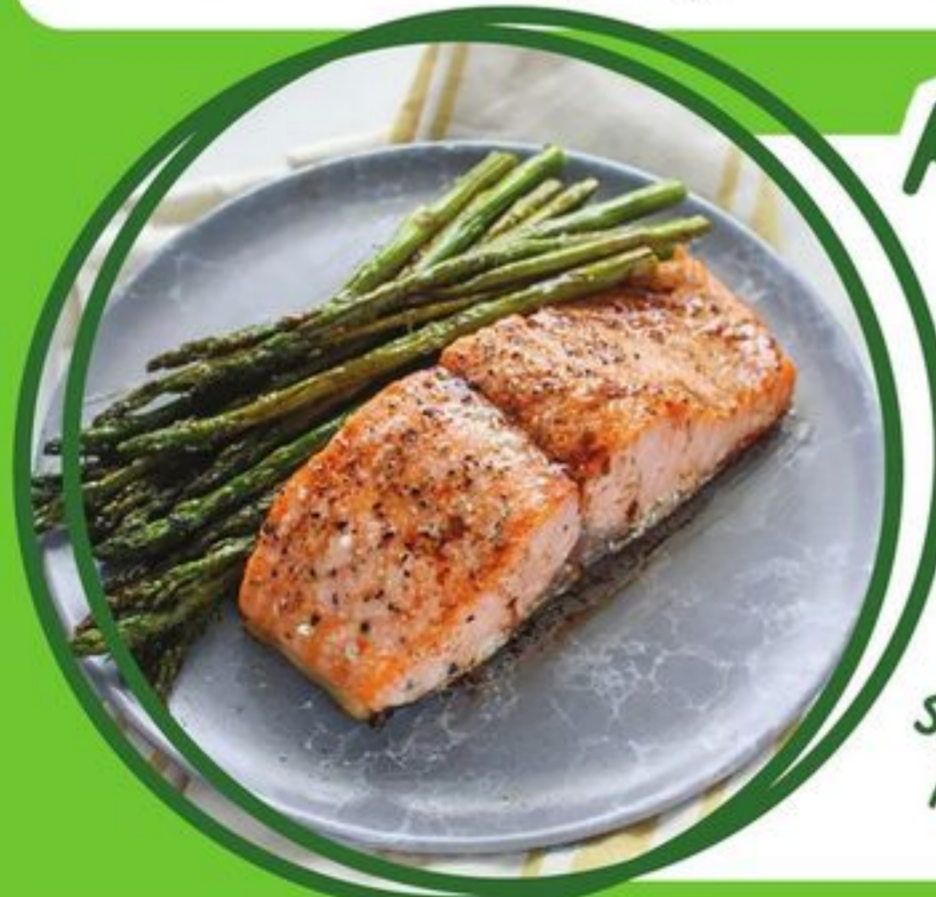

2⁹⁹
Every Day

5⁹⁹
Member Price

Signature
SELECT®
Keto Buns
8 ct.

SCAN FOR
RECIPE!

KETO FRIENDLY SALMON & ASPARAGUS

SCAN FOR
RECIPE!

5⁹⁹
ea
Member Price

Fresh
Atlantic
Salmon
Portion
5 oz.
Farm raised