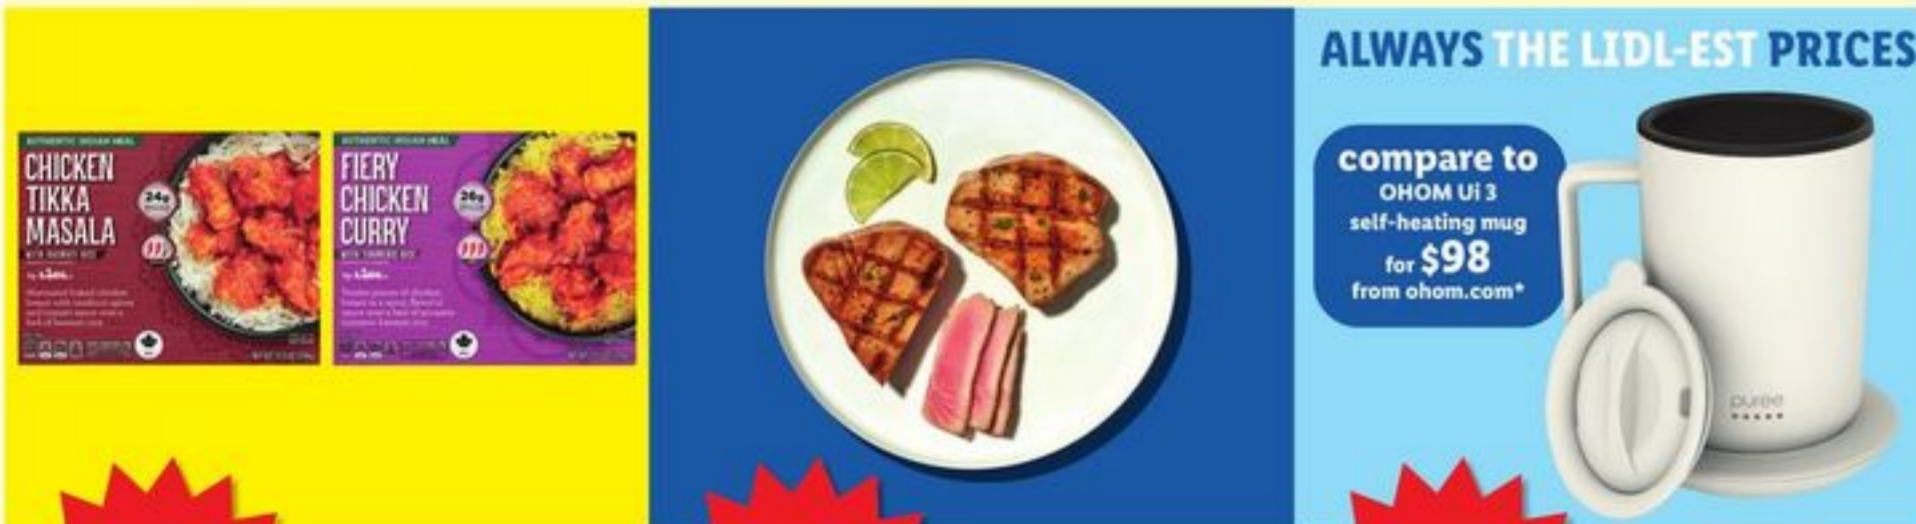

2/$7 must buy 2 **SAVE $5.00** with myLIDL
frozen Indian-style ready meal
• Choose from assorted varieties
• 12.1 oz. No. 200018 - 200019 - 200020 - 200021

7.99 /lb. **SAVE $1.43** with myLIDL
fresh yellowfin tuna steaks
No. 900017

24.99 ea. **SAVE $5.00** with myLIDL
Tuzmi Pures 12 oz. self-heating mug
• Choose from assorted styles
• Limit four per customer
No. 300018

ALWAYS THE LIDL-EST PRICES

compare to OHM U3 self-heating mug for $98 from ohm.com*