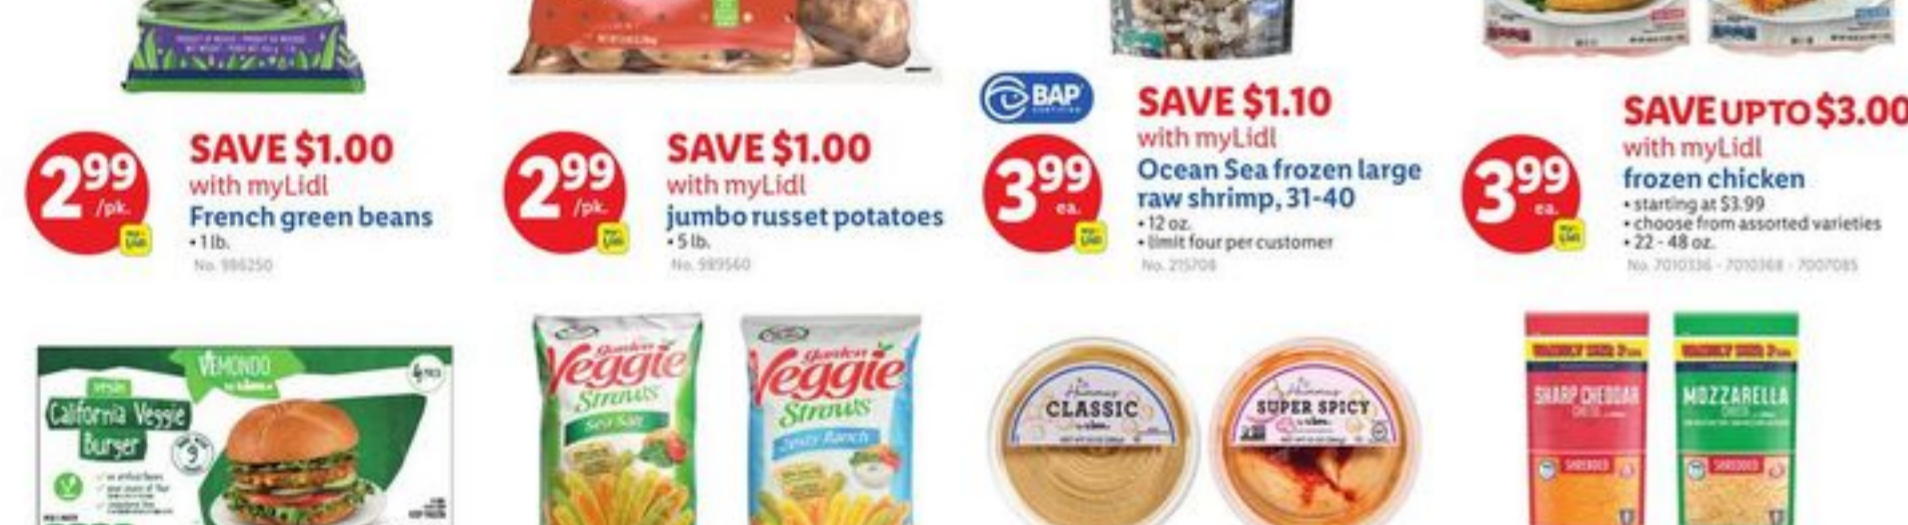

7.99 ea. **SAVE $2.00** with myLIDL
Butcher's Specialty fresh seasoned fajita strips No. 250030

4.99 /pk. **SAVE $2.00** with myLIDL
Fish Market fresh skinless tilapia fillets • limit 10 lb. per customer No. 250031

9.99 ea. **SAVE $1.50** with myLIDL
Eastern Fisheries frozen sea scallops • 16 oz. No. 250032

6.49 ea. **SAVE $1.50** with myLIDL
Winchester Farms fresh savory stuffed boneless pork chop No. 250033