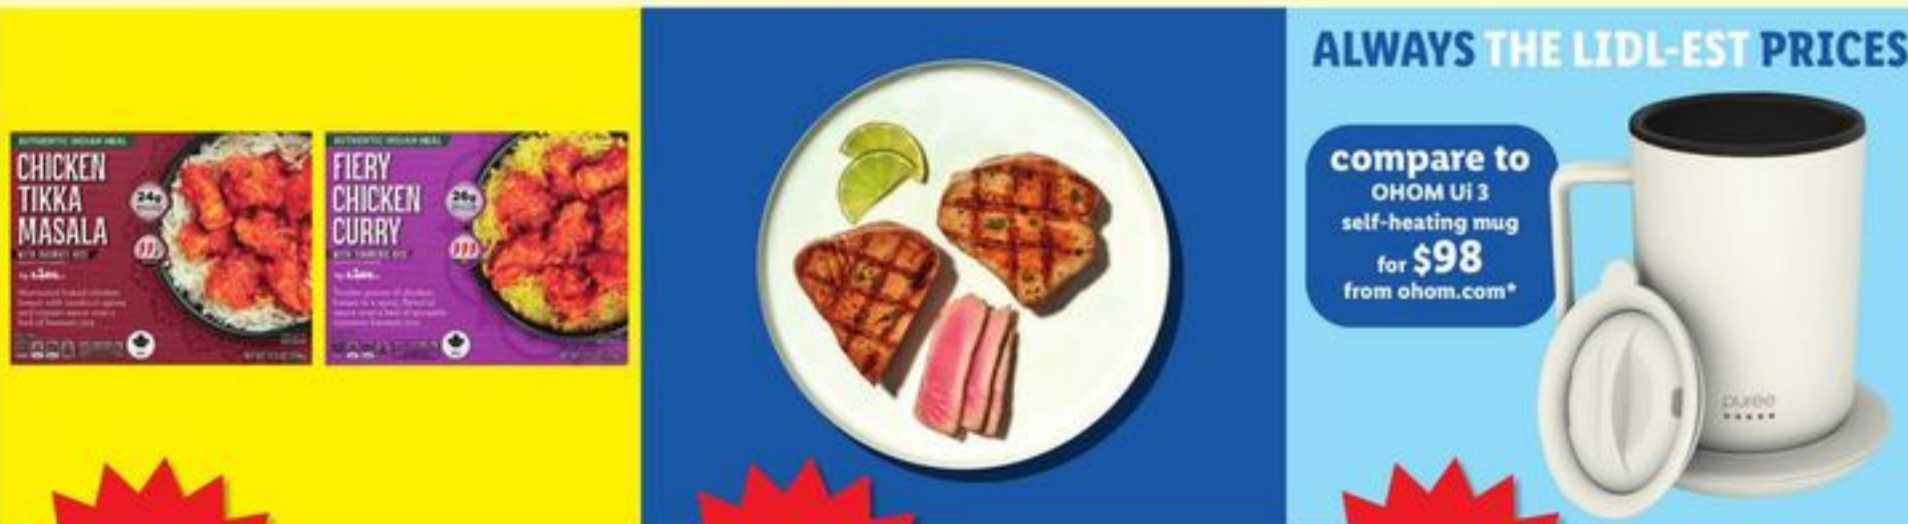

3.29 /pk. **SAVE 70¢** with myLIDL
mandarins • 3 lb. No. 250020

1.99 ea. **SAVE $1.43** with myLIDL
cauliflower • 1 ct. No. 250021

1.69 /pk. **SAVE 88¢** with myLIDL
blackberries • 6 oz. No. 250022

2/$7 must buy 2 **SAVE $5.00** with myLIDL
frozen Indian-style ready meal • choose from assorted varieties • 12.1 oz. No. 250023 - 250027

7.99 /lb. **SAVE $1.43** with myLIDL
fresh yellowfin tuna steaks No. 250028

24.99 ea. **SAVE $5.00** with myLIDL
Tuzmi Puree 12 oz. self-heating mug • choose from assorted styles • limit four per customer No. 250029

ALWAYS THE LIDL-EST PRICES

compare to OHDM U.S. self-heating mug for $98 from ohom.com*