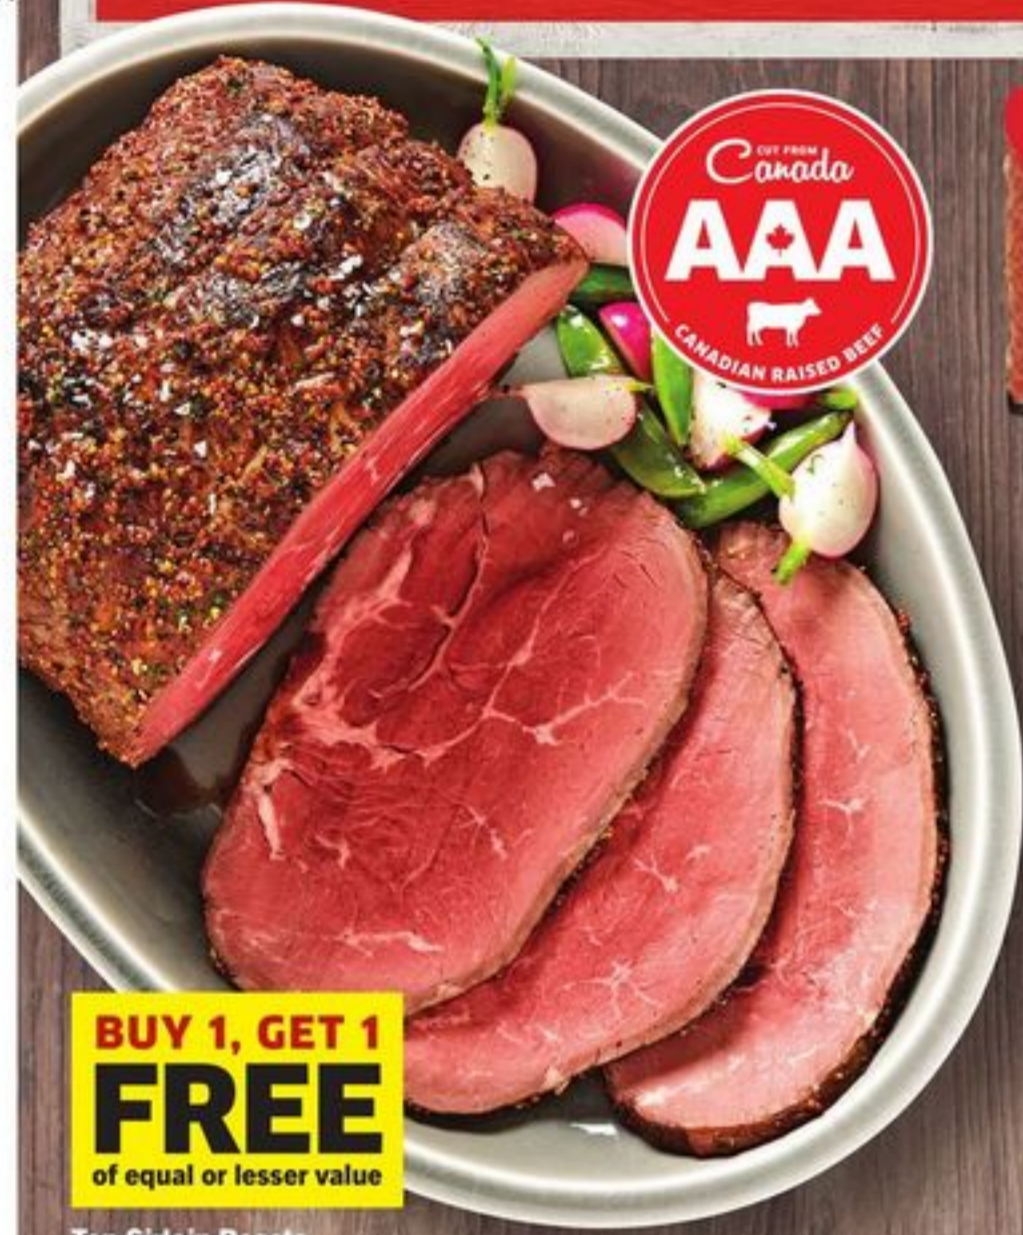

ZONE 1

FOODLAND

Fresh food. Friendly neighbours.

BUY 1, GET 1 FREE
of equal or lesser value

Top Sirloin Roasts cut by your meat expert from Canada AAA grade beef