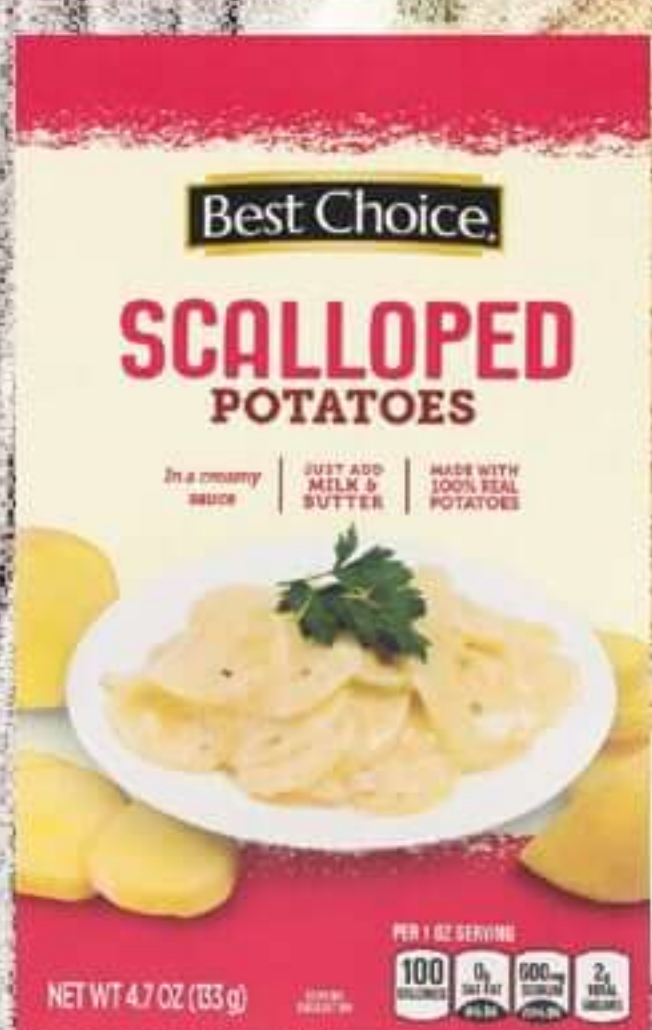

**BEST CHOICE
CASSEROLE POTATOES**
4.6-5 OZ. SELECT VARIETIES