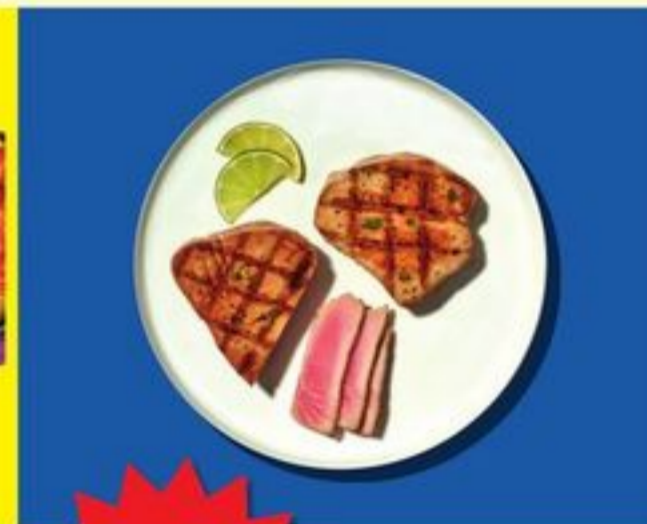

7.99 /lb.
fresh yellowfin tuna steaks
No. 200019