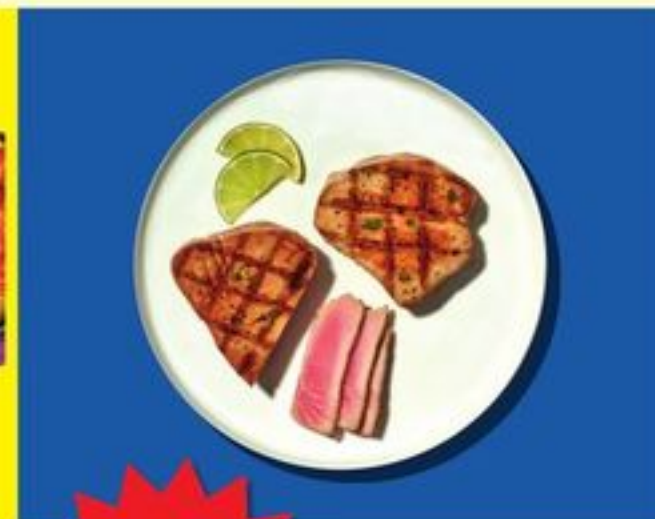

7.99 /lb.
fresh yellowfin tuna steaks No. 900022