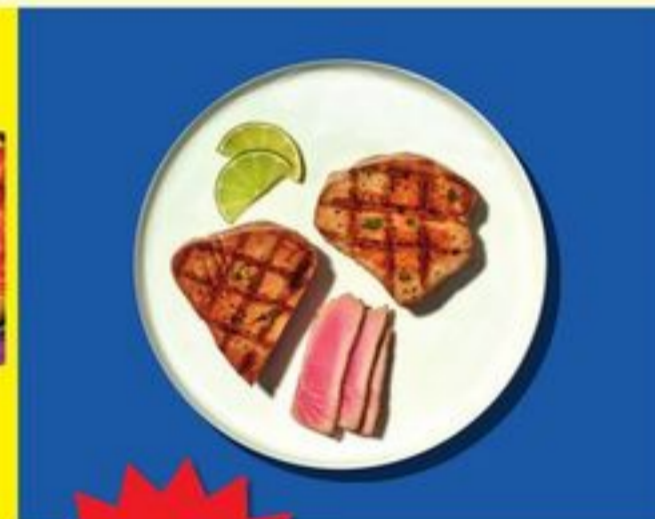

7.99 /lb.
with myLIDL
Fresh yellowfin tuna steaks
No. 200022