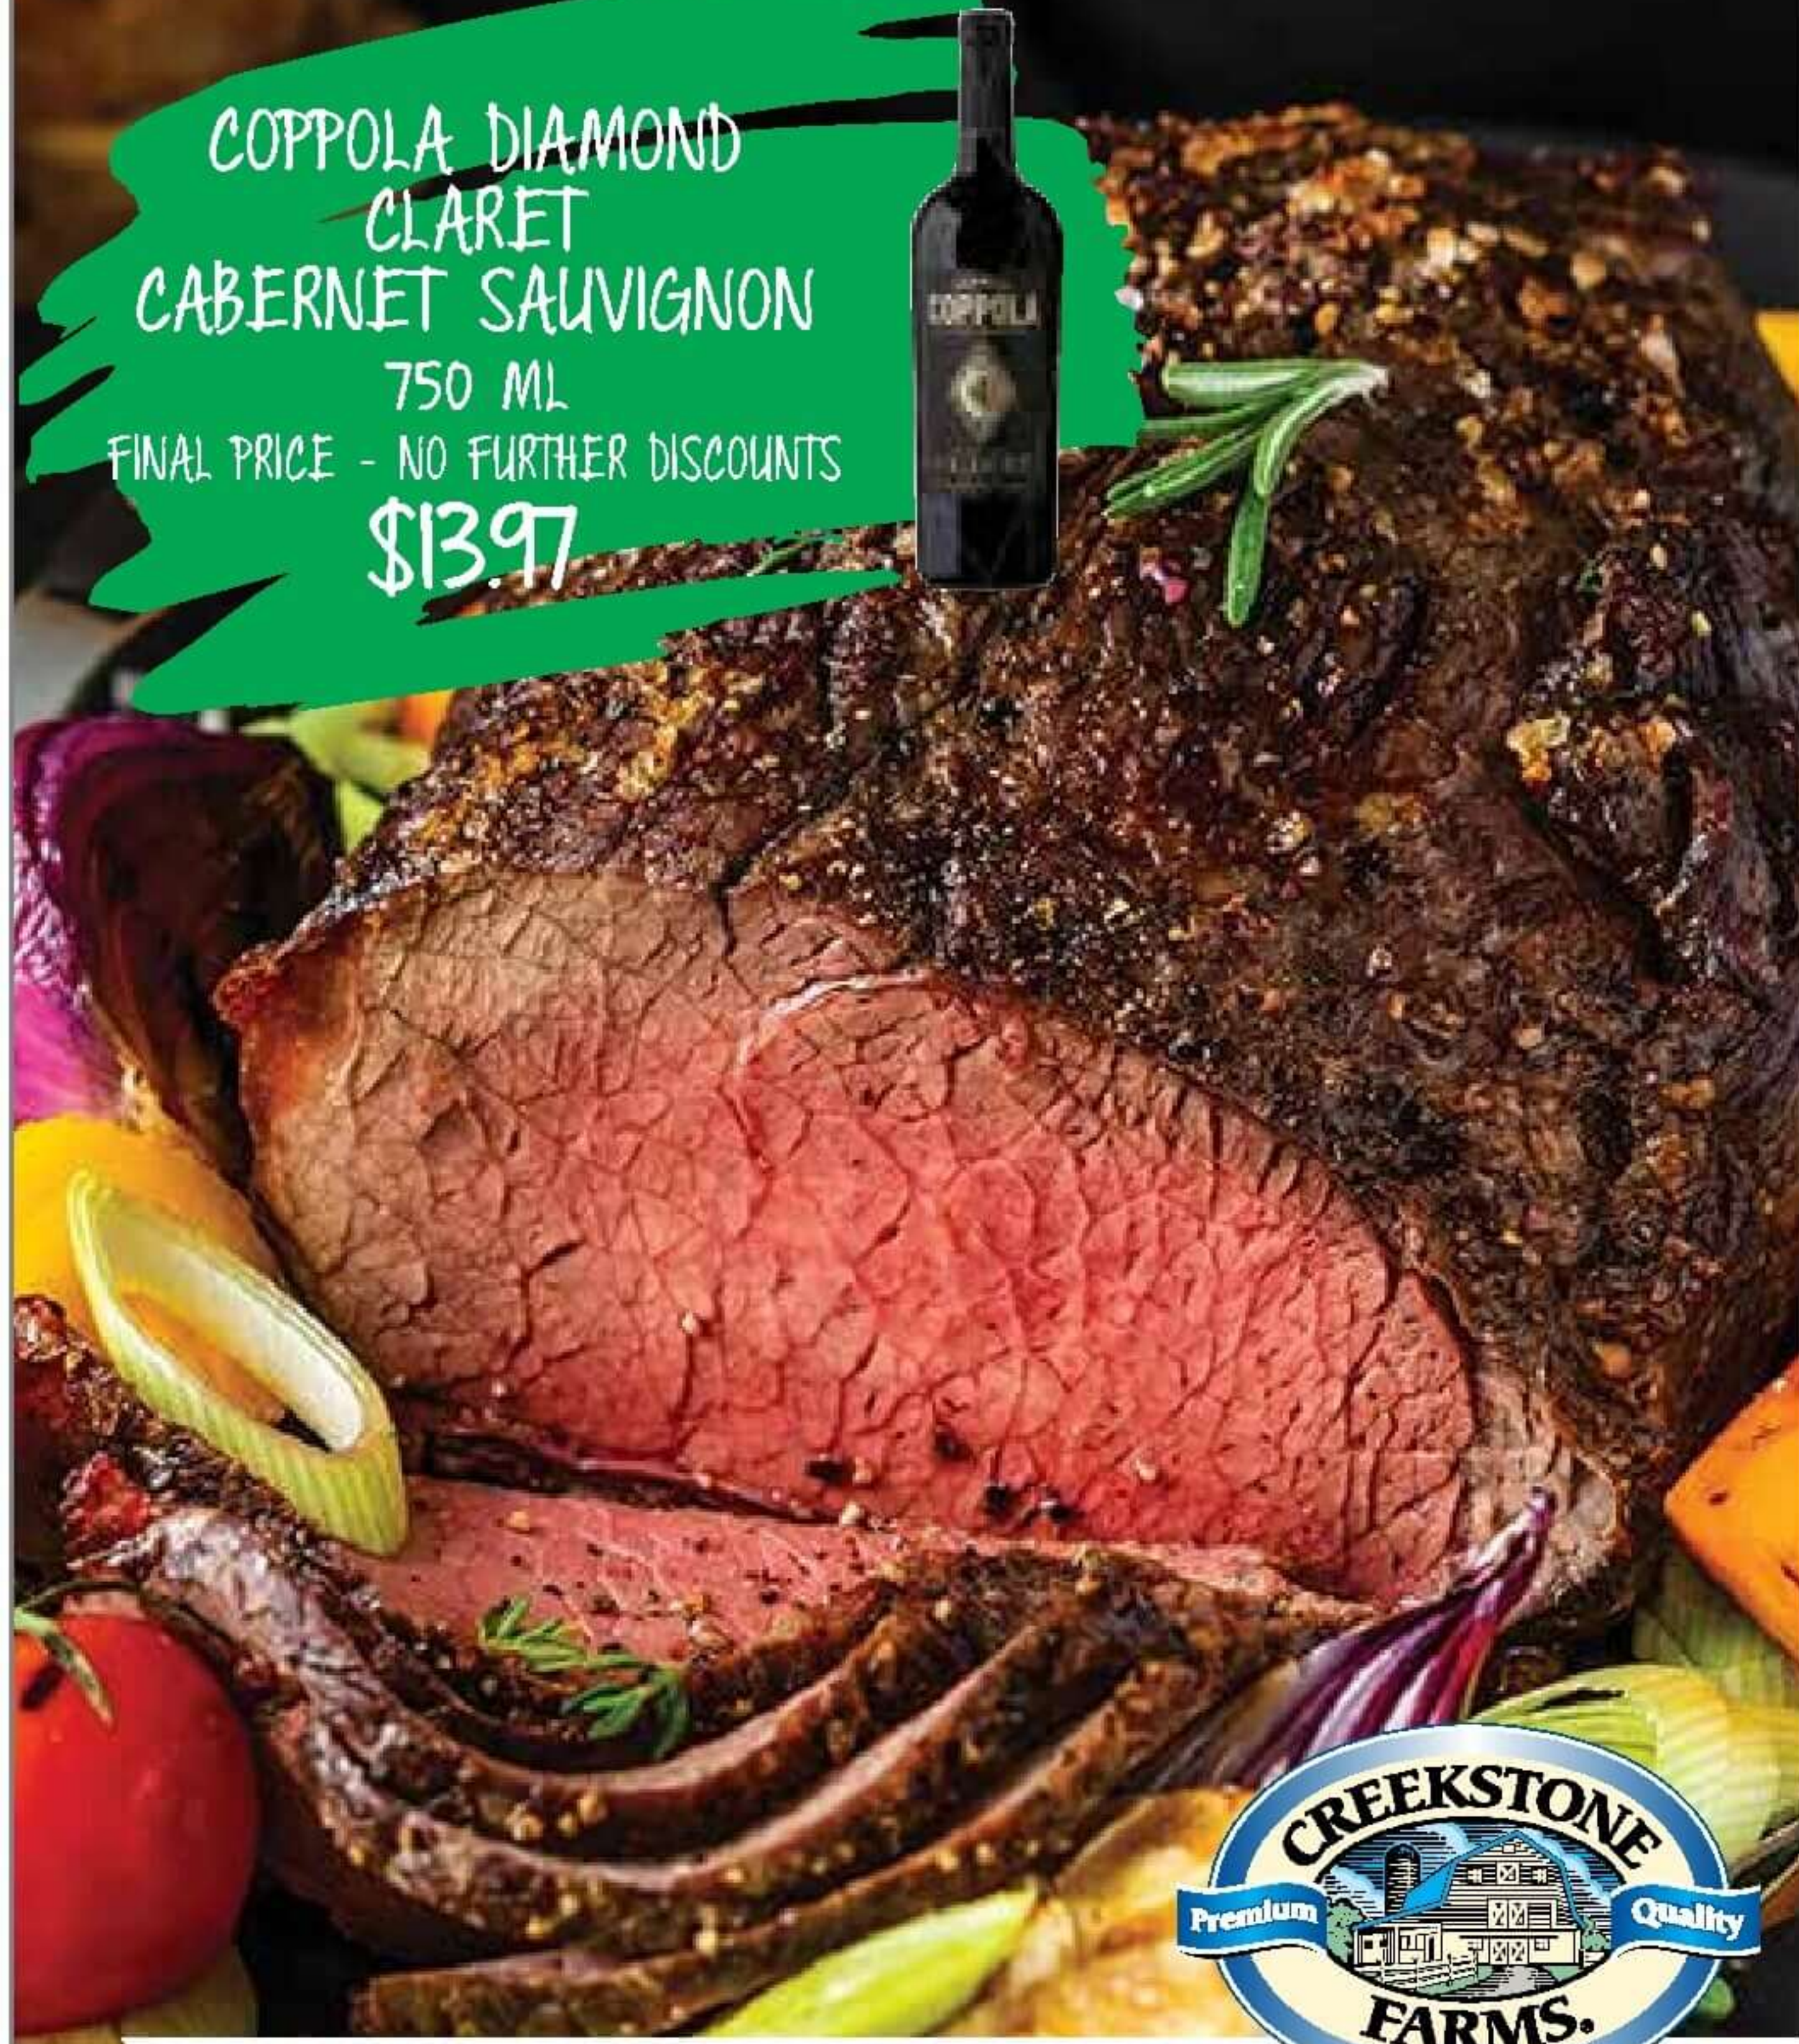

ALL SALE ITEMS ARE *MyWay* MEMBER EXCLUSIVE

COPPOLA DIAMOND
CLARET
CABERNET SAUVIGNON
750 ML
FINAL PRICE - NO FURTHER DISCOUNTS
\$13.97

5.99 LB.

CREEKSTONE FARMS
USDA CHOICE BLACK ANGUS BEEF
**Boneless Top
Round Roast**