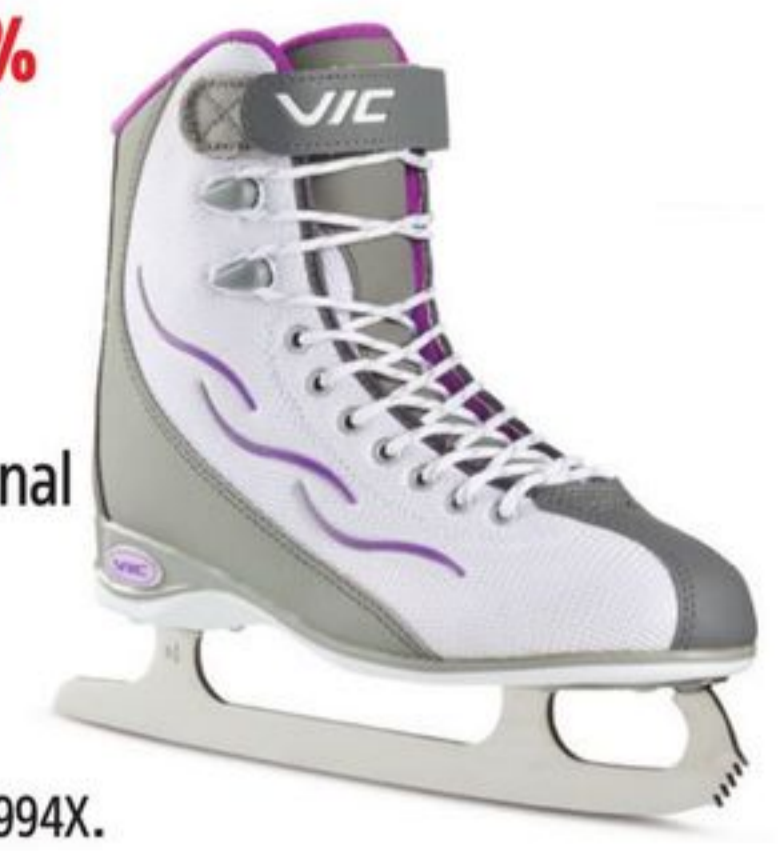

SAVE 25% 93⁴⁹
Reg 124.99
Sno Leopard Recreational Skates. Selected women's sizes. 83-8371X.

SAVE 25% 74⁹⁹
Reg 99.99
Solair Recreational Skates. Selected women's sizes. 83-7994X.

SAVE 30% 59⁹⁹
Reg 89.99
Soft Recreational Skates. Selected senior sizes. 83-8652X.