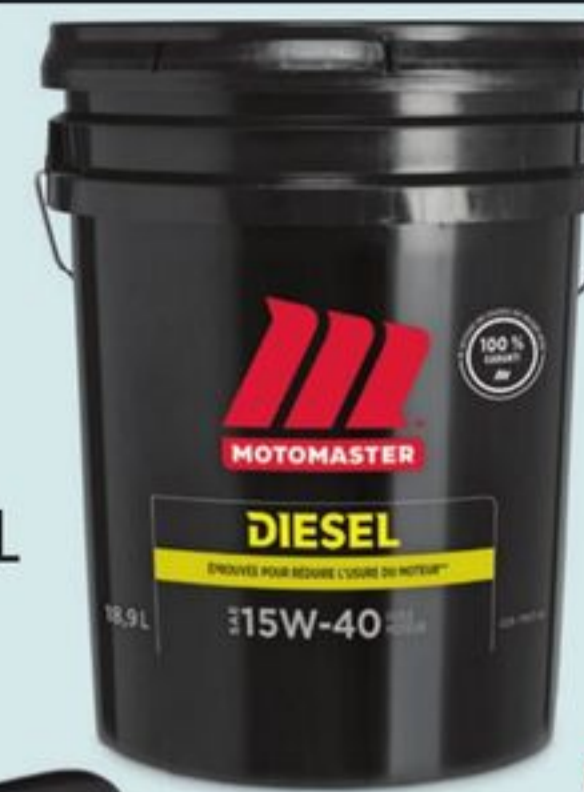

SAVE \$80
199⁹⁹

Reg 279.99
8.34/24 mo**
Eliminator 1500A
Jump Starter &
Power Bank. 11-1905-6.

SAVE UP TO 30%

SAVE 25%
89⁹⁹

Reg 119.99
Conventional 15W40
Diesel Engine Oil. 18.9L
pail. 28-7907-8.

SAVE \$40
159⁹⁹