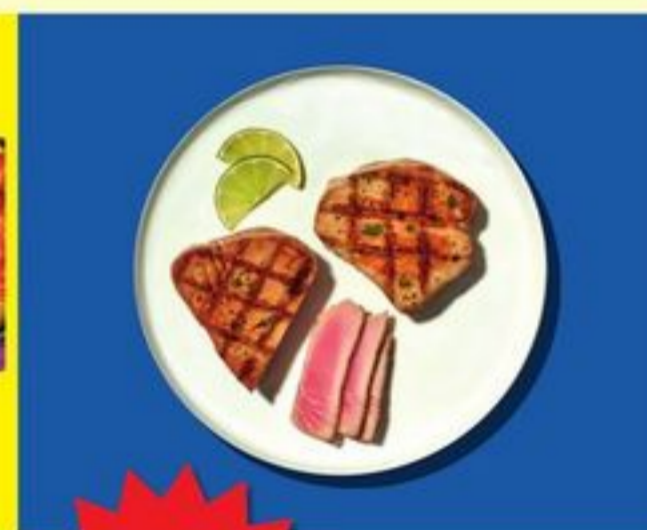

7.99 /lb. **SAVE $1.43** with myLIDL

fresh yellowfin tuna steaks • 16 oz. No. 250023