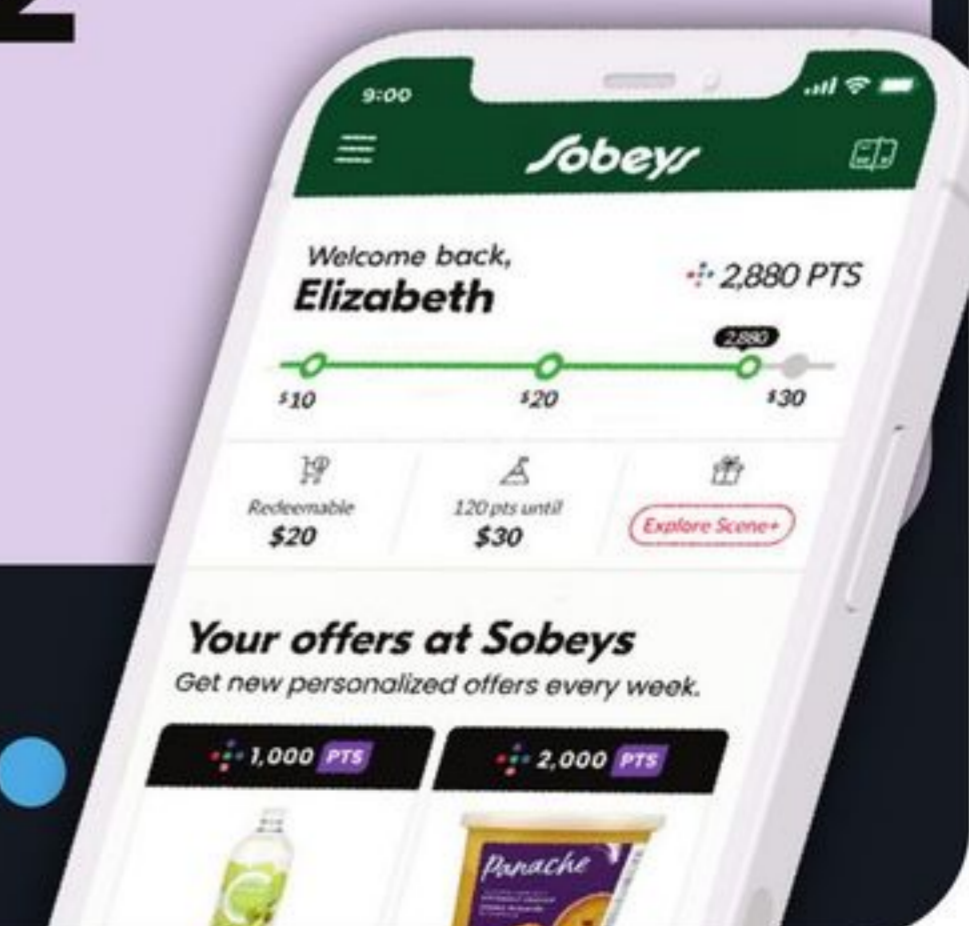

Get **300** PTS when you buy 2

DAIYA Thin Crust Pizza
 or Flatbread
 331-550 g

Offer valid February 13th to February 19th, 2025 at all Sobeys locations in Atlantic Canada. Minimum qualifying purchase must be made in a single transaction. No base Scene+ points earned. Offer must be loaded to a registered Scene+ card prior to purchase. Limit one digital offer per Scene+ membership card. Visit <https://www.sceneplus.ca/terms-and-conditions> to see full Terms and Conditions. Offer subject to change and may be withdrawn without notice. Trademarks of Scene Plus IP Corporation used under license by Sobeys Capital Incorporated.