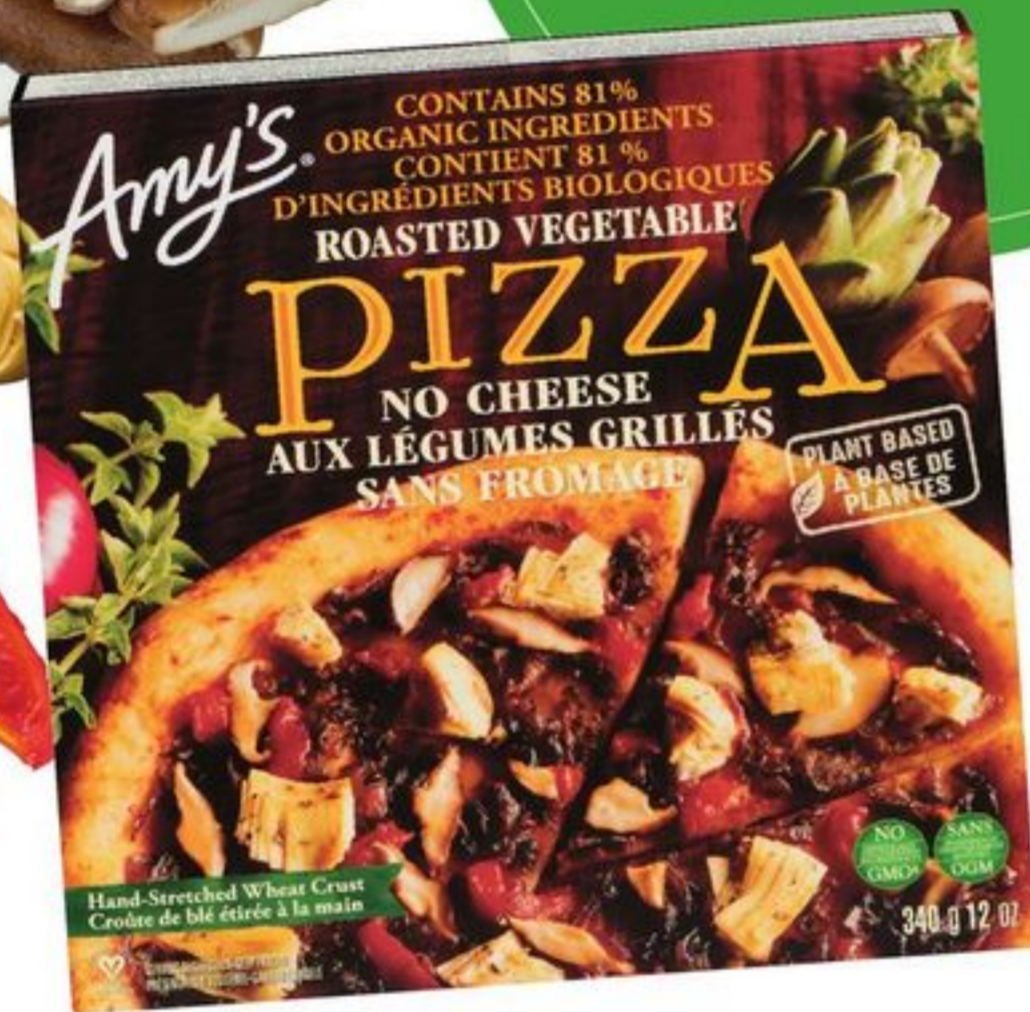

Wholly comforting

Get cozy with easy pizza, classic soups and more.

Rich, delicious and ready when you are

2⁹⁹

YORKSHIRE VALLEY FARMS Soups 398 mL

11⁹⁹

AMY'S Pizza 340-397 g

Gluten free