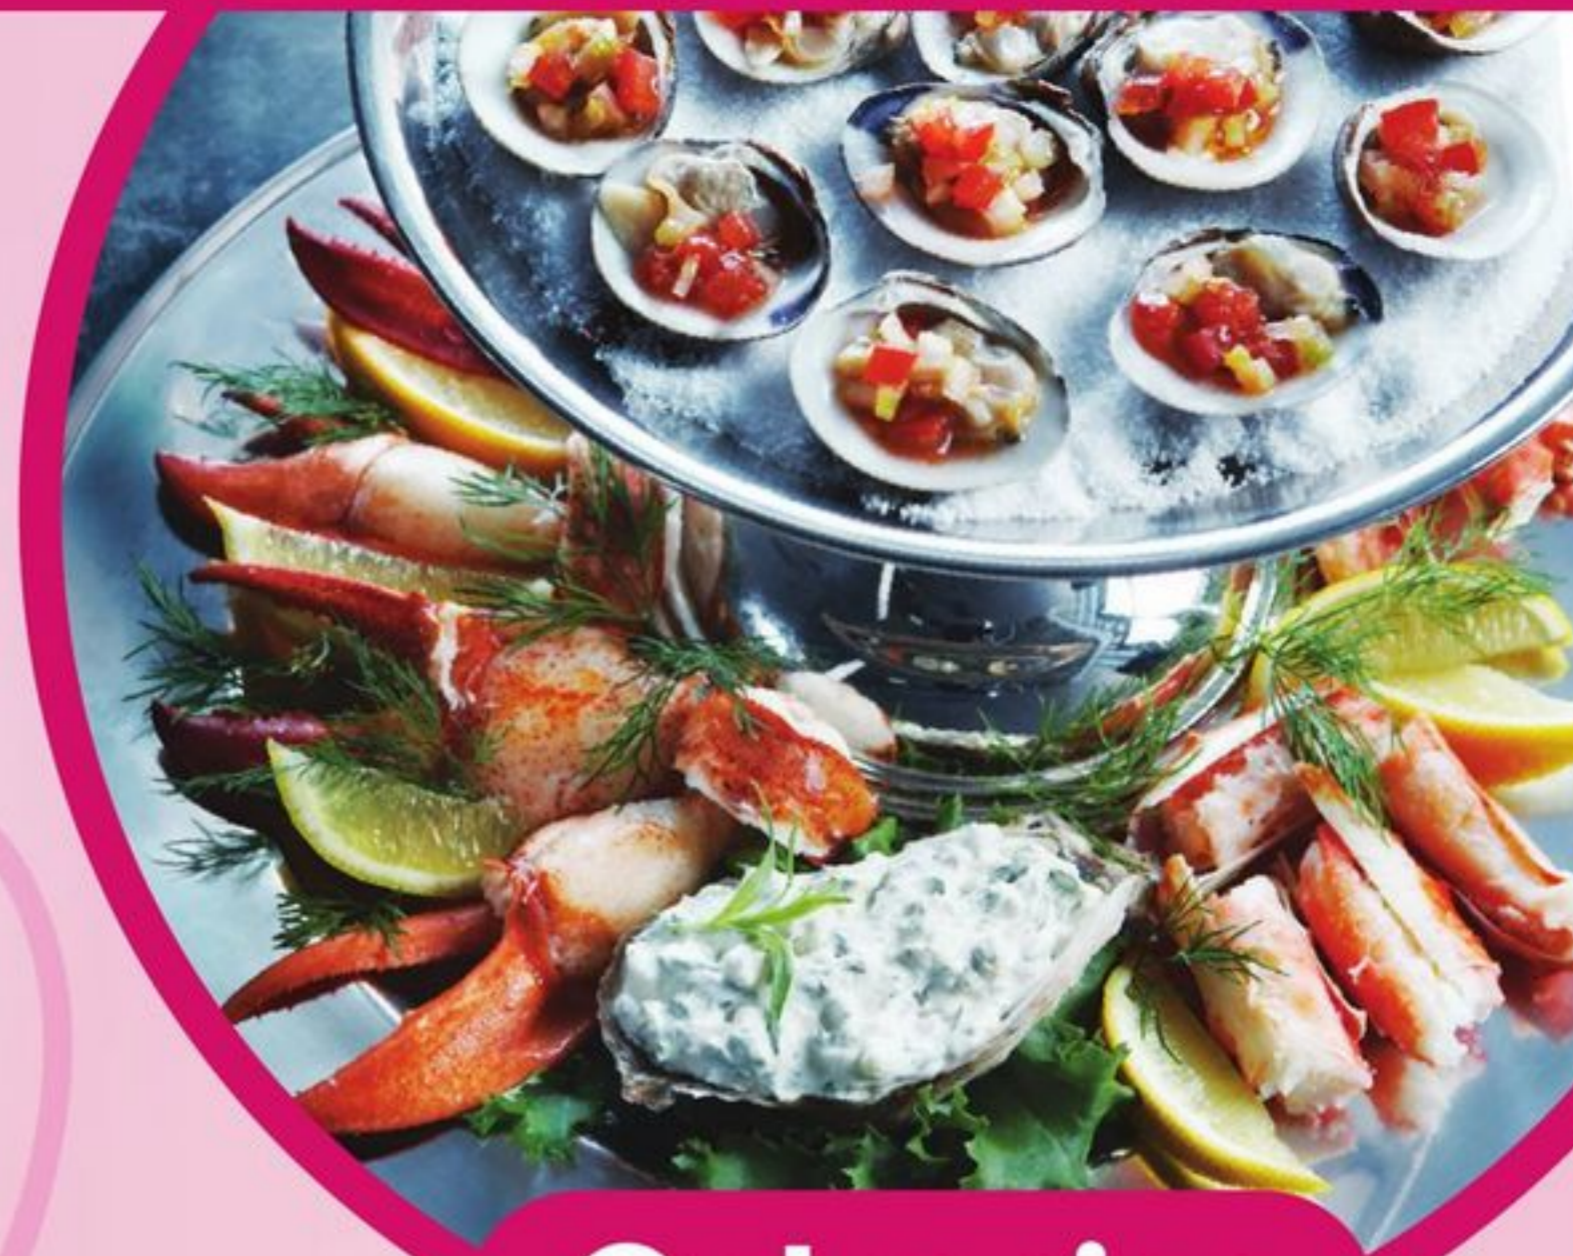

Lobster Love!

Happy
Valentine's
Day February 14th

Harvested from the cold clean waters on the East Coast of Canada - our Lobsters are sweet & succulent - a great way to indulge your Sweetie!

300 PTS
when you spend
$25 or more

Live or Fresh Cooked
Market Lobsters
subject to availability