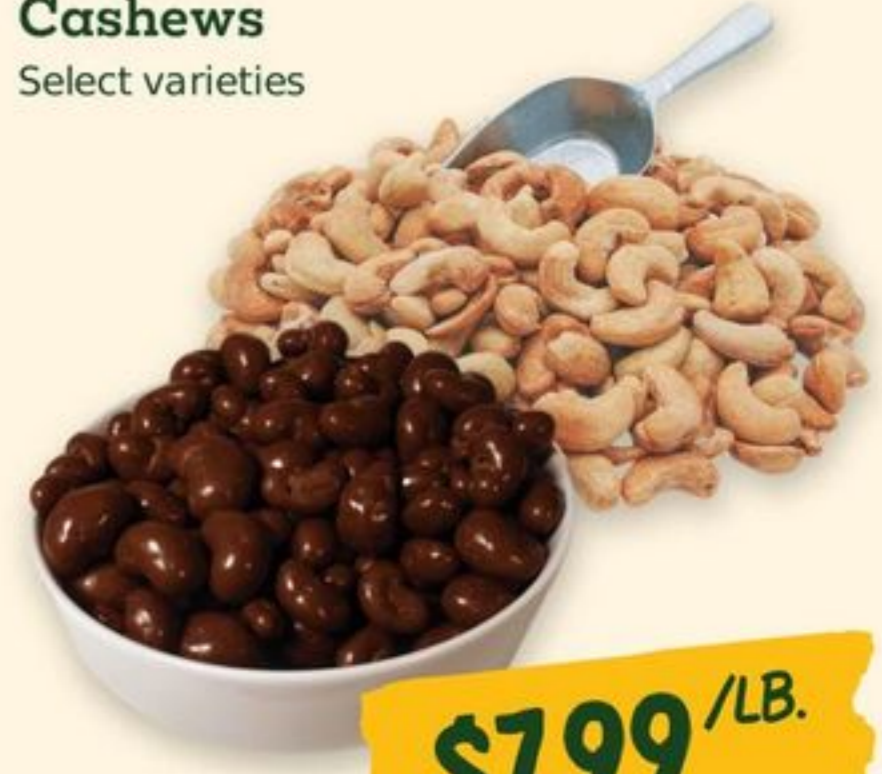

Select varieties,
8-24 oz.

**BUY ONE, GET ONE
50% OFF**
regular retail
of equal or lesser value

**Alexandre
Family Farm
Organic A2/A2
Kefir or Milk**

Select varieties,
28 or 59 fl. oz.

\$6.99 /EA.

**Whole or
Dark Chocolate
Cashews**

Select varieties

\$7.99 /LB.

Late July Tortilla Chips

Select varieties, 7.5-7.8 oz.

2 FOR \$6

Sprouts Organic Bulk Coffee

Select varieties

\$10.99 /LB.