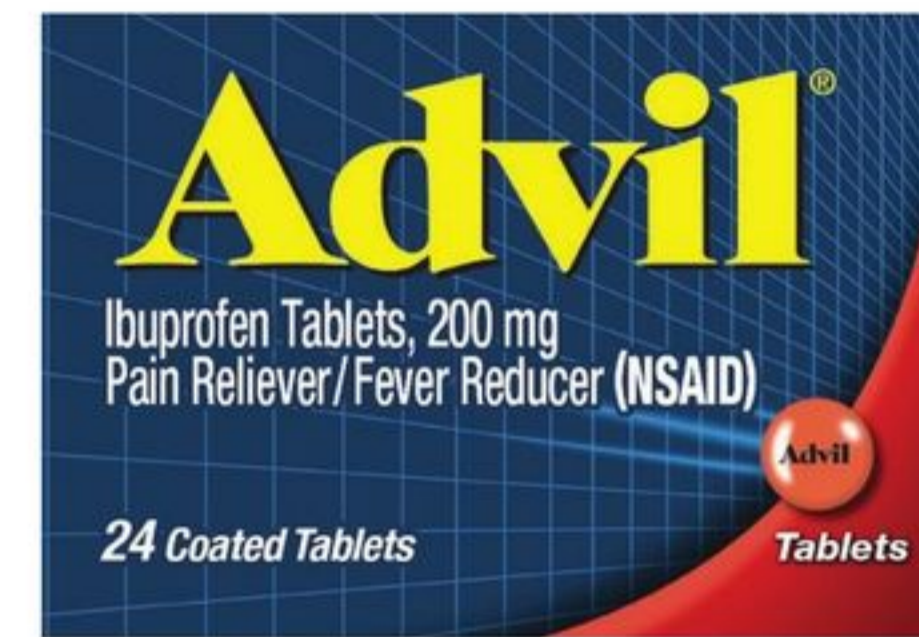

$4.98 ea

All TopCare Pain Relief
Equal or lesser value

Advil Dual Action, Tablets, Caplets, Migraine or Liquid Gels 18-24 ct
Save up to $1.01