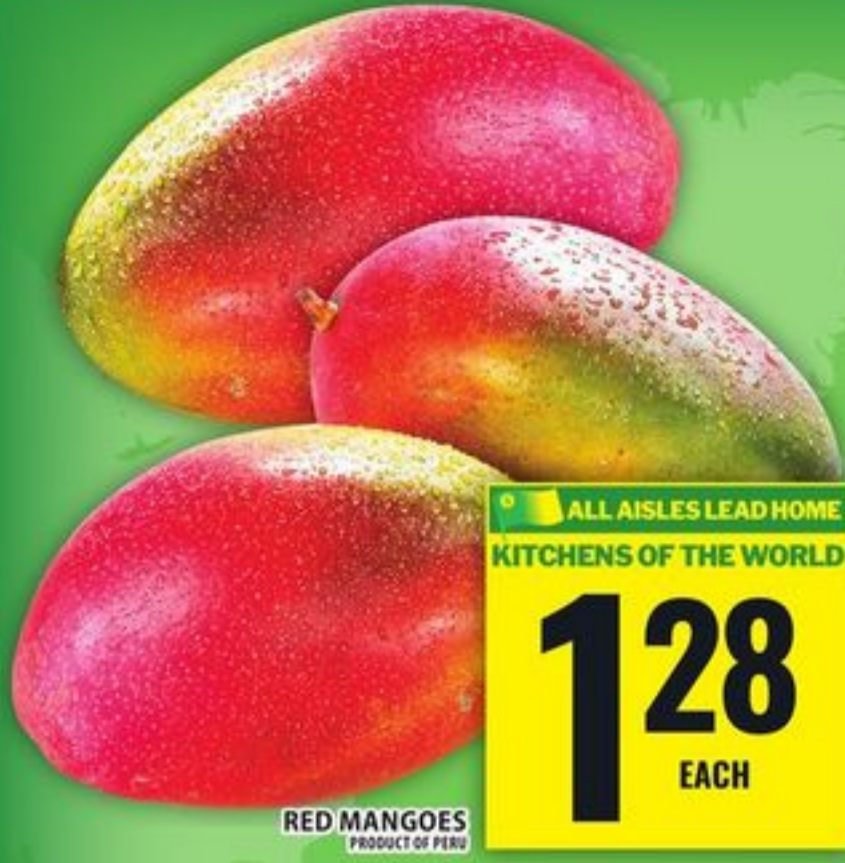

2.99
EACH

4.99
EACH

HAPPY HOLI

OFFERS VALID AT PARTICIPATING FOOD BASICS LOCATIONS ONLY. CHECK WITH YOUR LOCAL STORE FOR AVAILABILITY.

RED MANGOES
PRODUCT OF PERU

ALL AISLES LEAD HOME
KITCHENS OF THE WORLD
128
EACH