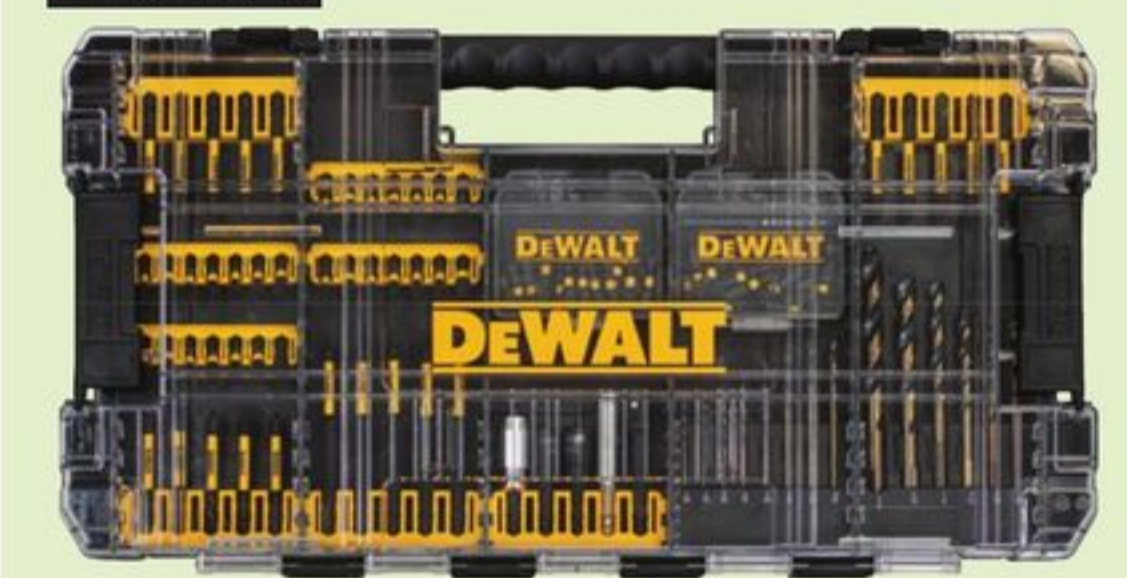

SAVE 40%

Sale 49.99 Reg 89.99 100-Pc Flex Torq Drill/Drive Set. 54-2399-2.

DEWALT