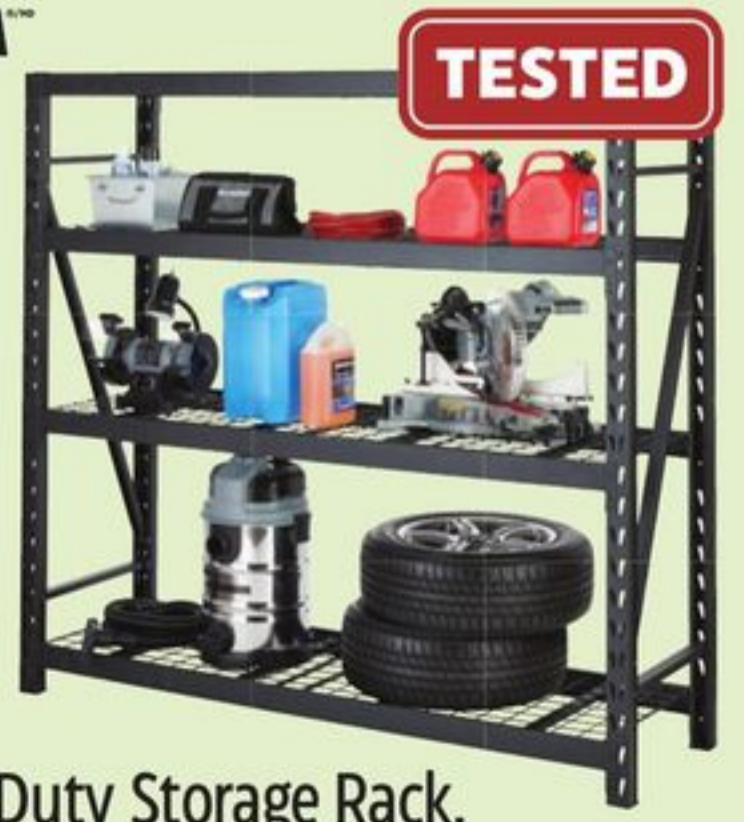

SAVE 10%
Sale 239.99 10.00/24 mo^{††}
Reg 279.99
4-Tier Heavy-Duty Storage Rack. 77 x 24 x 72" h. 68-7066-2.

SP™