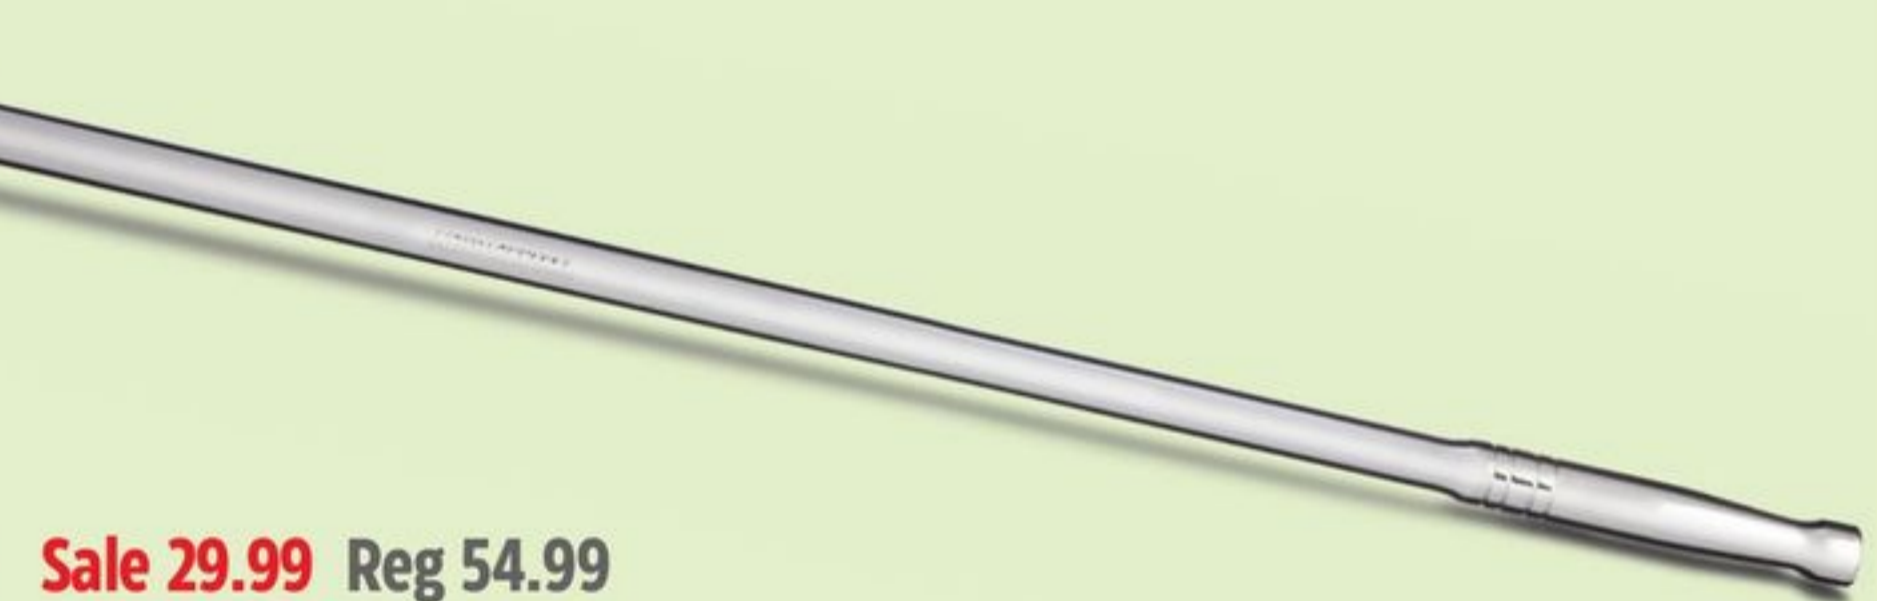

FLIR™

SAVE \$150

Sale 419.99 17.50/24 mo** Reg 569.99 TG165-X Thermal Camera with MSX Technology. 57-4618-4.

MAXIMUM™

SAVE 45%

Sale 29.99 Reg 54.99 24" 1/2"-Drive Flex Breaker Bar. 58-9982-2.
Save up to 50% Selected Breaker Bars. 58-2023X.