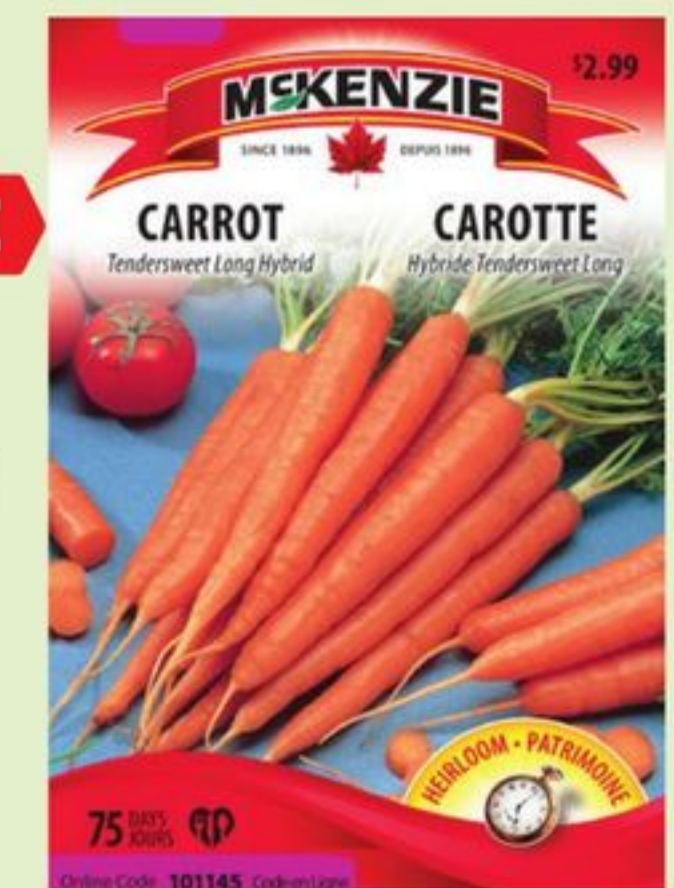

GREAT VALUE

2.29-3.49

Selected Flower and Vegetable Seeds. 59-8111X/159-2216X. Selection may vary by store.