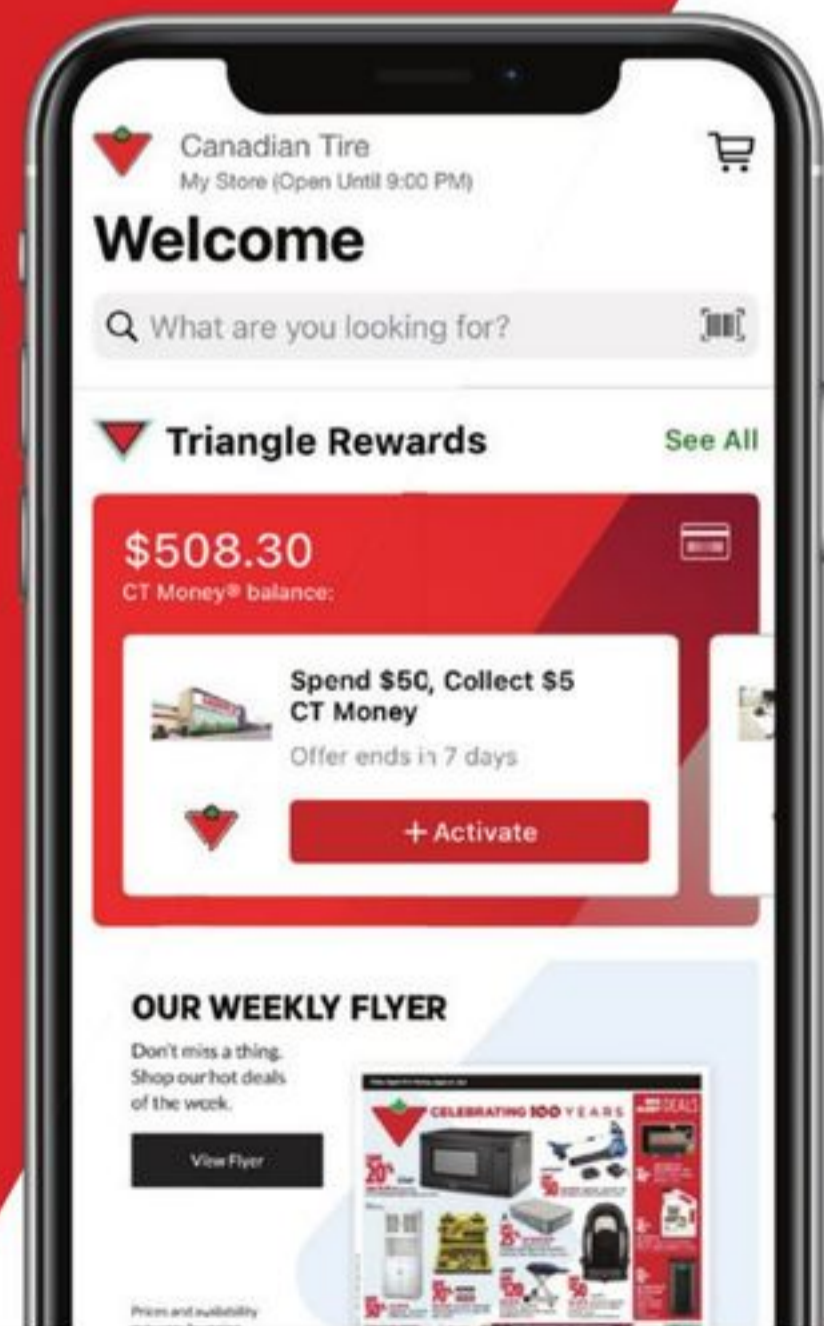

Looking for the best deals?

Download the CT app for access to our digital flyer and to activate Triangle Rewards.

[Download Now](#)

SHOP SMARTER
AT