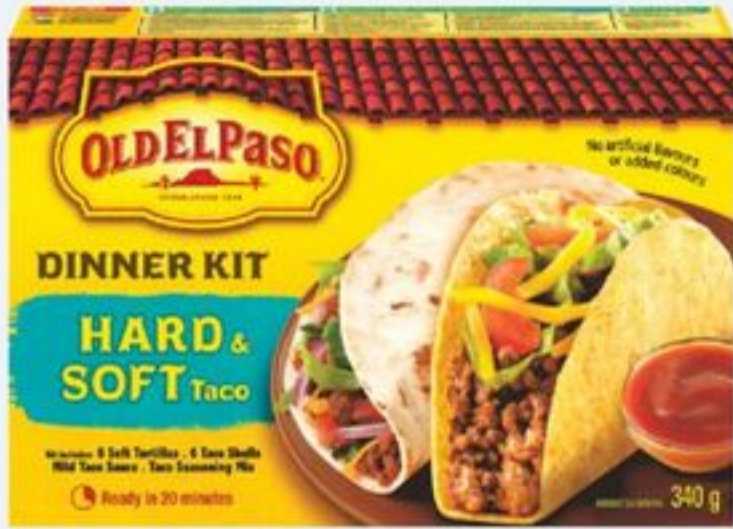

1.99

\$2
savings

Lilydale
sliced deli meat
selected varieties
400/500 g
21675604_EA/21675636_EA

6.99

\$1
savings

Ziggy's®
salad
selected varieties
1.25 kg
20316256_EA/20312124_EA

4.99

GROCERY & PANTRY ESSENTIALS