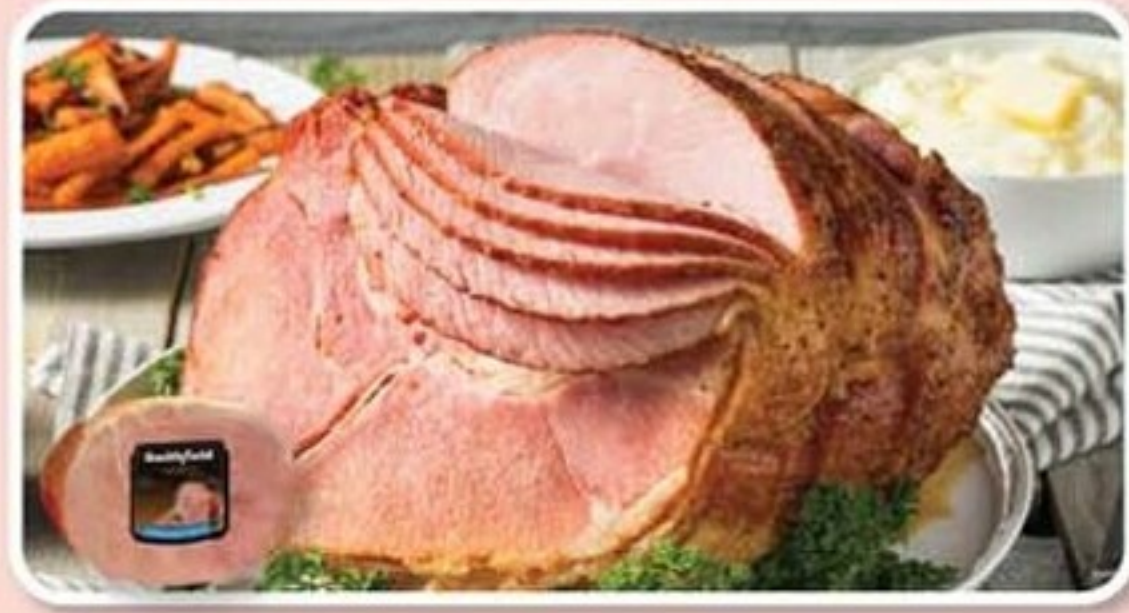

2 for \$5
Gatorade Bars
2.8 oz pkg,
Selected Varieties

Health & Beauty

Fresh Meat

Hormel Cure 81 Boneless Hams
Whole or Half, Selected Varieties

4.99 lb

Farmland Lean Boneless Smoked Ham
4 lb pkg, Ham And Water Product

14.99

Sugardale Half Ham

2.89 lb

Boneless Ribeye Steak
USDA Choice Angus Beef

16.99 lb

Boneless Top Round Steak
USDA Choice Angus Beef

6.99 lb

Boneless Pork Loin Roast
USDA Inspected, Tender and Juicy