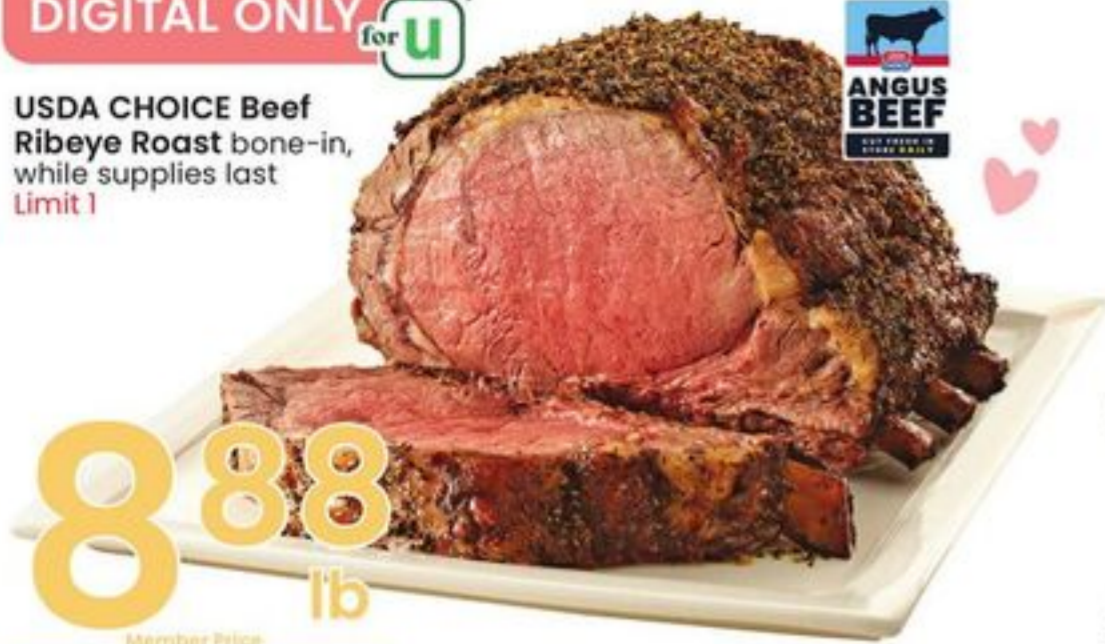

MILITARY DAY
1ST & 15TH

10% OFF
YOUR IN-STORE GROCERY PURCHASE

DIGITAL ONLY for U

USDA CHOICE Beef Ribeye Roast bone-in, while supplies last
Limit 1

8.88 lb
Member Price

with digital coupon
with $50 minimum purchase

Starting at
12.99 ea

Easter Lily
6-inch