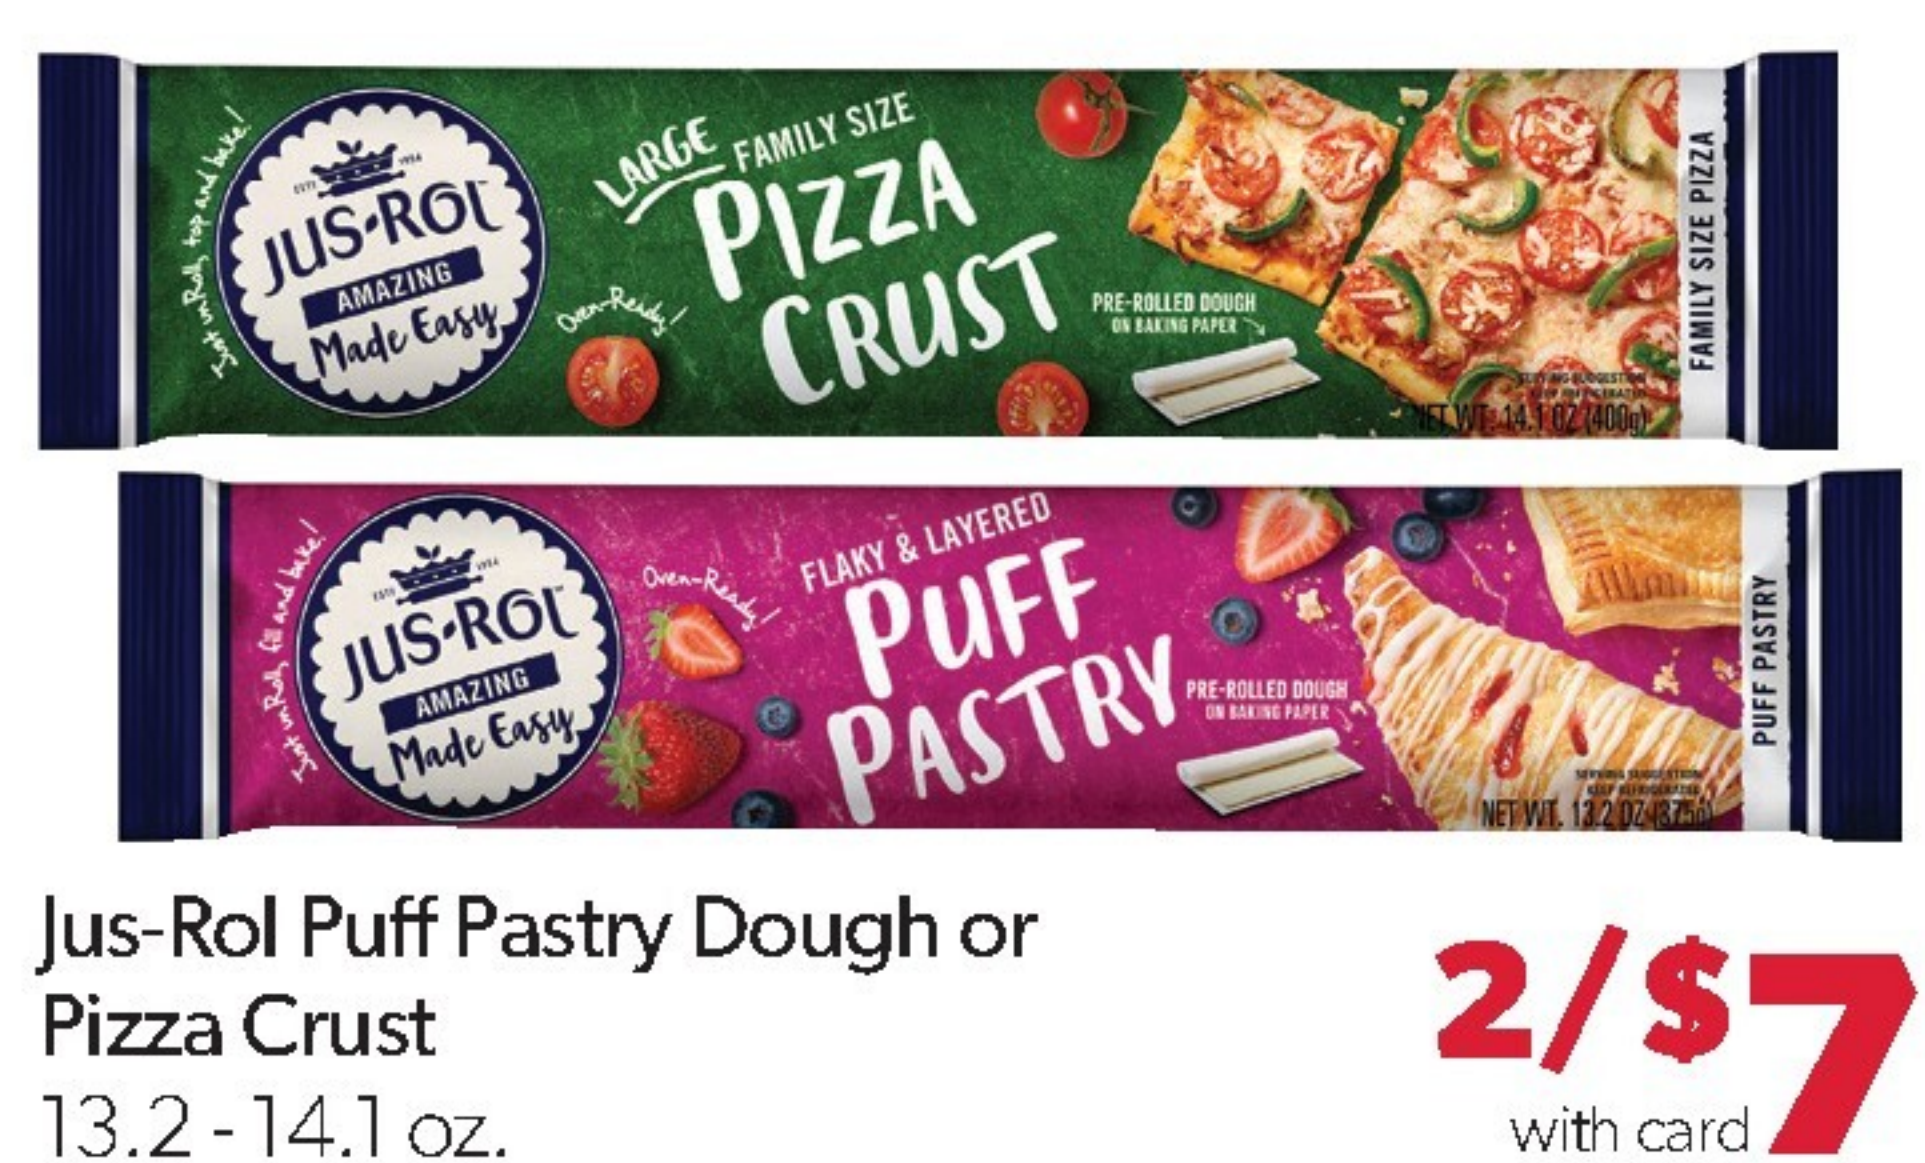

Simply Orange, Apple or Cranberry Juice or Grapefruit Juice 46 - 52 oz.

2/$7
with card