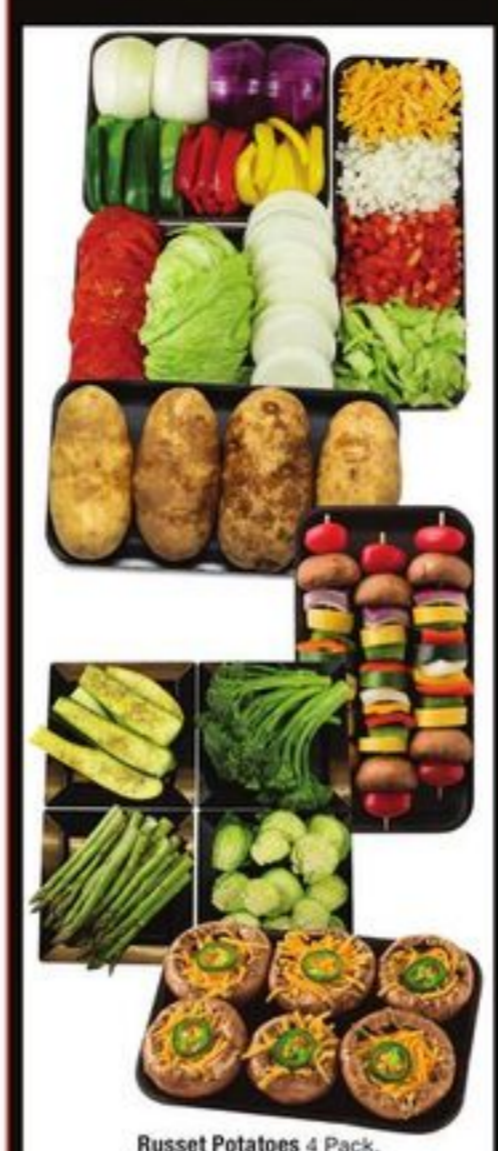

1.99
lb
MEMBER PRICE

**Signature SELECT®
Broccoli, Cauliflower
or Vegetable Medley**
20-24 oz. Pkg.

5
ea
MEMBER PRICE

Mangos
Large Size

2.5
for
MEMBER PRICE

**Signature SELECT®
Baby Potatoes Red,
Gold or Medley**
24 oz. Bag

3.99
ea
MEMBER PRICE

**Yellow
Sweet Onions**
Large size

1.29
lb
MEMBER PRICE

**Cara Cara or
Navel Oranges**
Large Size

1.99
lb
MEMBER PRICE

**Organics®
Blended Salads or
Baby Spinach**
5-7 oz.

2.5
for
MEMBER PRICE

**Organic
Navel Oranges**
Sweet Treat

1.99
lb
MEMBER PRICE

**Organics®
Apples Gala,
Granny or Fuji**
2 lb. Bag

4.99
ea
MEMBER PRICE

MEAT

PRIME BEEF **USDA PRIME**

BONELESS
USDA Prime
Beef Ribeye Steak
Cut Fresh Daily in the
Butcher Block!

24.99
lb
MEMBER PRICE

More Tender • More Juicy • More Flavorful

EXCLUSIVELY IN OUR STORES

**Hormel Cure-81
Smoked Spiral Half Ham**

2.99
lb
MEMBER PRICE

**USDA Choice
Beef Rib Roast**
Bone-In

10.99
lb
MEMBER PRICE

**Open Nature®
Rack of Lamb**
Grass Fed

16.99
lb
MEMBER PRICE

**USDA Choice Beef
Boneless Chuck Roast**

8.99
lb
MEMBER PRICE

**Fresh Pork
Butt Roast**
Sold in the bag

2.29
lb
MEMBER PRICE

**Smithfield
Quarter Sliced Ham**
Boneless, 24 oz.

7.99
ea
MEMBER PRICE

3.99
ea
MEMBER PRICE

**Bob Evans
Family Pack Sides**
28-32 oz., Aidells
Chicken Sausage 12 oz.
or Hillshire Farm
LIT'SMOKIES 12-14 oz.,
Select Varieties

4.99
ea
MEMBER PRICE

5.99
ea
MEMBER PRICE

SATURDAY SAMPLER

FREE
ZOA Energy Drink
12 oz. LIMIT 1

More ways to Chai
Add your favorite flavor.
Lead Lavender Cream Chai
Lead Chai Latte

Grilled Perfection

BUY 2 GET 1 FREE
OF EQUAL OR LESSER VALUE
MEMBER PRICE

HOOKED n fresh

**Fresh Atlantic
Salmon Portions**
9 oz., Skinless

4.99
ea
MEMBER PRICE

**Thibodeaux's
Crawfish Tail Meat**
12 oz., Frozen, Imported

5.99
ea
MEMBER PRICE

**Wild Caught Sea
Scallops 10-20 ct.,
Frozen 16 oz.**

13.99
ea
MEMBER PRICE

**WATERFRONT BISTRO®
Crab Claw Meat**
Pasteurized 8 oz.

9.99
ea
MEMBER PRICE

**Open Nature®
Sockeye Salmon Fillet**
Sold Frozen

14.99
lb
MEMBER PRICE