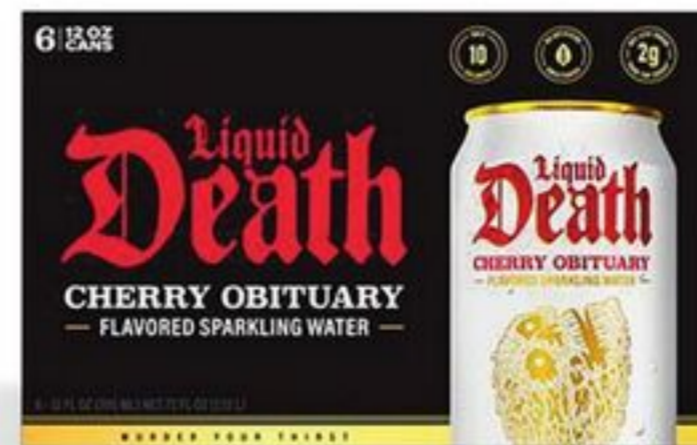

La Colombe coffee  
4 pk. cans 9 fl. oz.

**1.88**

Coca-Cola soda  
1.25 liter

**16.99**

Bloom energy drink  
12 pk. cans 7.5 fl. oz.

**6.99**

Evian 6 pk. bottles 500 ml.  
or Core water  
6 pk. bottles 30.4 fl. oz.

**3/\$3**

Core 23.9 fl. oz.,  
Snapple 16 fl. oz.  
or Bai drink 18 fl. oz.

**6.99**

Liquid Death  
sparkling water  
6 pk. cans 12 fl. oz.

**9.99**

1919 Classic American  
rootbeer 10 pk. cans 7.5 fl. oz.

**3.99**

Imperial spread 45 oz.,  
Country Crock plant based  
heavy whipping cream  
16.9 fl. oz. or spread 14 oz.

**4.99**

Violife 100% dairy free  
cream cheese, sour cream,  
dip, creamer or cheese  
7.05 to 33.8 oz.