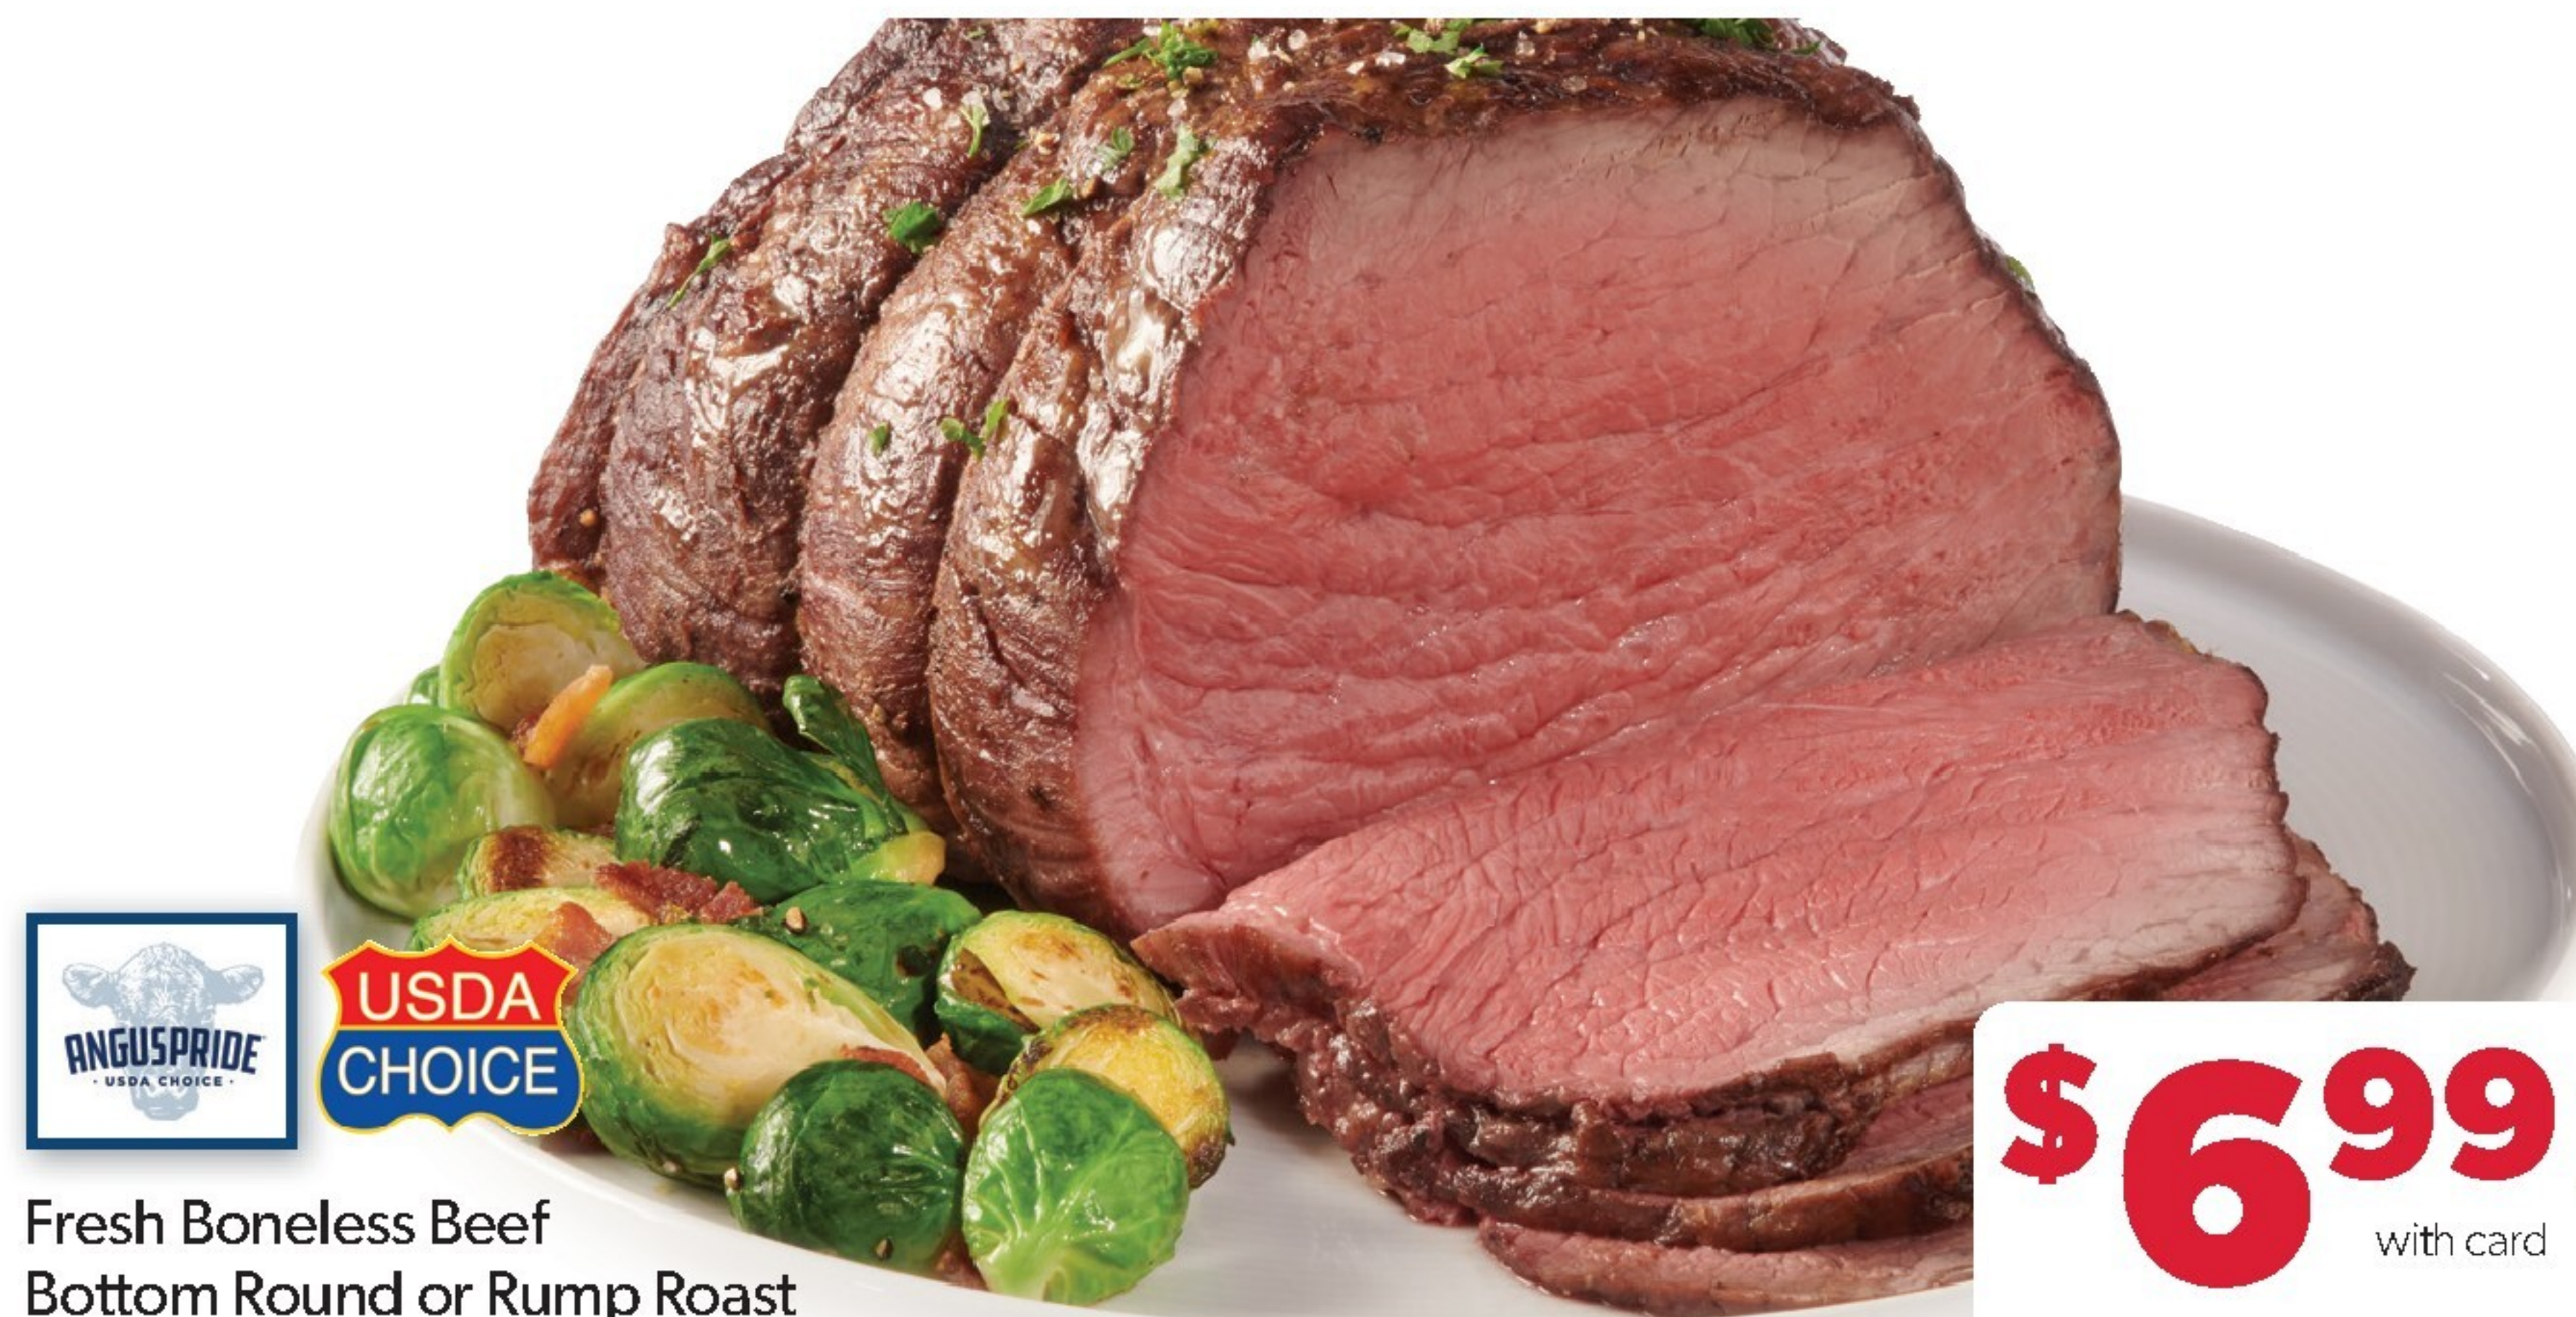

$6.99 lb. with card