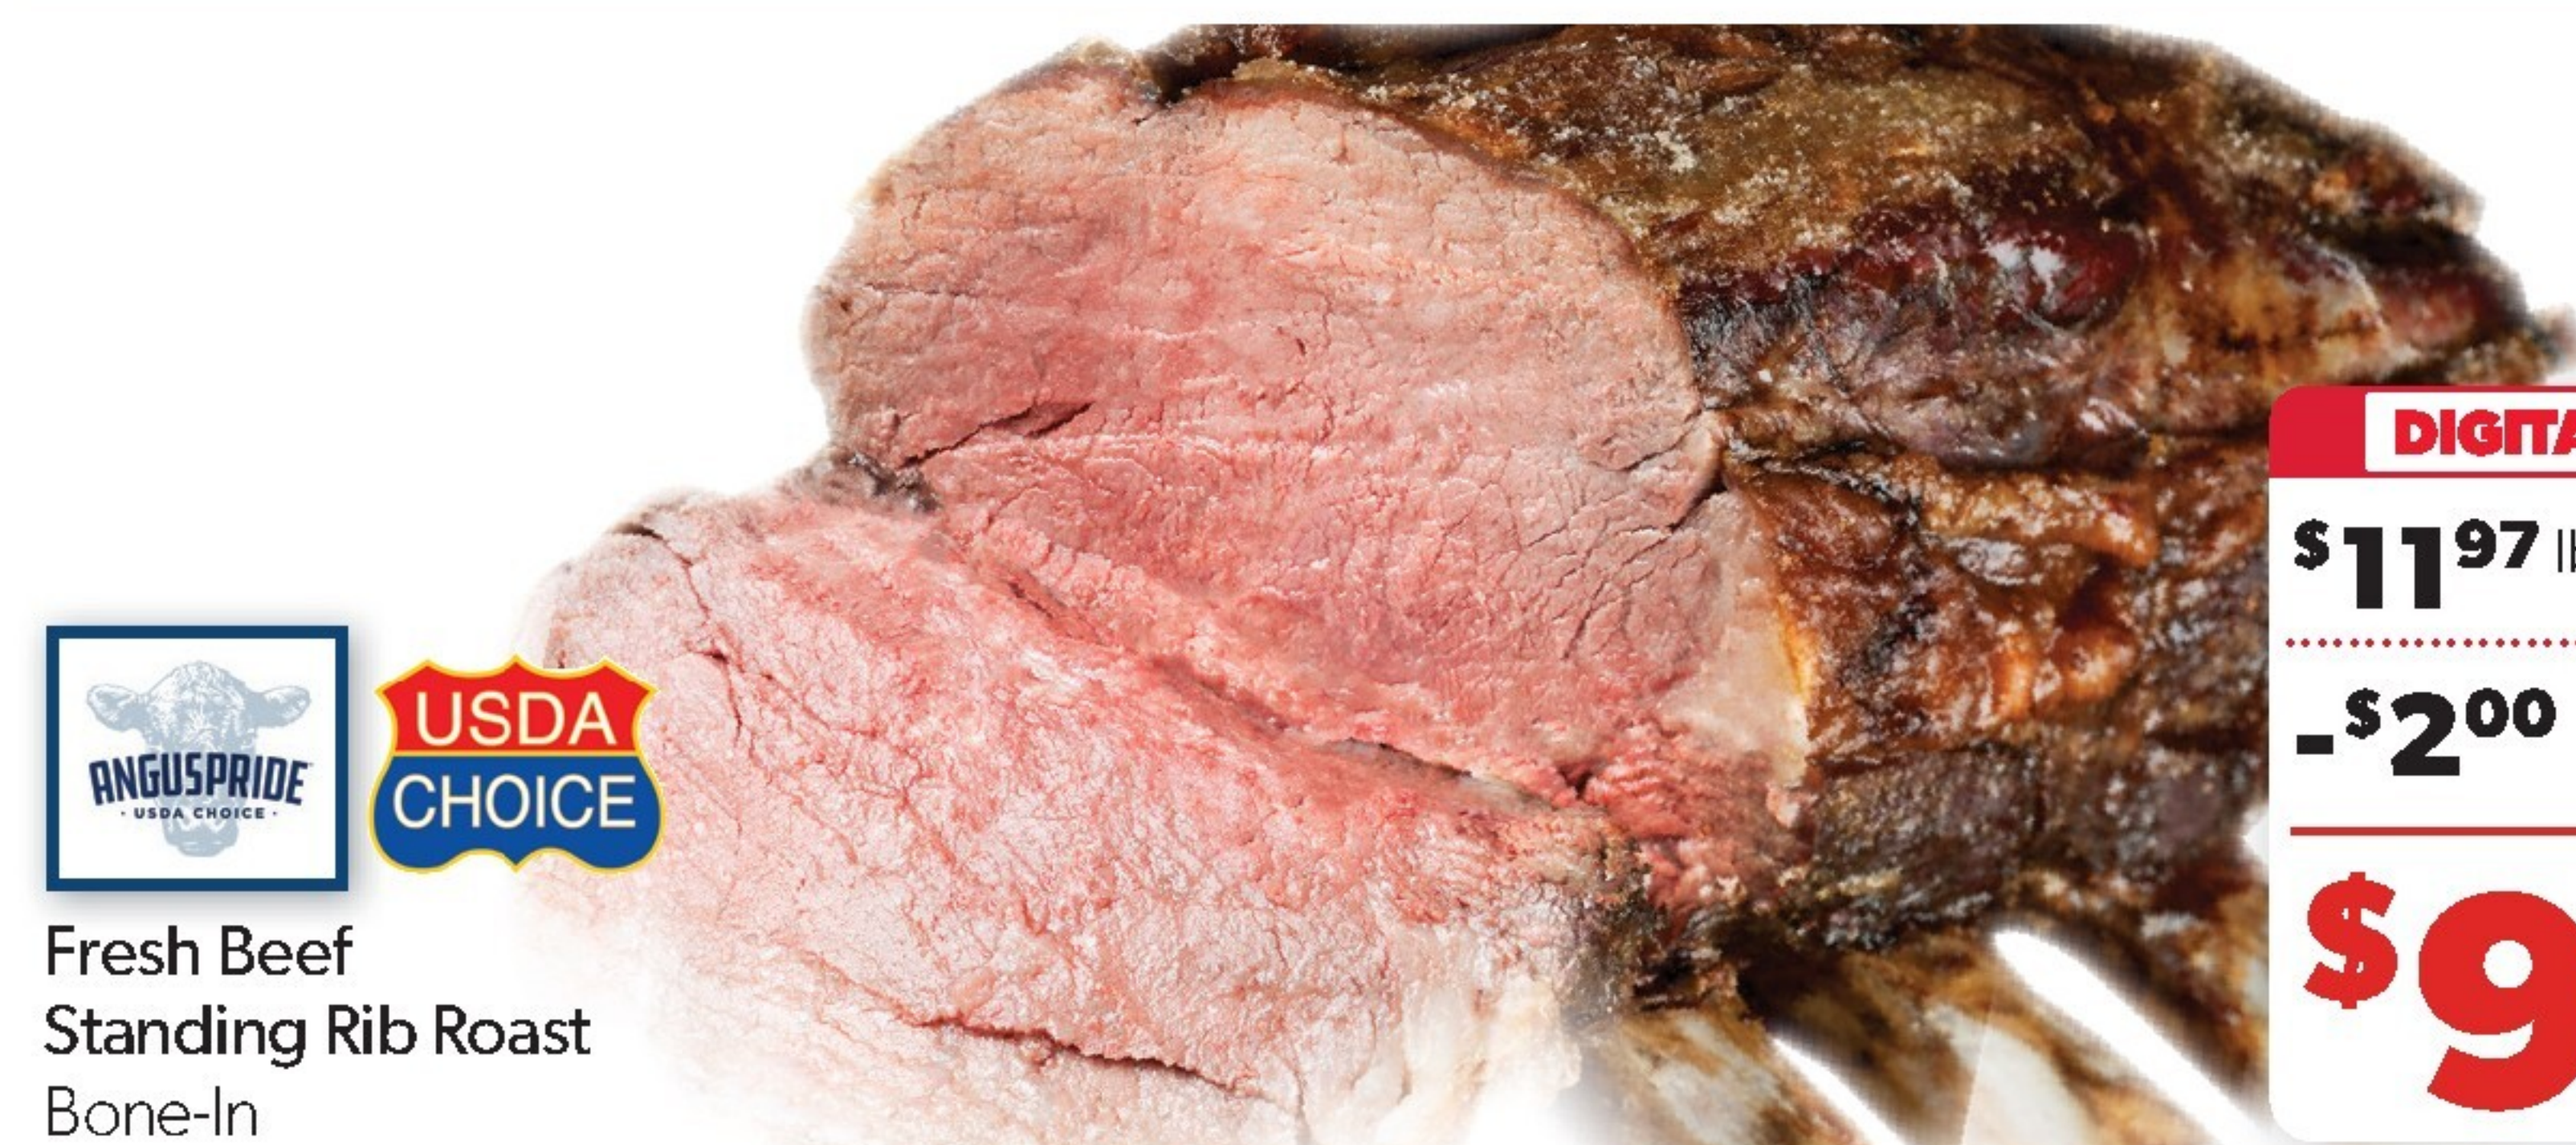

Smoked Shank Portion Ham
Water Added, Bone-In

Our Family

\$1.47 lb.
Limit 1 with card

HOT PRICE!

Half Portion Spiral Sliced Ham
Bone-In

Our Family

\$2.49 lb.
Limit 1 with card

HOT PRICE!

DELI SPECIALTY CHEESE SALE

- SAVINGS ALL WEEK -

(excludes sliced and service case cheeses)

25% OFF
with card

ANGUS PRIDE
USDA CHOICE

Fresh Beef Standing Rib Roast
Bone-In

DIGITAL COUPON

\$11.97 lb. Sale price with card