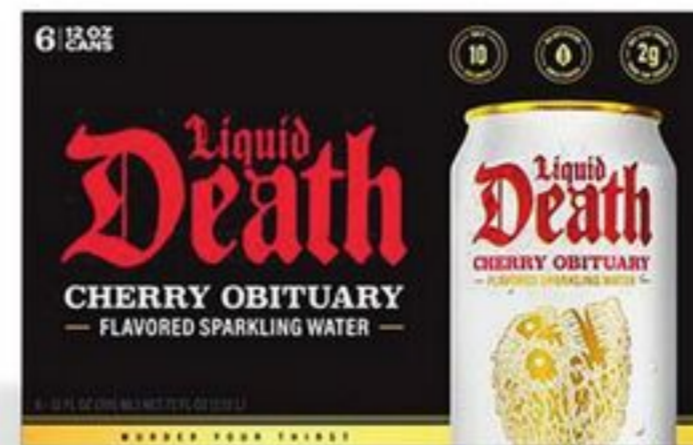

La Colombe coffee  
4 pk. cans 9 fl. oz.

**1.88**

Coca-Cola soda  
1.25 liter

**16.99**

Bloom energy drink  
12 pk. cans 7.5 fl. oz.

**6.99**

Evian 6 pk. bottles 500 ml.  
or Core water  
6 pk. bottles 30.4 fl. oz.

**3/\$3**

Core 23.9 fl. oz.,  
Snapple 16 fl. oz.  
or Bai drink 18 fl. oz.

**6.99**

Liquid Death  
sparkling water  
6 pk. cans 12 fl. oz.

**9.99**

1919 Classic American  
rootbeer 10 pk. cans 7.5 fl. oz.

**3.99**

Imperial spread 45 oz.,  
Country Crock plant based  
heavy whipping cream  
16.9 fl. oz. or spread 14 oz.

**4.99**

Violife 100% dairy free  
cream cheese, sour cream,  
dip, creamer or cheese  
7.05 to 33.8 oz.