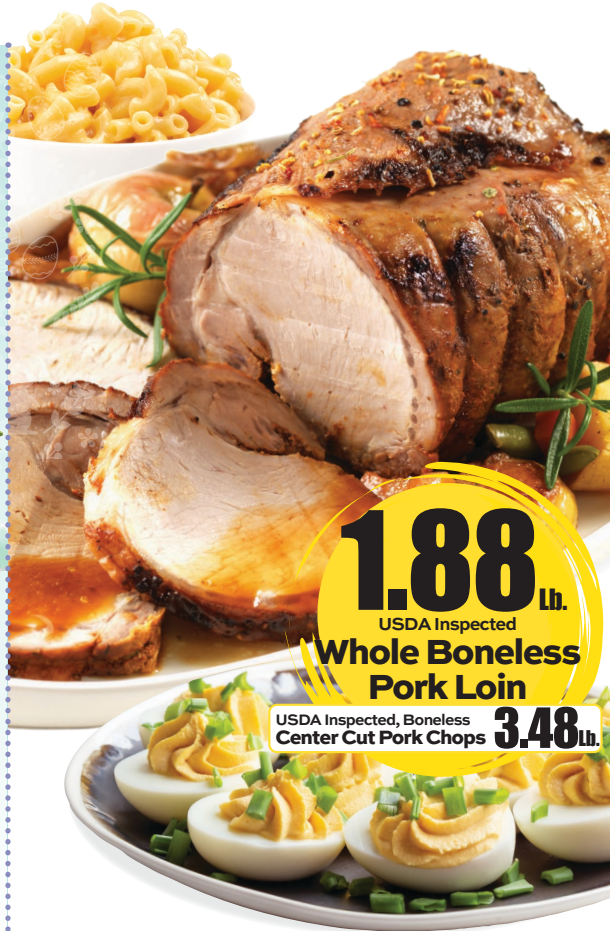

1.88 lb.
USDA Inspected Whole Boneless Pork Loin

USDA Inspected, Boneless Center Cut Pork Chops **3.48 lb.**

5.98 lb.
80% Lean Fresh Ground Chuck Patties
4.98 lb.

80% Lean, Fresh Family Pack Ground Chuck