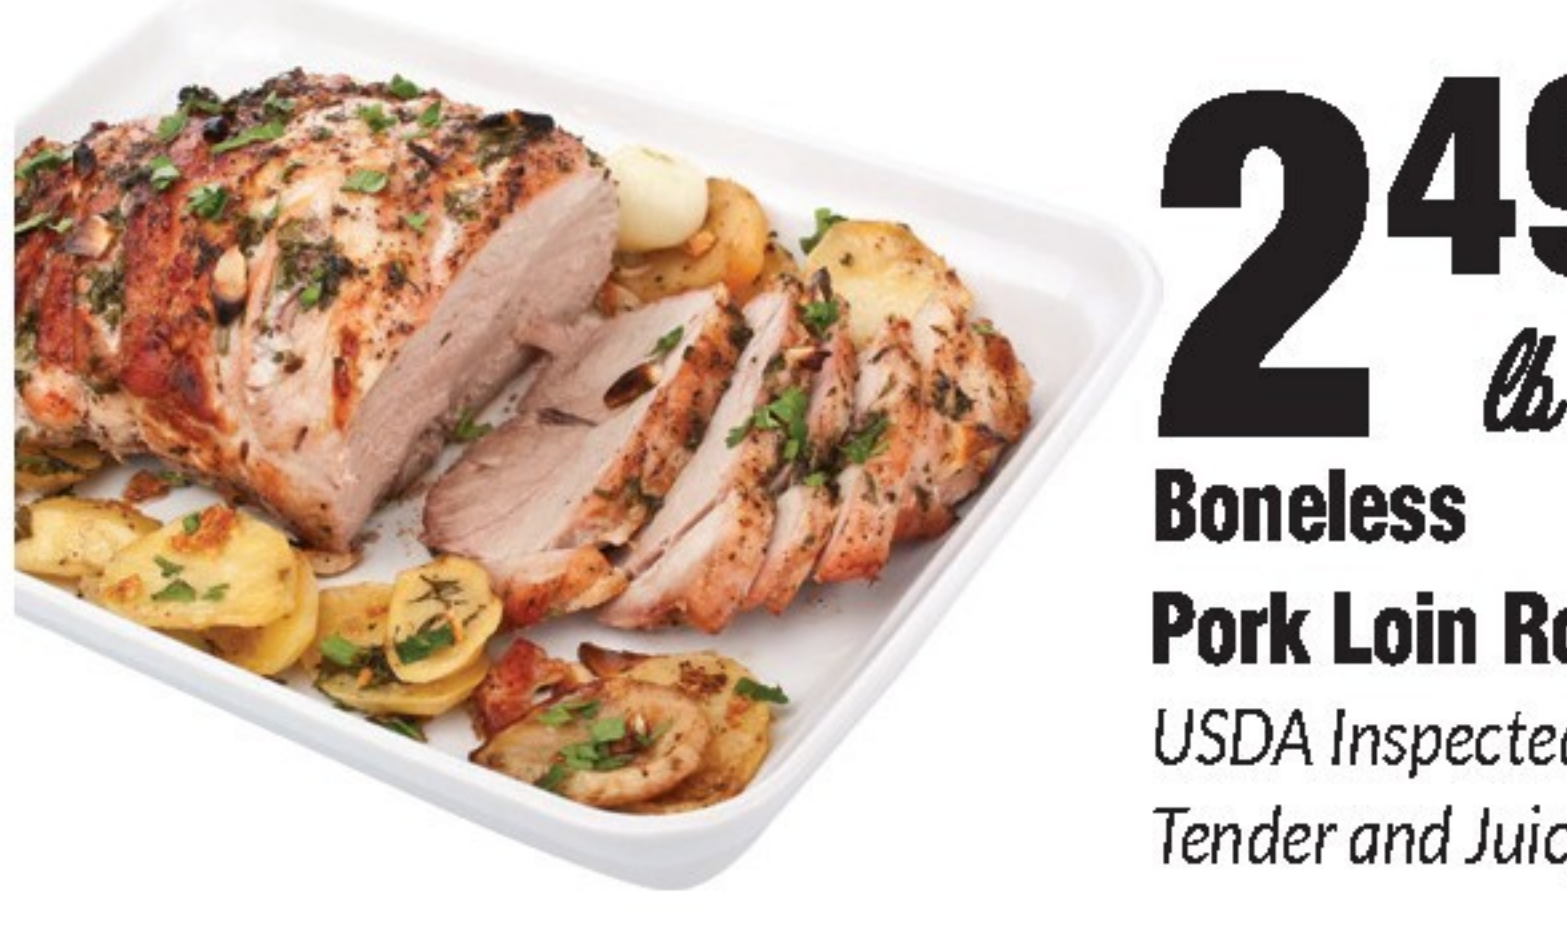

★ **6⁹⁹** *lb* ★
Boneless Top Round Steak
USDA Choice,
Sentry Angus Beef

2⁴⁹ *lb*
Boneless Pork Loin Roast
USDA Inspected,
Tender and Juicy

2⁷⁹ *lb*
Center Cut Boneless Pork Chops
USDA Inspected,
Tender and Juicy