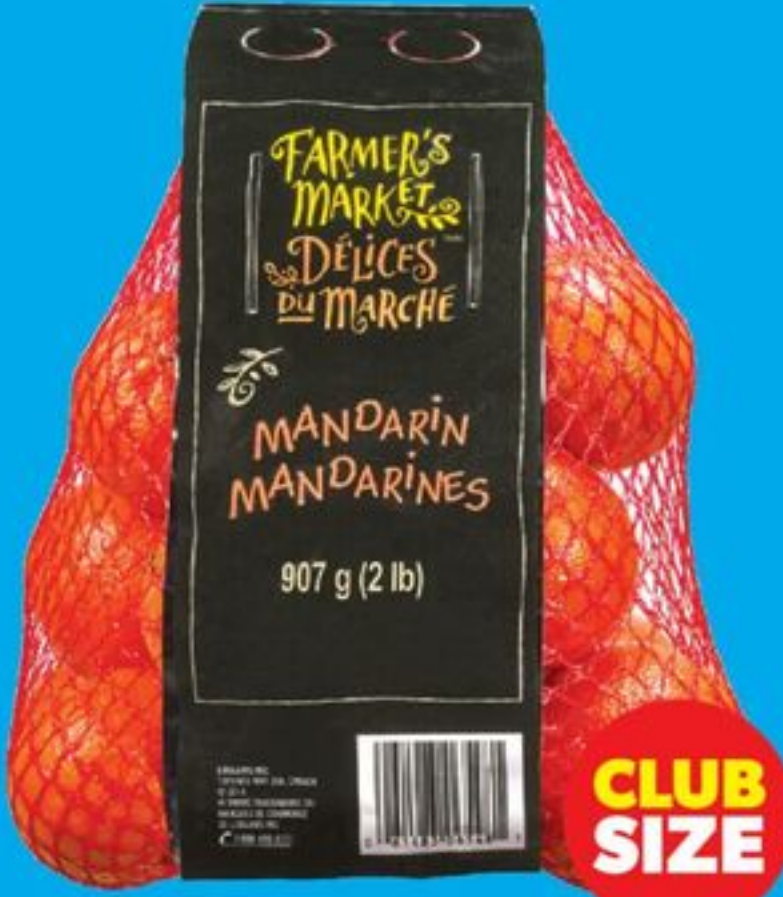

4⁵⁰

**FARMER'S MARKET™
MANDARINS**
PRODUCT OF MOROCCO OR
SPAIN, 2 LB
20099819001_EA

**CLUB
SIZE**

\$7

**FARMER'S MARKET™
KIWI**
CLUB SIZE
PRODUCT OF GREECE
21576456001_EA

907 G

\$4

CANTALOUPE
PRODUCT OF GUATEMALA,
HONDURAS OR BRAZIL
20167017001_EA