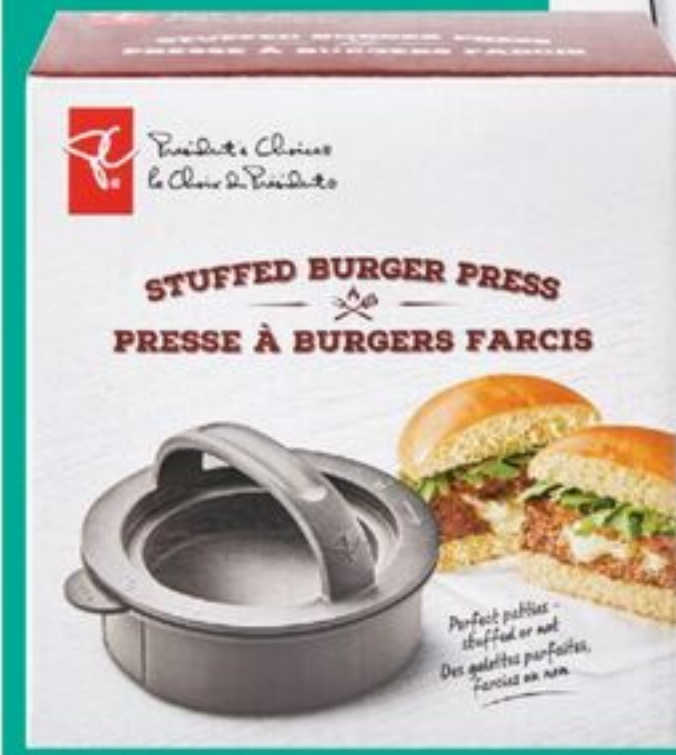

PERFECTLY PRICED PATIO FAVES

\$295

LIFE AT HOME™ GREENWOOD 3 PIECE WOVEN CHAT SET
1 YEAR WARRANTY
21670462_EA

LIMIT 3
OVER LIMIT PAY
345.00 EA

UP TO
25% OFF
36.50-51.50 AFTER SAVINGS

LIFE AT HOME™ OUTDOOR ACCENT TABLES
SELECTED VARIETIES
21670246_EA/21676500_EA