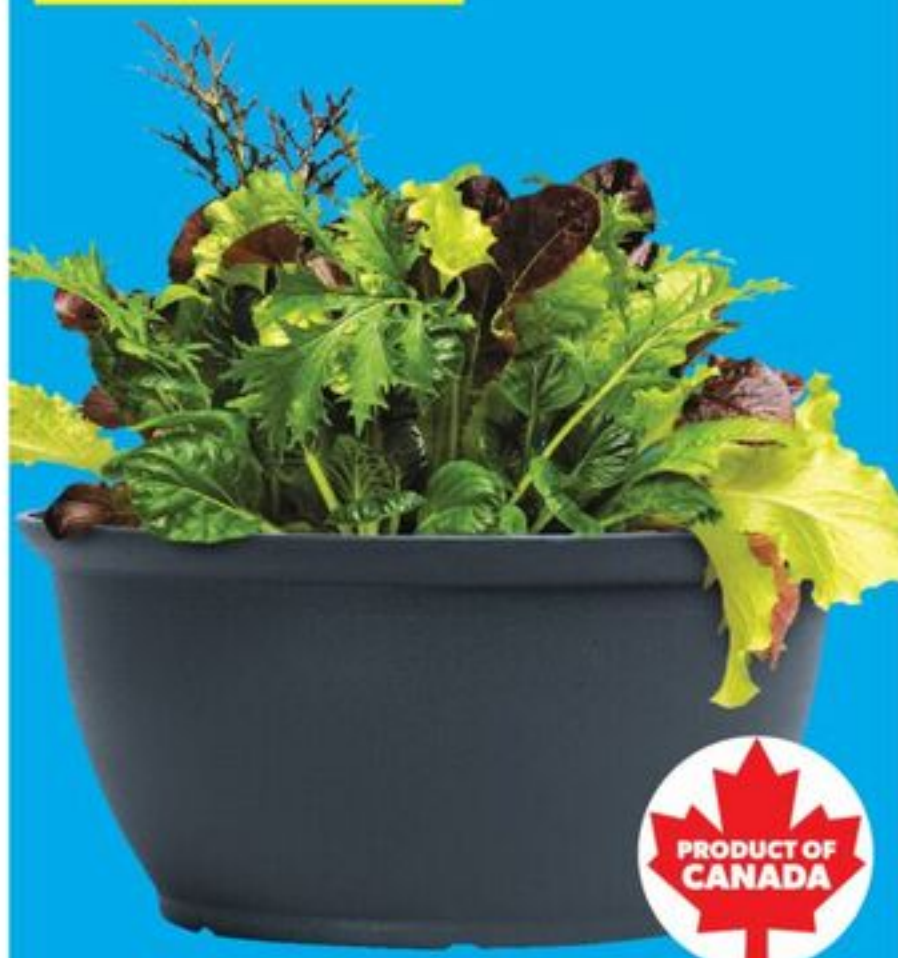

GREEN THUMBS UP

100% CANADIAN GROWERS

OUR GARDEN CENTRE IS NOW OPEN!

SHOP NOW

RECYCLE YOUR POTS FOR POINTS

APR 30 - JUN 17

Optimum GET 100 pts

for every empty pot or flat you return to our garden centre*

$13

PC SALAD BOWL
SELECTED VARIETIES, 10 INCH
20753972_EA