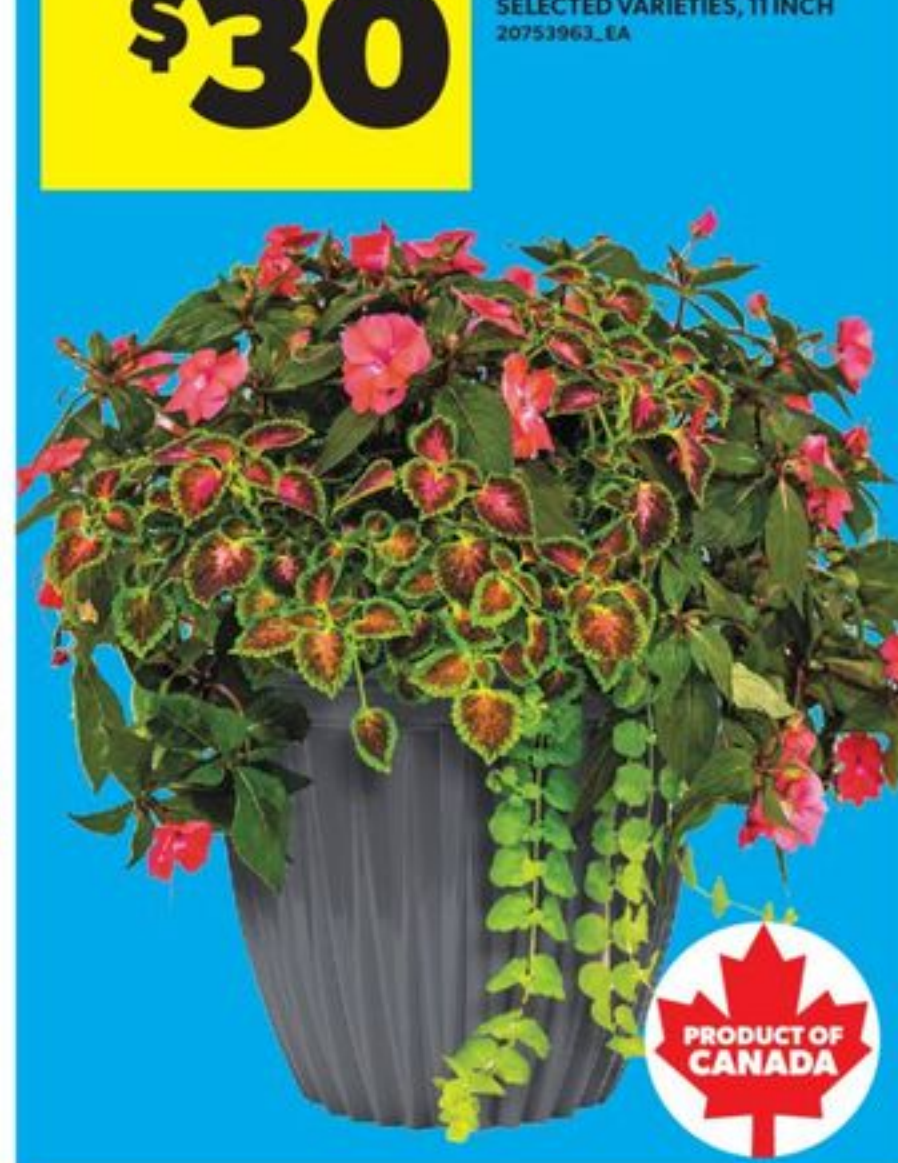

$30

PC DELUXE ANNUAL
PLANTER
SELECTED VARIETIES, 11 INCH
20753963_EA