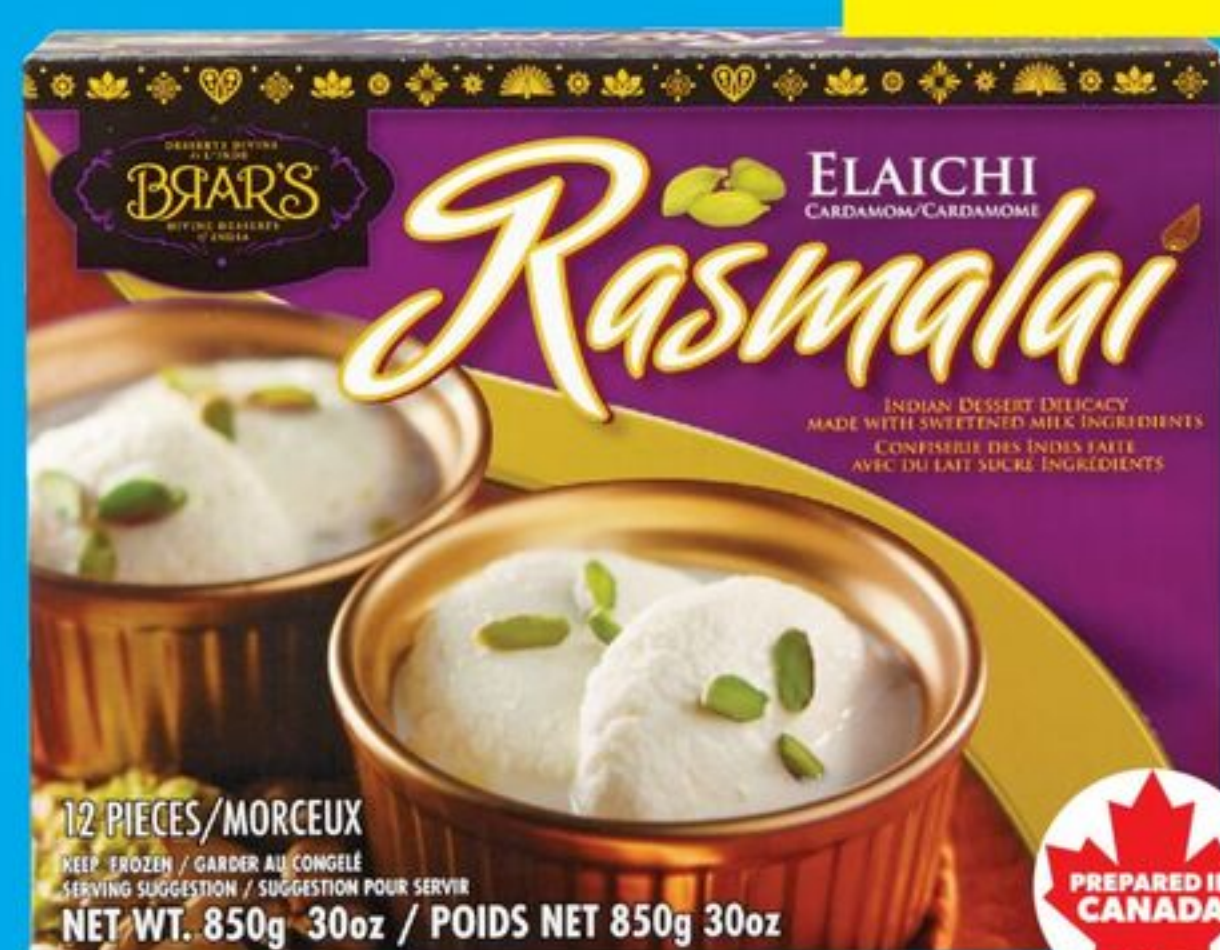

\$3

ROOSTER SWEETENED CONDENSED MILK
300 ML
20126907_EA

8⁹⁹

FRUTÉE ICE CREAM
SELECTED VARIETIES, FROZEN,
270 ML
21701514_EA

BRAR'S RASMALAI
850 G
20286980002_EA

8⁹⁹

6⁹⁹

O'TASTY DUMPLINGS
SELECTED VARIETIES, FROZEN,
567 G
20319243004_EA