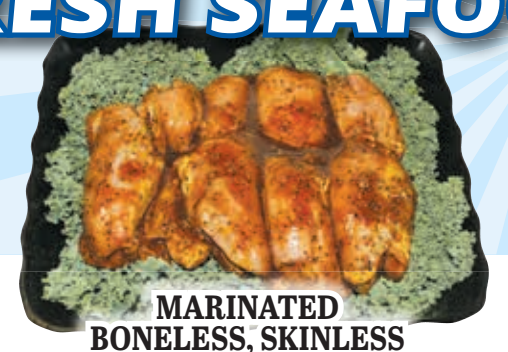

13.99
Lb.

BONE-IN, CENTER CUT

PORK LOIN CHOPS

Fresh eastern. Your choice of
REGULAR or DOUBLE THICK CUT.
Very lean and flavorful.
Delicious barbecued.

5.99
Lb.

**PORK
SPARERIBS**

SMALL SIZE!
Lean, meaty cuts.
Delicious flavor. Sensational
for weekend barbecues.

4.99
Lb.

Lunardi's GROUND BEEF 80% LEAN 20% FAT **8.99**
Lb.
Freshly ground. Lunardi's only handles USDA CHOICE BEEF.
Great for burgers, taco fillings or meat sauces.

BEEF CUBE STEAK **9.99**
Lb.
Lean and very tender. Delicious for "Salisbury Steak" recipes.
Excellent for steak sandwiches.

FRESH SEAFOOD SELECTION

**WHOLE
FRYERS**

Fresh from California
All naturally grown.
Whole body. Fantastic baked or
for your weekend barbecues.
SAVE!! SAVE!!

3.99
Lb.

**MARINATED
BONELESS, SKINLESS**

CHICKEN THIGHS