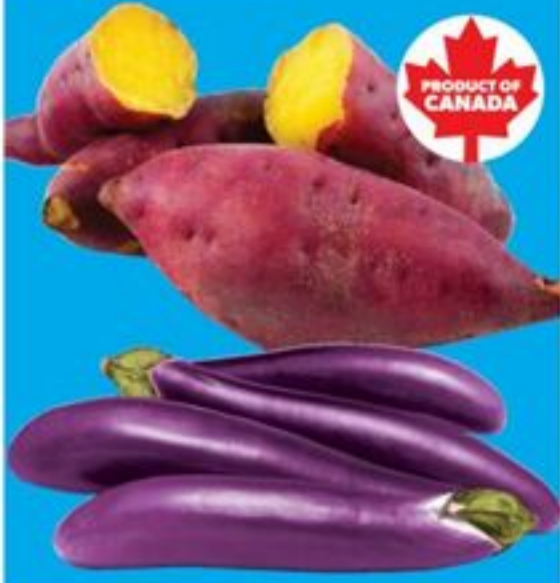

SHOP NOW

1.88
LB
4.14/KG

JAPANESE SWEET YAM
PRODUCT OF CANADA OR
LONG EGGPLANT
PRODUCT OF MEXICO

2.88
LB
6.35/KG

BABY OR SHANGHAI BOK CHOY
PRODUCT OF MEXICO OR U.S.A.

2/\$5
OR 3.00 EA

SNOW OR SUGAR SNAP PEAS
PRODUCT OF CHINA, 200 G.