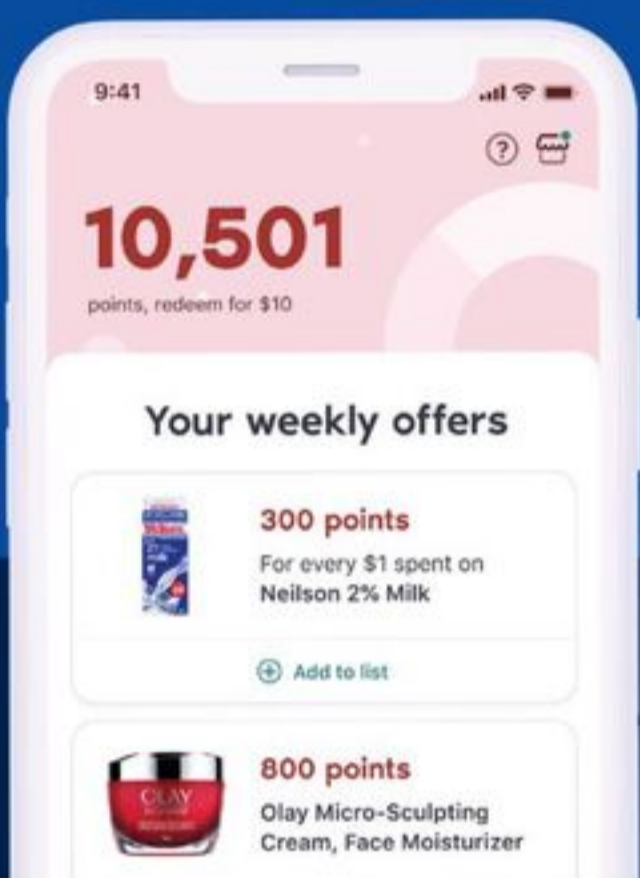

Don't forget to load your offers on your PC Optimum™ app!

Load your exclusive offers on the app before shopping to get more points.

10,000 pts
is \$10 in FREE stuff

L'ORÉAL PARIS

GET READY FOR YOUR GLOSS ERA