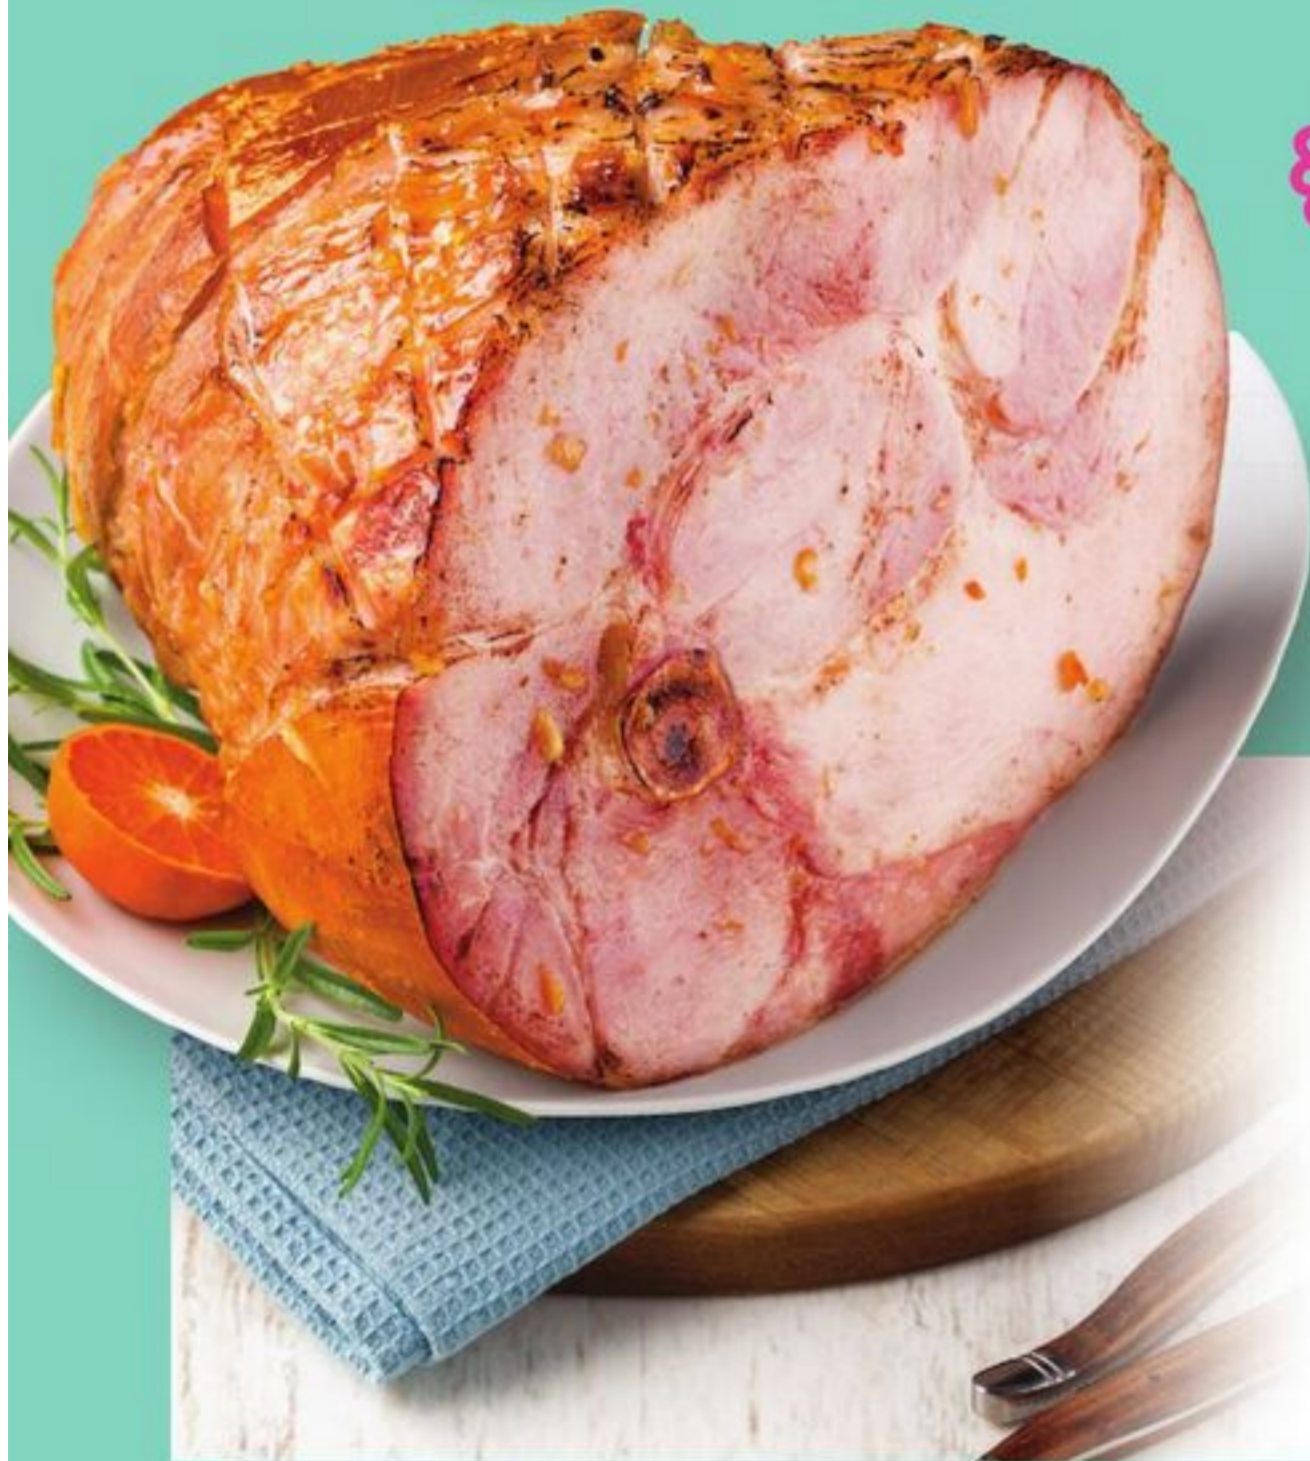

# \$30!

+ tax

That's  
**\$3.75**  
per person

- 8-lbs. Ham
- 5-lbs. Russet Potatoes
- 2-lbs. Asparagus
- Canned Pineapple
- Gravy
- King's Hawaiian Rolls
- Butter
- Cookies

**Signature SELECT®**  
Classic Ham  
Shank Half or Whole.  
Bone-In. While supplies last.  
Limit 1 item.