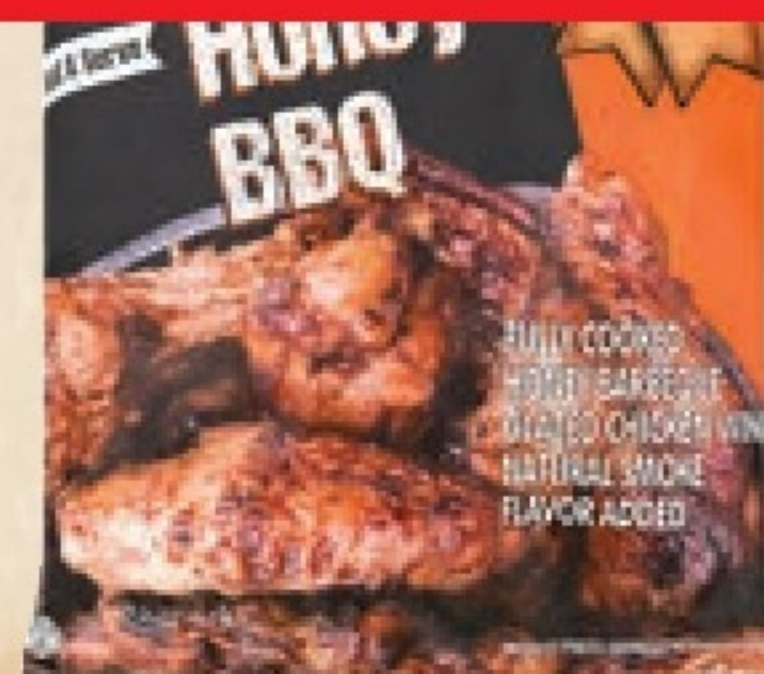

Limit 2
with Additional $15 Purchase