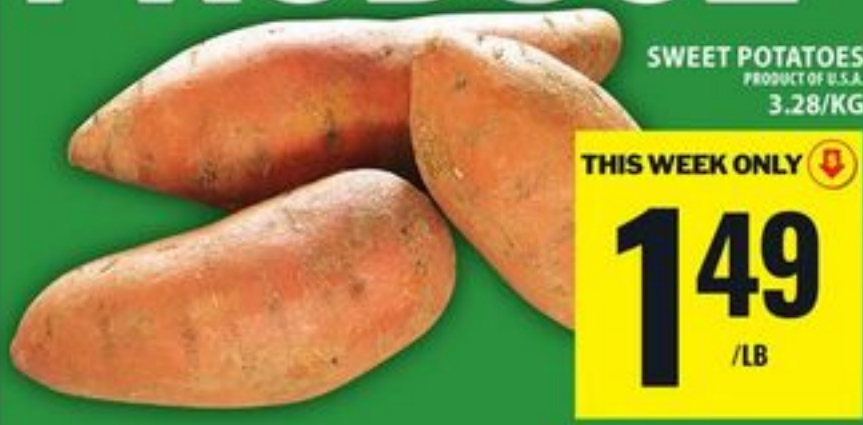

PRODUCE

SWEET POTATOES
PRODUCT OF U.S.A.
3.28/KG

THIS WEEK ONLY
1.49
/LB