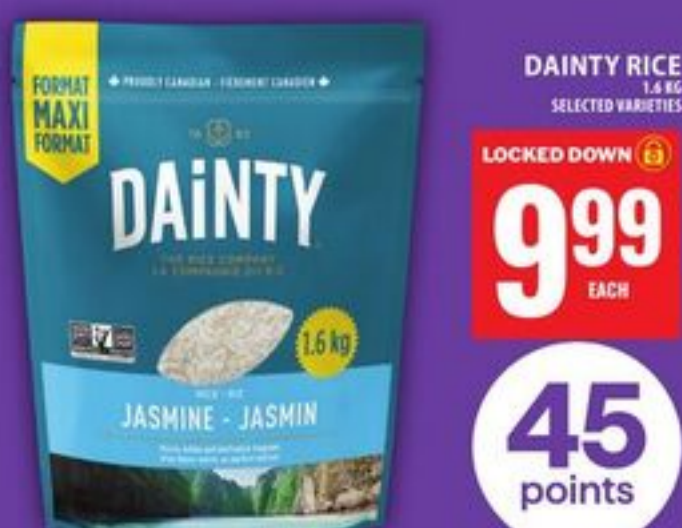

DAINTY RICE
1.6 KG
SELECTED VARIETIES

LOCKED DOWN **9.99** EACH

45 points