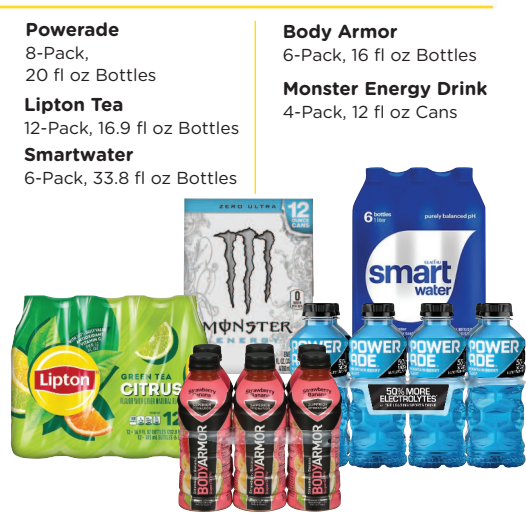

\$2.99
With Card

Taylor Farms Salad Kits
Select Varieties, 7.3-13.5 oz

\$1.79
/LB
With Card

Coca-Cola
12-Pack, 12 fl oz Cans
Dr Pepper
6-Pack, 16.9 fl oz Bottles

Pepsi
6-Pack, 16.9 fl oz Bottles
Bubly Sparkling Water
8-Pack, 12 fl oz Cans

\$4.99
With Card

Powerade
8-Pack, 20 fl oz Bottles
Lipton Tea
12-Pack, 16.9 fl oz Bottles
Smartwater
6-Pack, 33.8 fl oz Bottles

MIX & MATCH
BUY 3, GET 3 FREE
Of Equal or Lesser Value with Card.
Select Varieties, Limit 12 Packages. Regular retail is up to \$13.99 each with Card. Plus CRV.