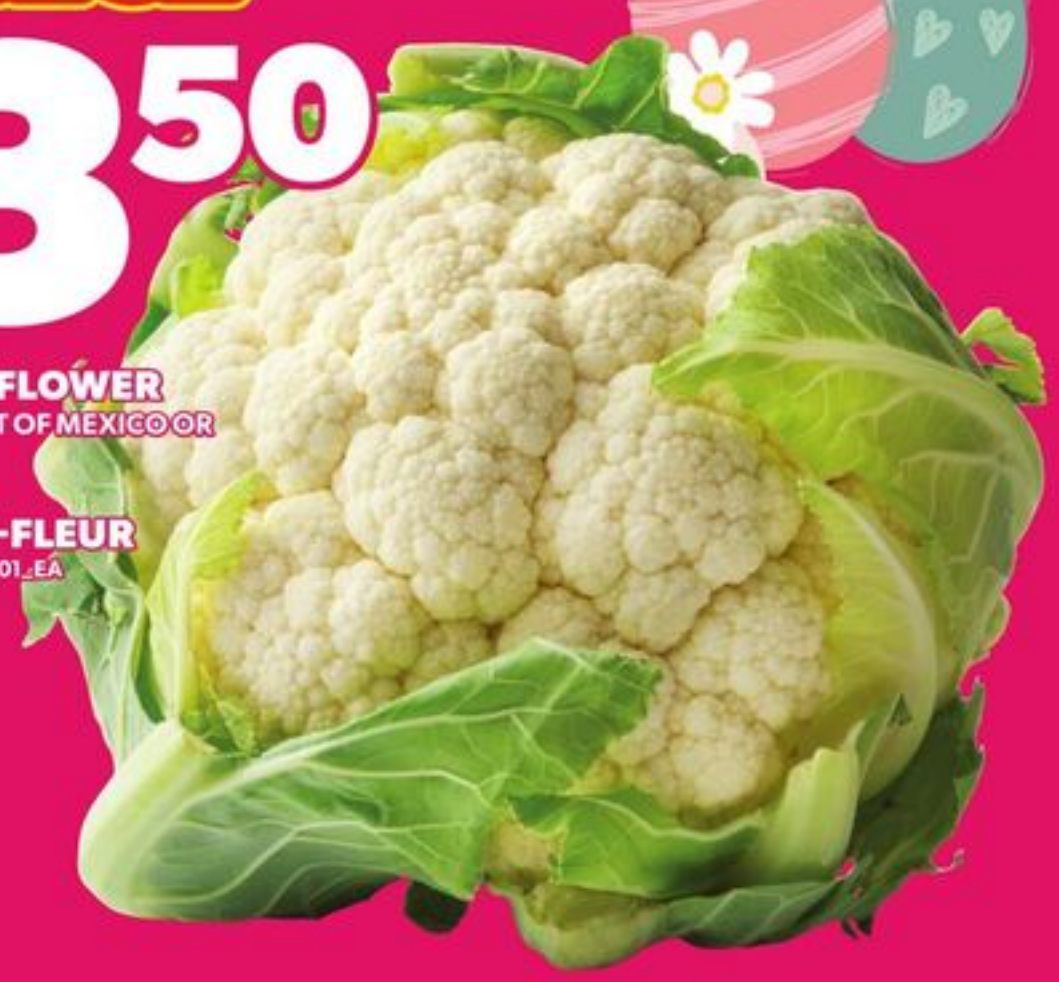

2.50
LB

BRUSSELS SPROUTS
PRODUCT OF U.S.A.
5.51/KG

**CHOUX DE
BRUXELLES**
20036155001_KG

**HOT
PRICE**

3.50

CAULIFLOWER
PRODUCT OF MEXICO OR
U.S.A.
EACH

CHOU-FLEUR
20135377001_EA

**SAVE
99¢**