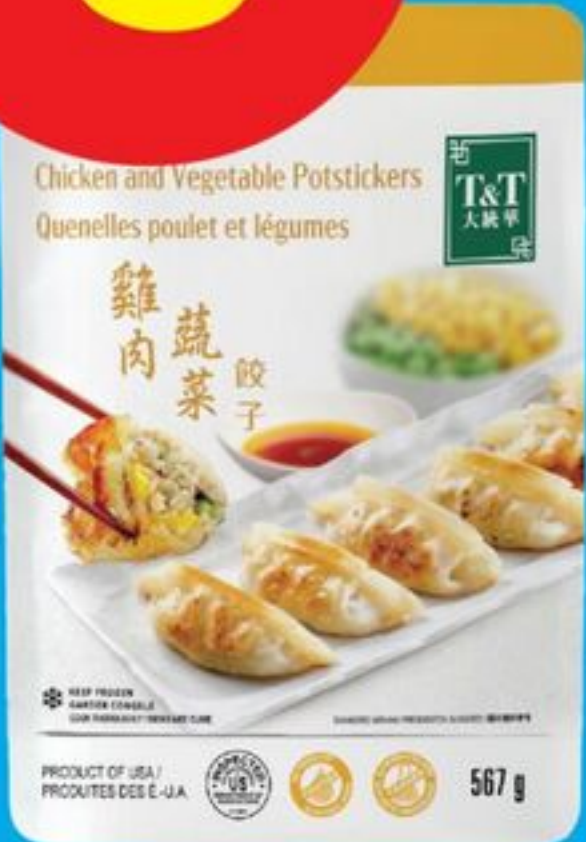

SHOP THE WORLD IN OUR AISLES*

From bok choy to basmati rice, find international ingredients at low prices.

SHOP NOW

$16

SUFRA® HALAL CHICKEN THIGHS
UP TO 1.54 KG
OR **DRUMS** UP TO 1.58 KG,
FRESH
21616885_EA/21617106_EA

$5

FARMER'S MARKET™ RED ONIONS
PRODUCT OF CANADA,
CLUB SIZE
20171965001_EA

$3 LB
6.61/KG

WHOLE CHUB MACKEREL, DRESSED TILAPIA OR HEADLESS & GUTTED BLUE COD
FROZEN
20189341_KG
21619951_KG

13⁸⁸

T&T® SLICED ROLLS BEEF OR LAMB
340 G
21570390_EA/21570410_EA
21570476_EA

$6

LIMIT 4
OVER LIMIT PAY
7.00 EA

ASIAN INSPIRATIONS OR MULDOON'S ENTRÉES
SELECTED VARIETIES, FROZEN,
400 G
21047378_EA/21047671_EA

2⁹⁸

LIMIT 4
OVER LIMIT PAY
3.99 EA

UFC 100% COCONUT WATER
1L
20570506_EA

5⁵⁰

LIMIT 4
OVER LIMIT PAY
6.79 EA

GRACE CORNED BEEF
SELECTED VARIETIES, 340 G
20325345001_EA/20325345002_EA

2⁹⁹

PRAN SAMOSAS
FROZEN, 400 G
21054846_EA

5⁹⁹

MELONA NON-DAIRY FROZEN DESSERT BARS
SELECTED VARIETIES, 560 ML
21622903_EA

ALWAYS LOW PRICE

$5

T&T® POTSTICKERS
SELECTED VARIETIES,
FROZEN, 567 G
21495805_EA

3⁵⁰

LIMIT 4
OVER LIMIT PAY
4.99 EA

LA COSTEÑA SAUCES
SELECTED VARIETIES, 455 ML
20318656001_EA/20318656002_EA

$3

LIMIT 4
OVER LIMIT PAY
3.99 EA

CHARRAS TOSTADAS
SELECTED VARIETIES, 350 G
21117787_EA/21117797_EA

2²⁵

LIMIT 4
OVER LIMIT PAY
2.99 EA

VALENTINA HOT SAUCE
SELECTED VARIETIES, 370 ML
20056649001_EA/20056649002_EA

8⁴⁹

LIMIT 4
OVER LIMIT PAY
9.99 EA

MASECA CORN FLOUR
1.8 KG
21457445_EA

* Please note that not all items are available in all stores.