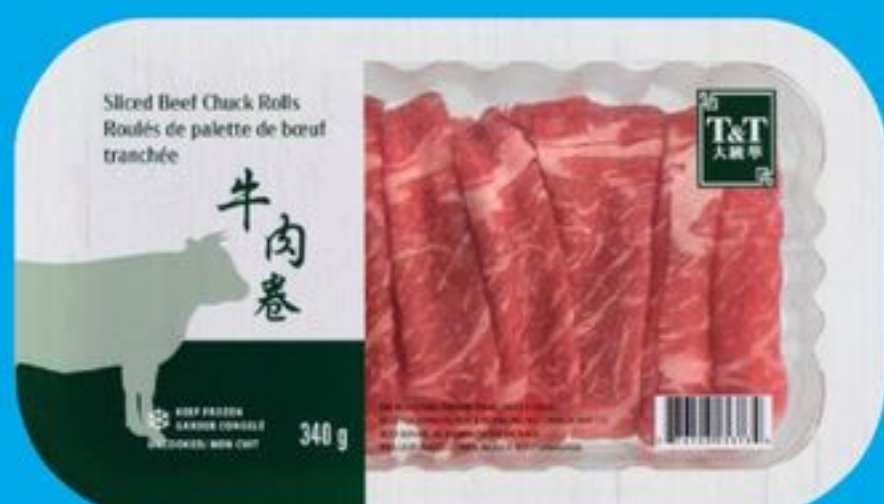

SHOP NOW

\$16

SUFRA[®] HALAL CHICKEN THIGHS
UP TO 1.54 KG
OR **DRUMS** UP TO 1.58 KG,
FRESH
21616885_EA/21617106_EA

\$5

FARMER'S MARKET[™] RED ONIONS
PRODUCT OF CANADA,
CLUB SIZE
20171965001_EA

\$3 LB
6.61/KG

WHOLE CHUB MACKEREL, DRESSED TILAPIA OR HEADLESS & GUTTED BLUE COD
FROZEN
20189341_KG
21619951_KG

13⁸⁸

T&T[®] SLICED ROLLS BEEF OR LAMB
340 G
21570390_EA/21570410_EA
21570476_EA

\$6

LIMIT 4
OVER LIMIT PAY
7.00 EA