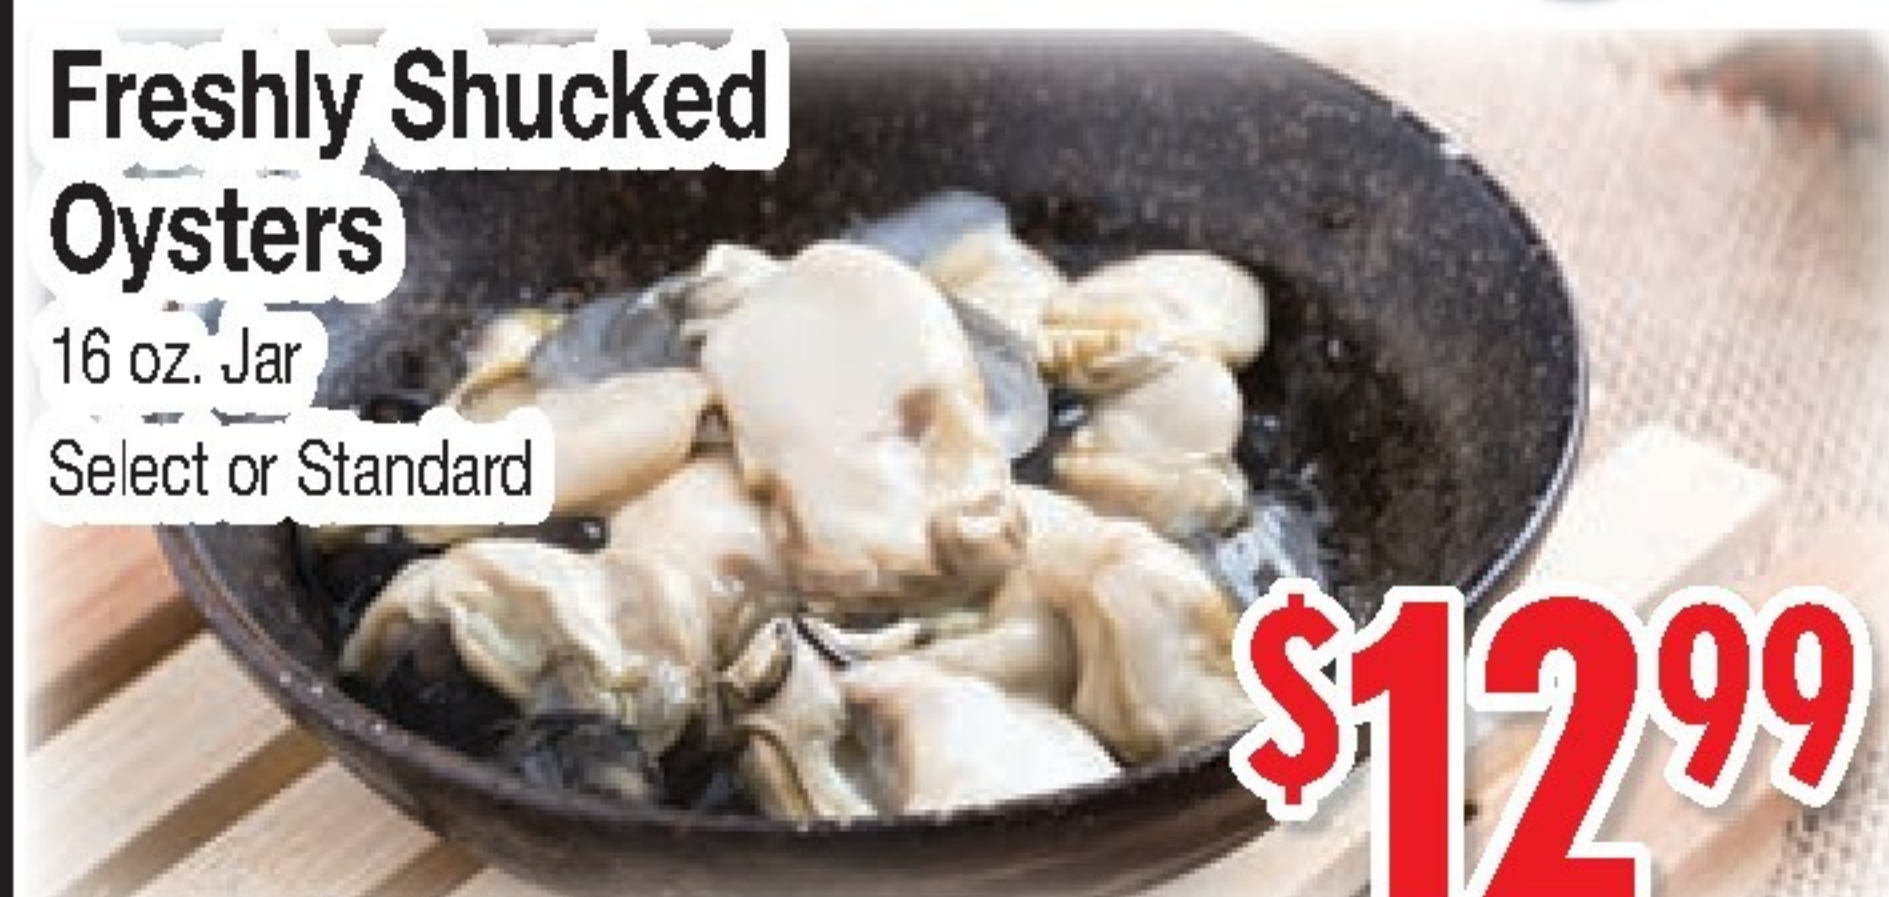

\$8.49

Fresh Never Frozen Gulf Shrimp

Wild, USA, 16-20 ct.

\$8.99 lb

Sold in 2 lb. Units or More

Freshly Shucked Oysters

16 oz. Jar Select or Standard

\$12.99